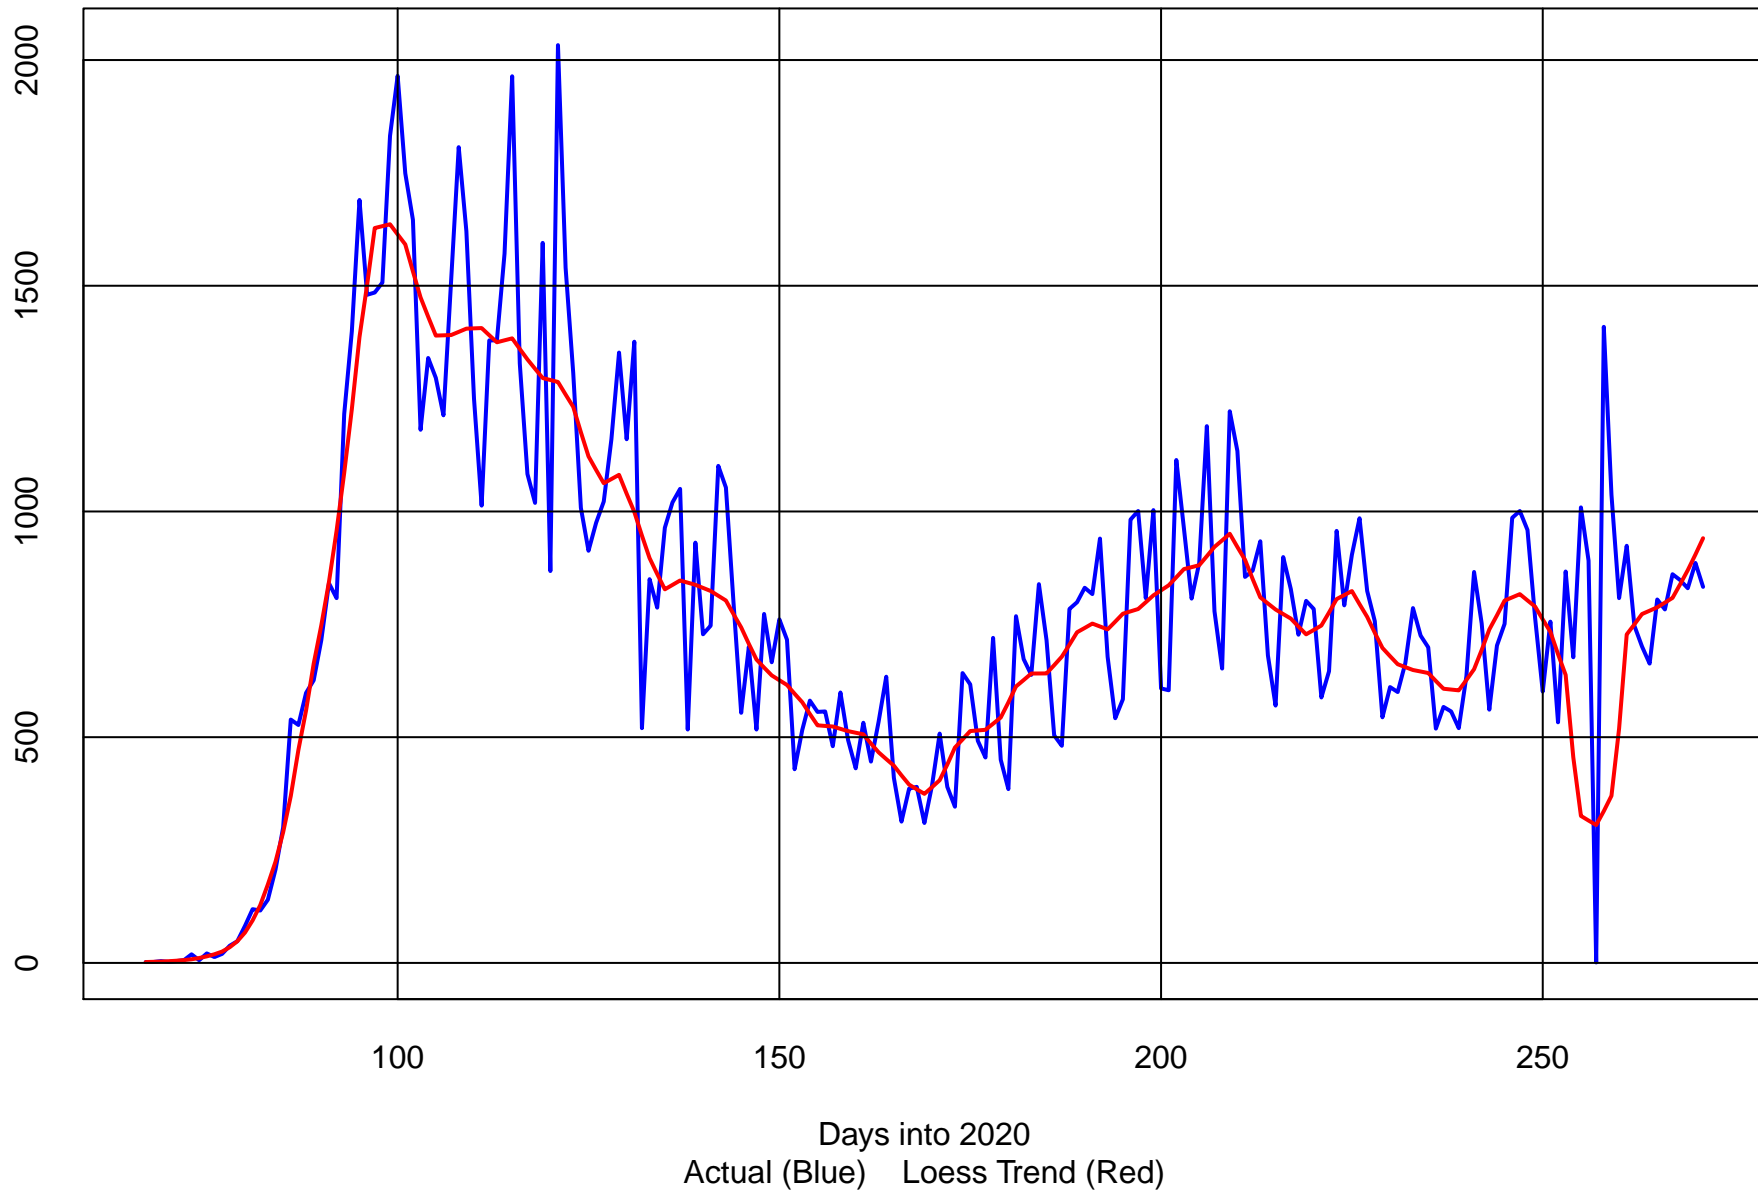

New Daily Pennsylvania Covid Cases from Mar 7 to Sep 27 per New York Times Data

New Daily Pennsylvania Covid Deaths from Mar 21 to Sep 27 per New York Times Data

Days into 2020

Actual (Blue) Loess Trend (Red)