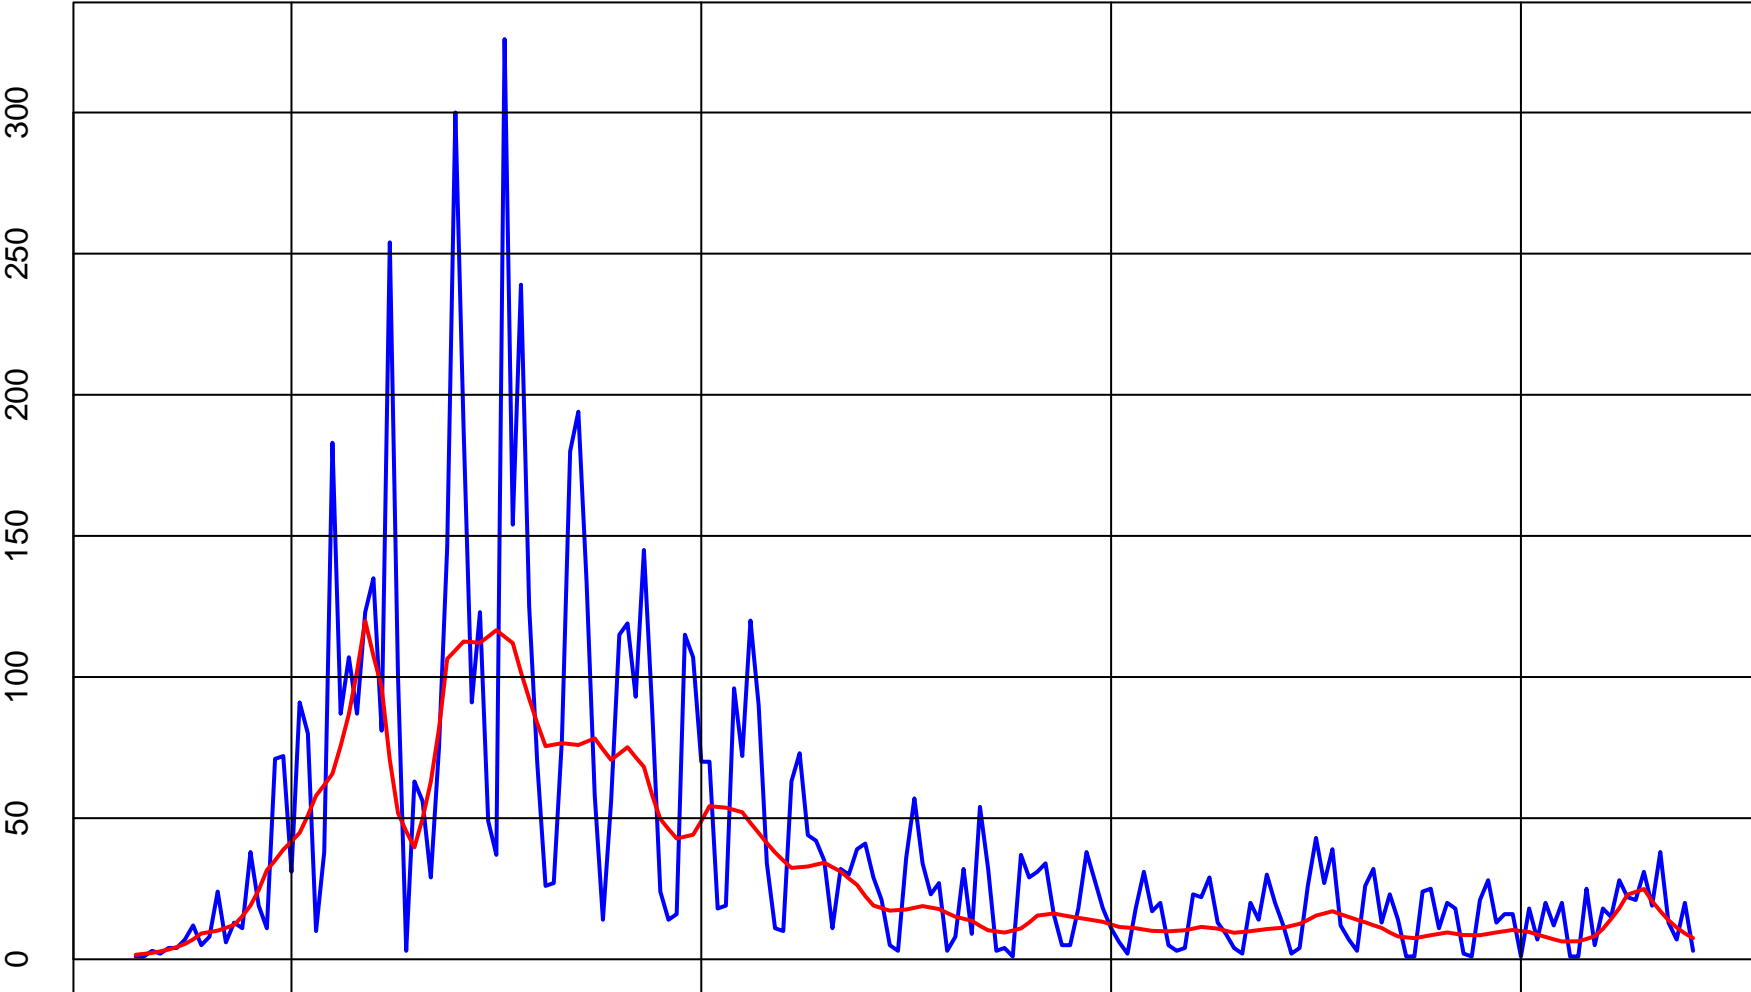

New Daily Pennsylvania Covid Cases from Mar 7 to Sep 27 per New York Times Data

New Daily Pennsylvania Covid Deaths from Mar 21 to Sep 27 per New York Times Data

Days into 2020

Actual (Blue) Loess Trend (Red)