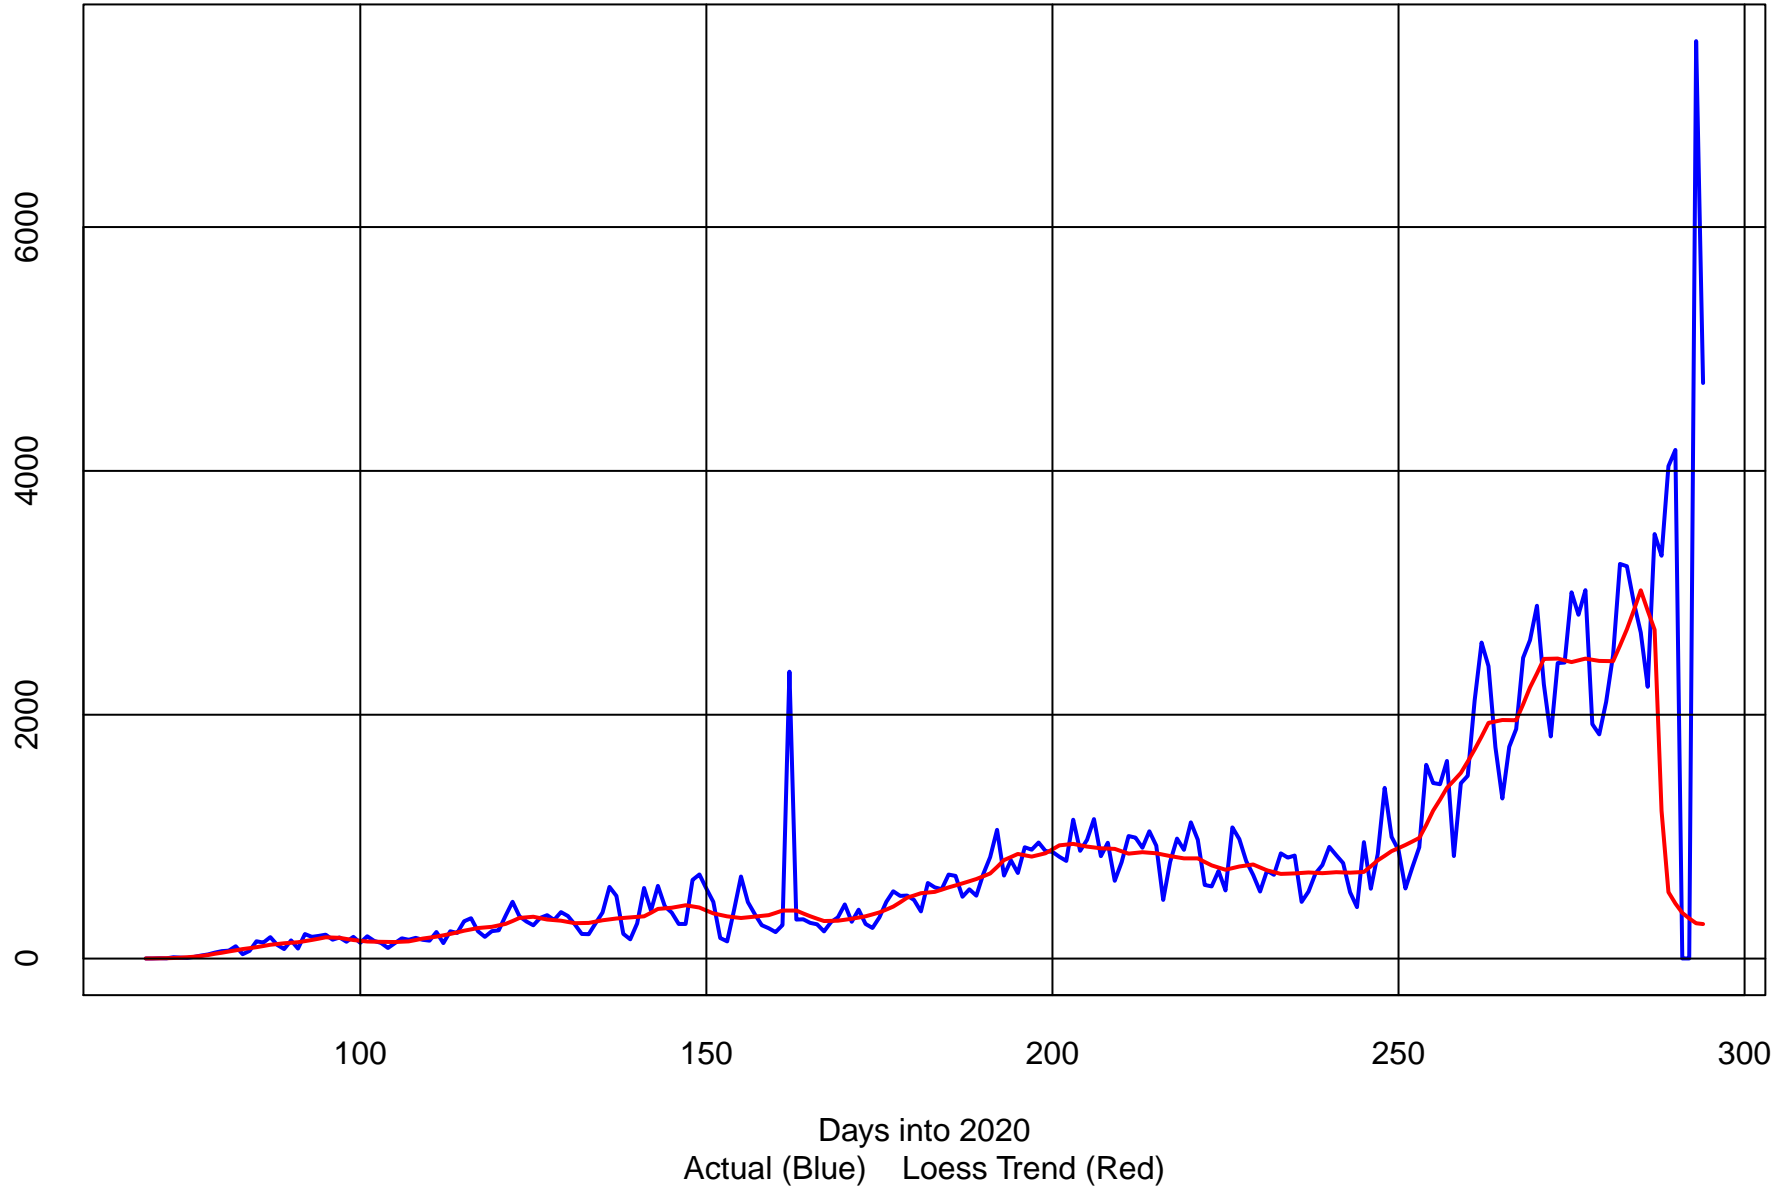

New Daily Wisconsin Covid Cases from Mar 9 to Oct 20 per New York Times Data

New Daily Wisconsin Covid Deaths from Mar 30 to Oct 20 per New York Times Data