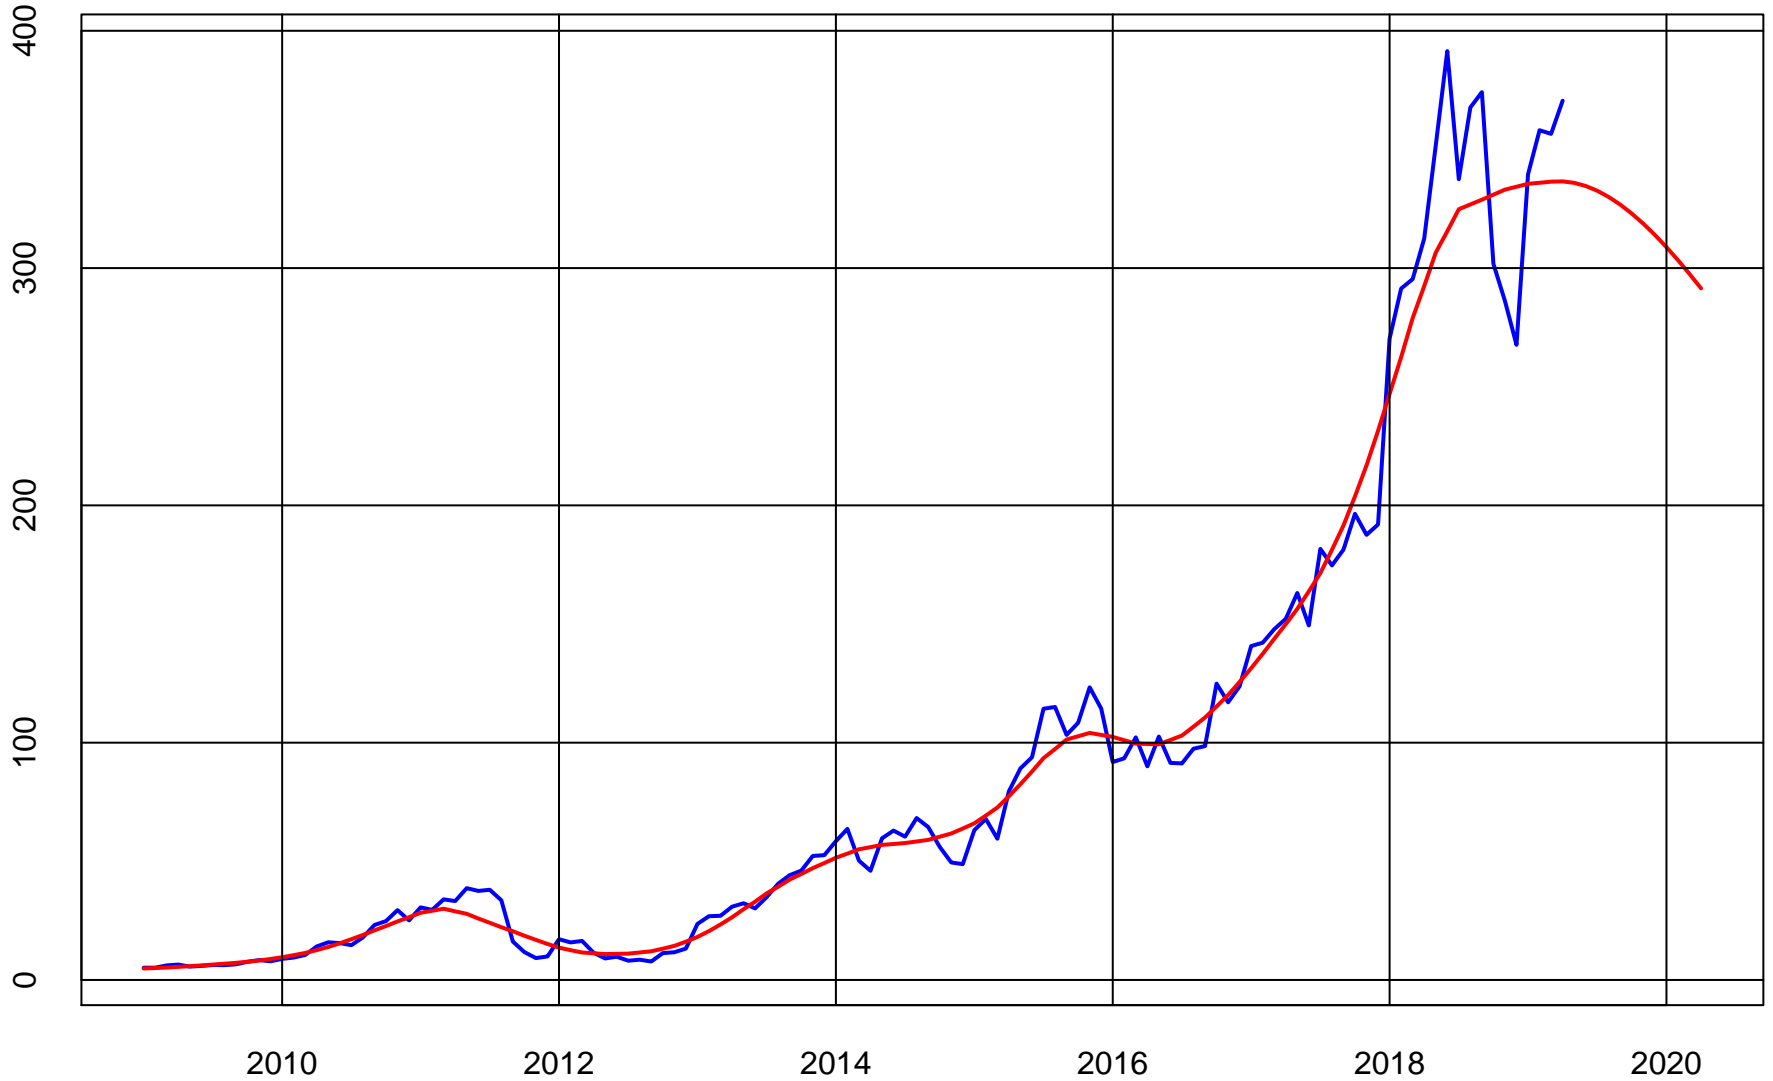

NETFLIX (NFLX) ADJUSTED STOCK PRICE

Series (Blue)

Trend & Simple Forecast (Red)

NETFLIX (NFLX) RATE-OF-CHANGE CURVES

ROC112 (Blue)

ROC312 (Red)

ROC1212 (Green)