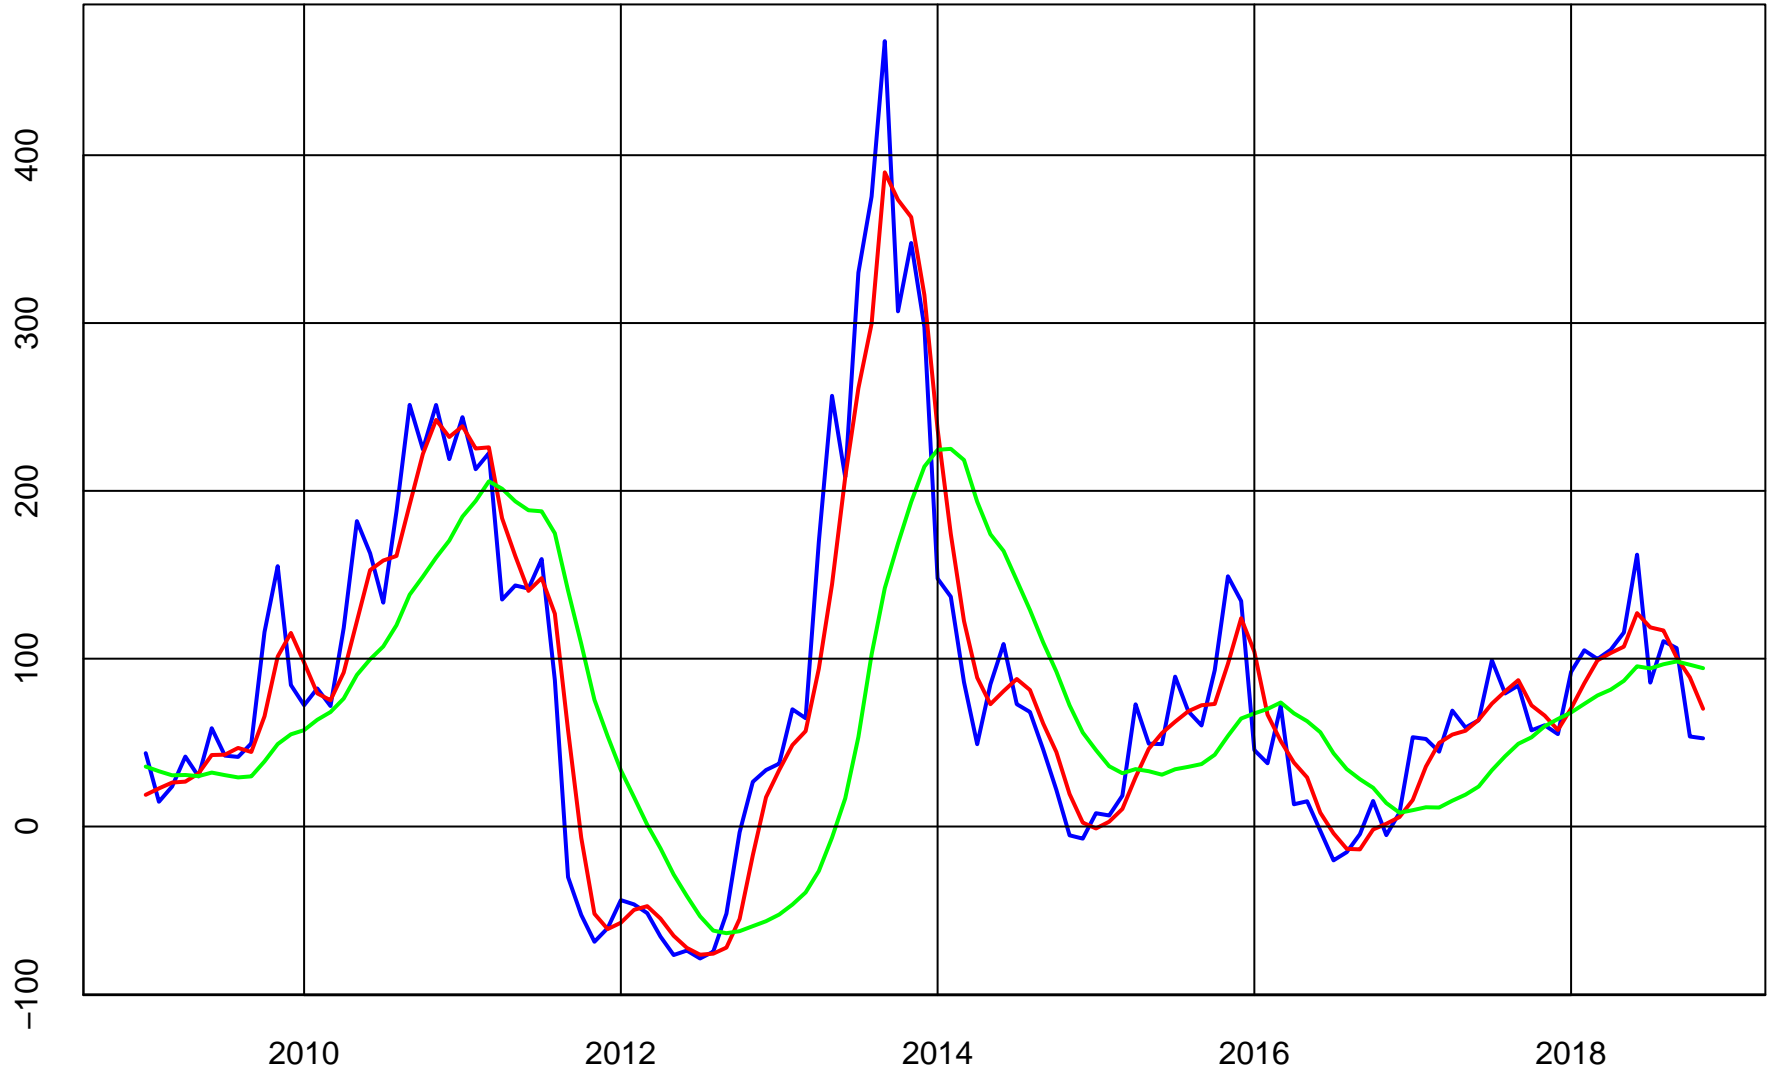

NETFLIX (NFLX) ADJUSTED STOCK PRICE

Series (Blue)

Trend & Simple Forecast (Red)

NETFLIX (NFLX) RATE-OF-CHANGE CURVES

ROC112 (Blue)

ROC312 (Red)

ROC1212 (Green)