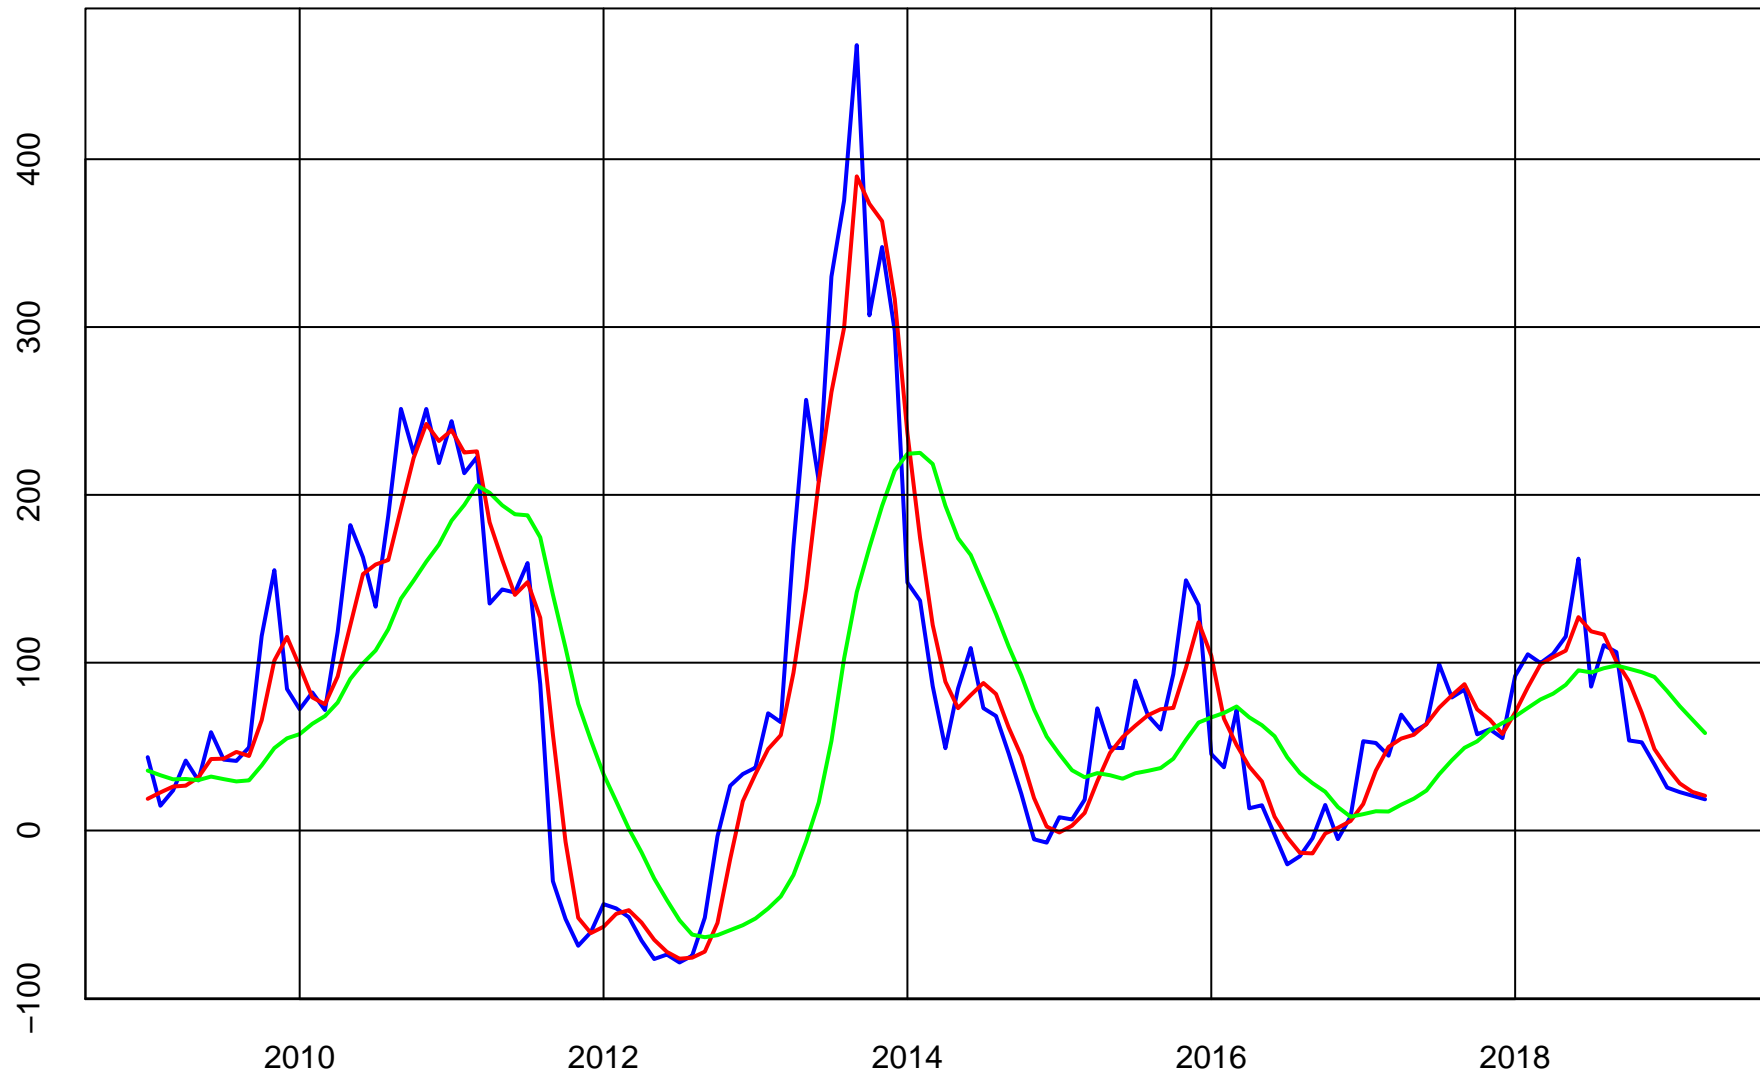

NETFLIX (NFLX) ADJUSTED STOCK PRICE

Series (Blue)

Trend & Simple Forecast (Red)

NETFLIX (NFLX) RATE-OF-CHANGE CURVES

ROC112 (Blue)

ROC312 (Red)

ROC1212 (Green)