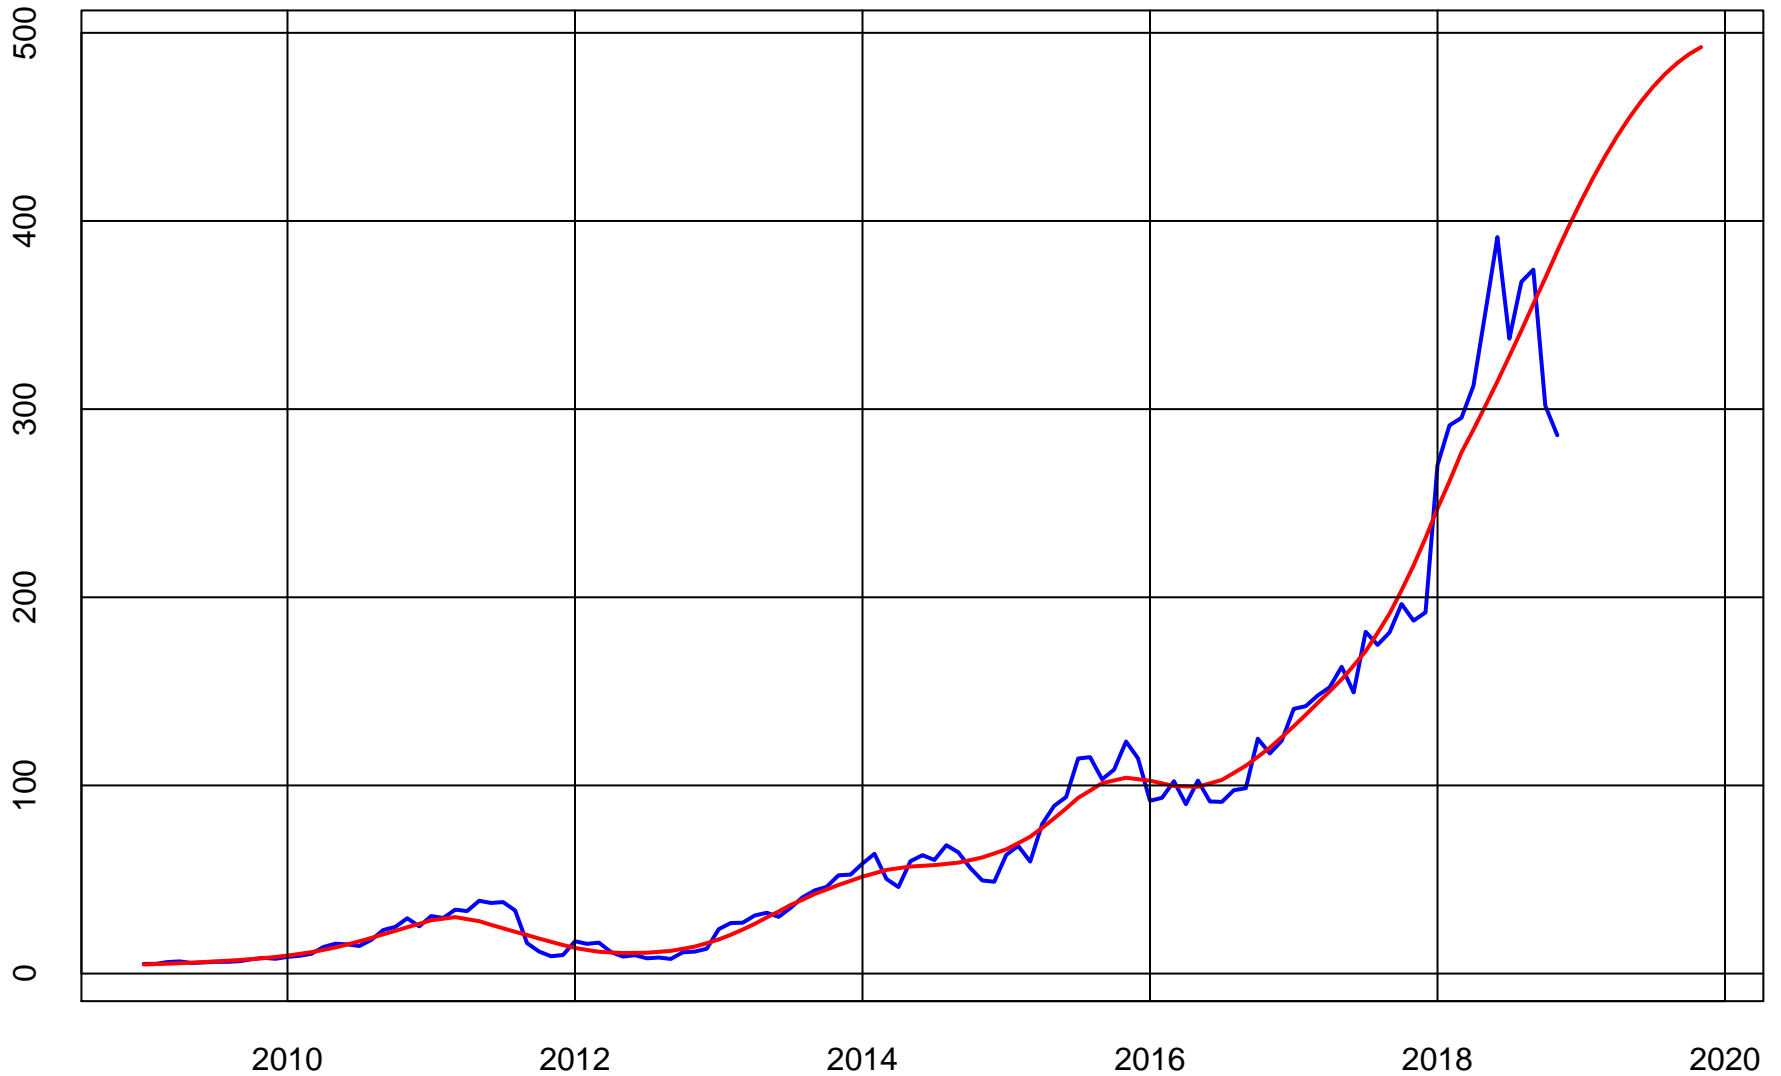

NETFLIX (NFLX) ADJUSTED STOCK PRICE

Series (Blue)

Trend & Simple Forecast (Red)

NETFLIX (NFLX) RATE-OF-CHANGE CURVES

ROC112 (Blue)

ROC312 (Red)

ROC1212 (Green)