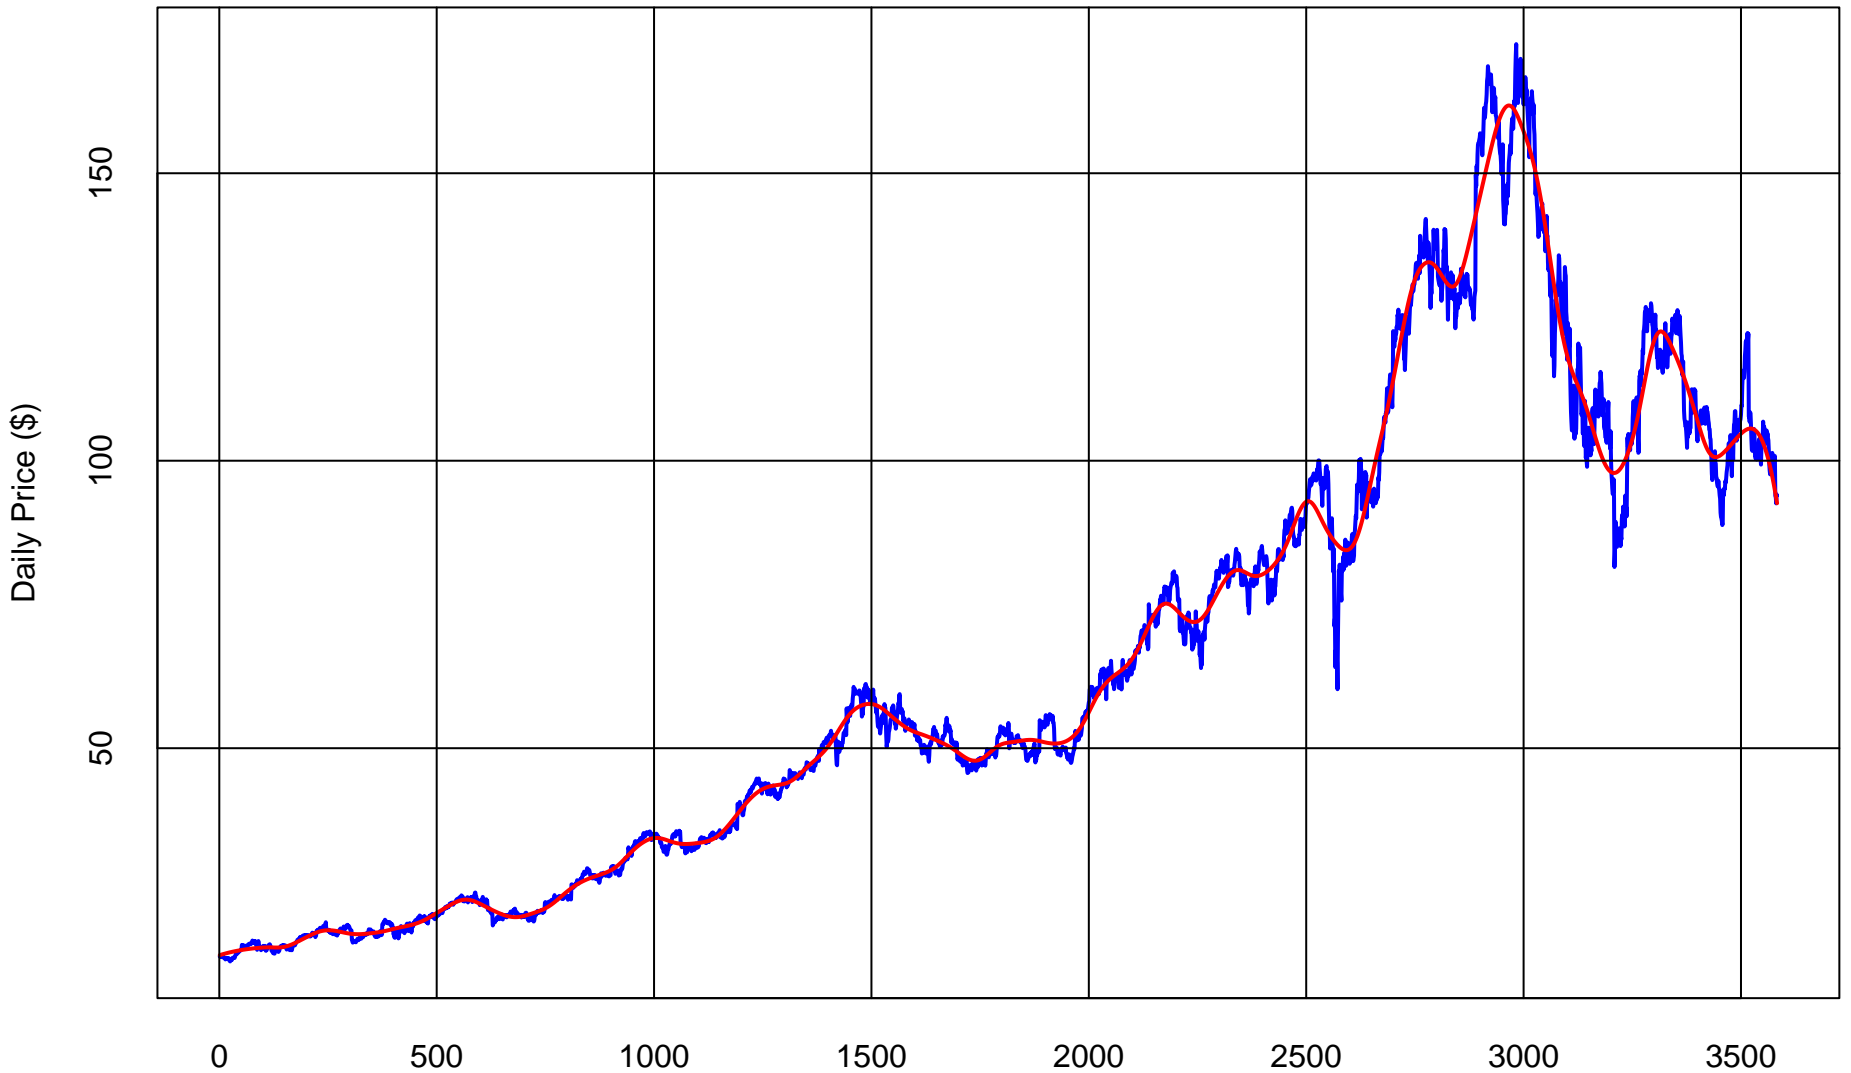

NIKE (NKE)

Trading Days Jan 1 2010 to Present
Price (Blue) Smoothed Trend (Red)