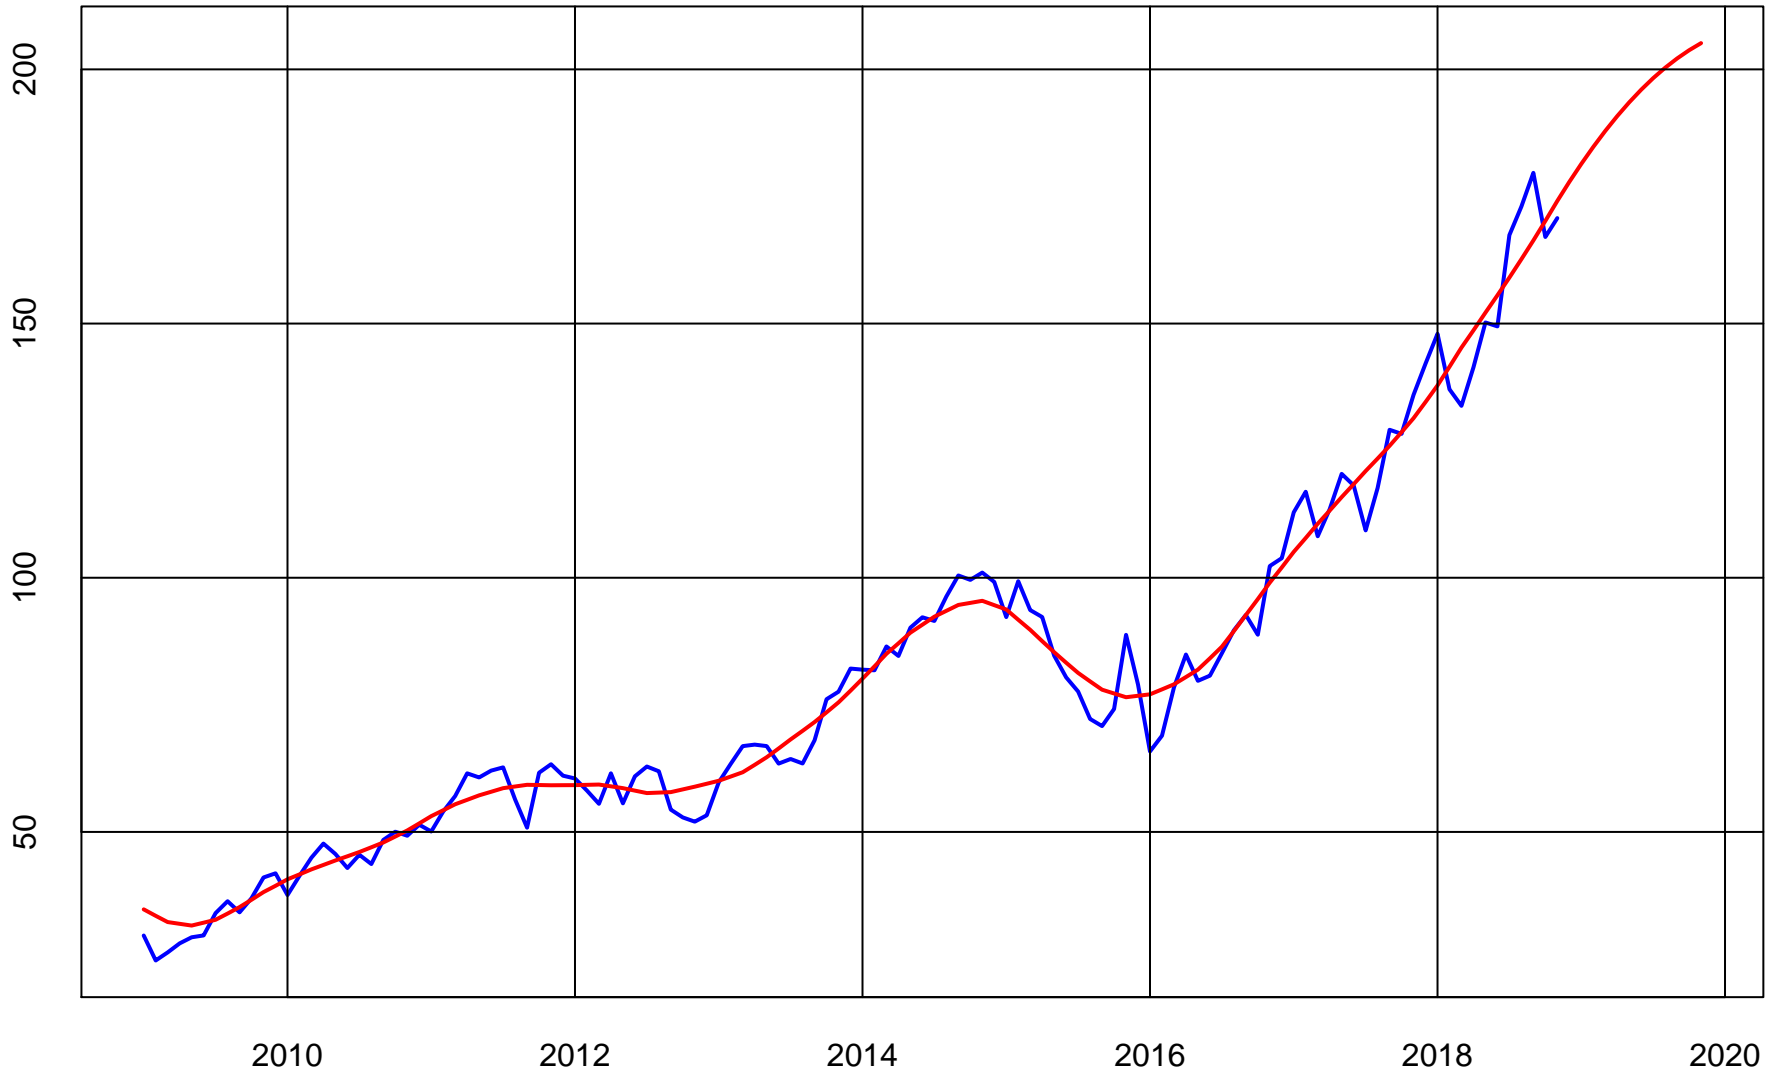

# NORFOLK SOUTHERN (NSC) ADJUSTED STOCK PRICE

Series (Blue)

Trend & Simple Forecast (Red)

# NORFOLK SOUTHERN (NSC) RATE-OF-CHANGE CURVES

ROC112 (Blue)

ROC312 (Red)

ROC1212 (Green)