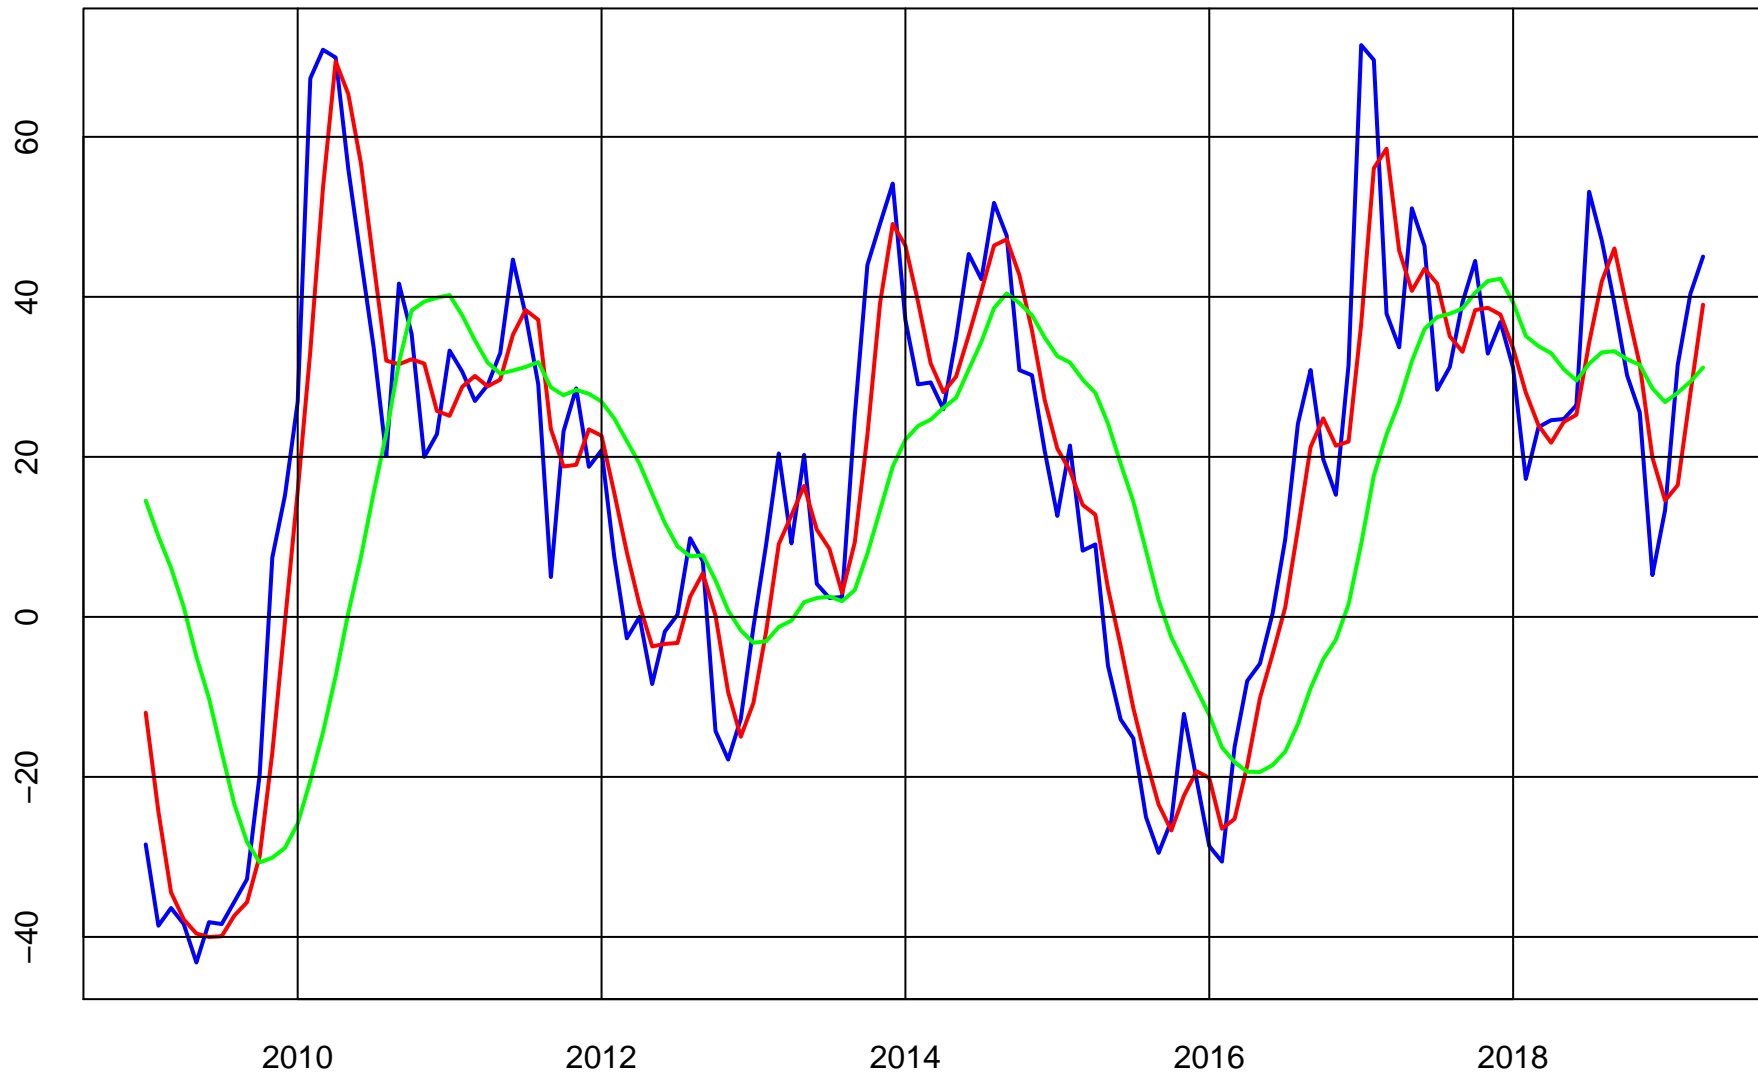

NORFOLK SOUTHERN (NSC) ADJUSTED STOCK PRICE

Series (Blue)

Trend & Simple Forecast (Red)

NORFOLK SOUTHERN (NSC) RATE-OF-CHANGE CURVES

ROC112 (Blue)

ROC312 (Red)

ROC1212 (Green)