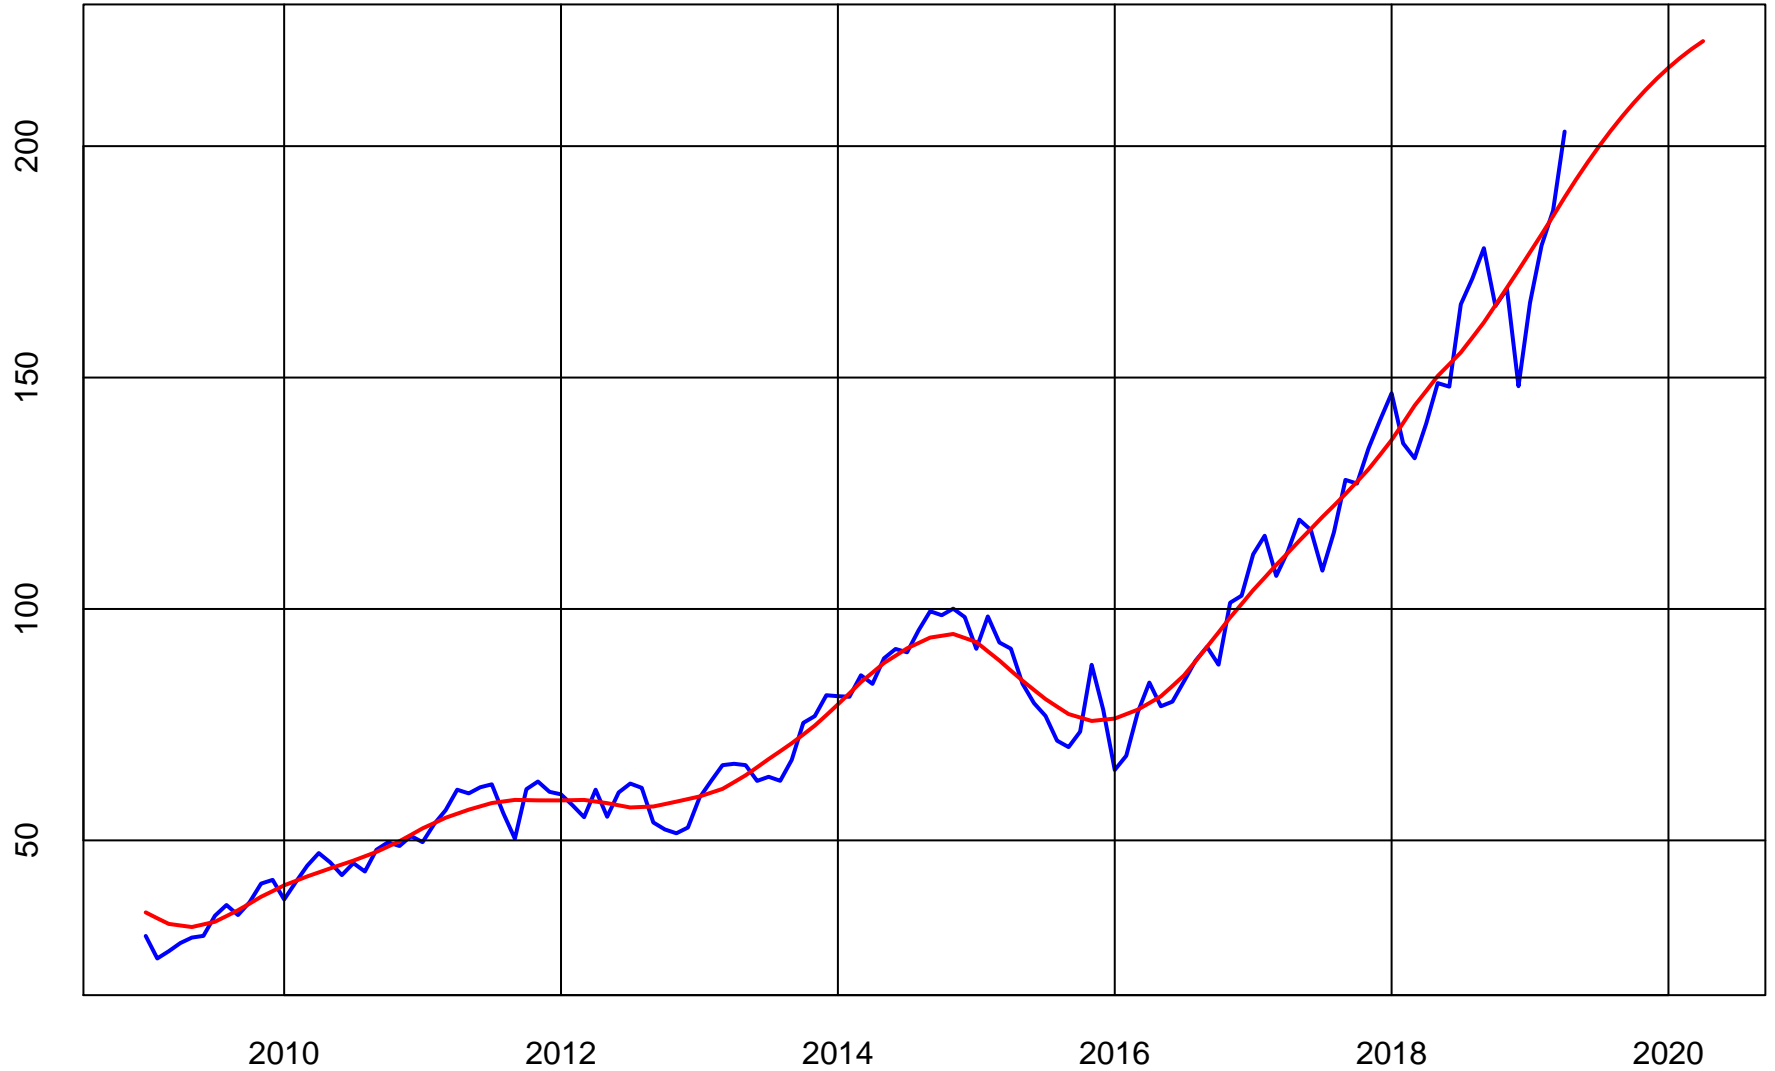

NORFOLK SOUTHERN (NSC) ADJUSTED STOCK PRICE

Series (Blue)

Trend & Simple Forecast (Red)

NORFOLK SOUTHERN (NSC) RATE-OF-CHANGE CURVES

ROC112 (Blue)

ROC312 (Red)

ROC1212 (Green)