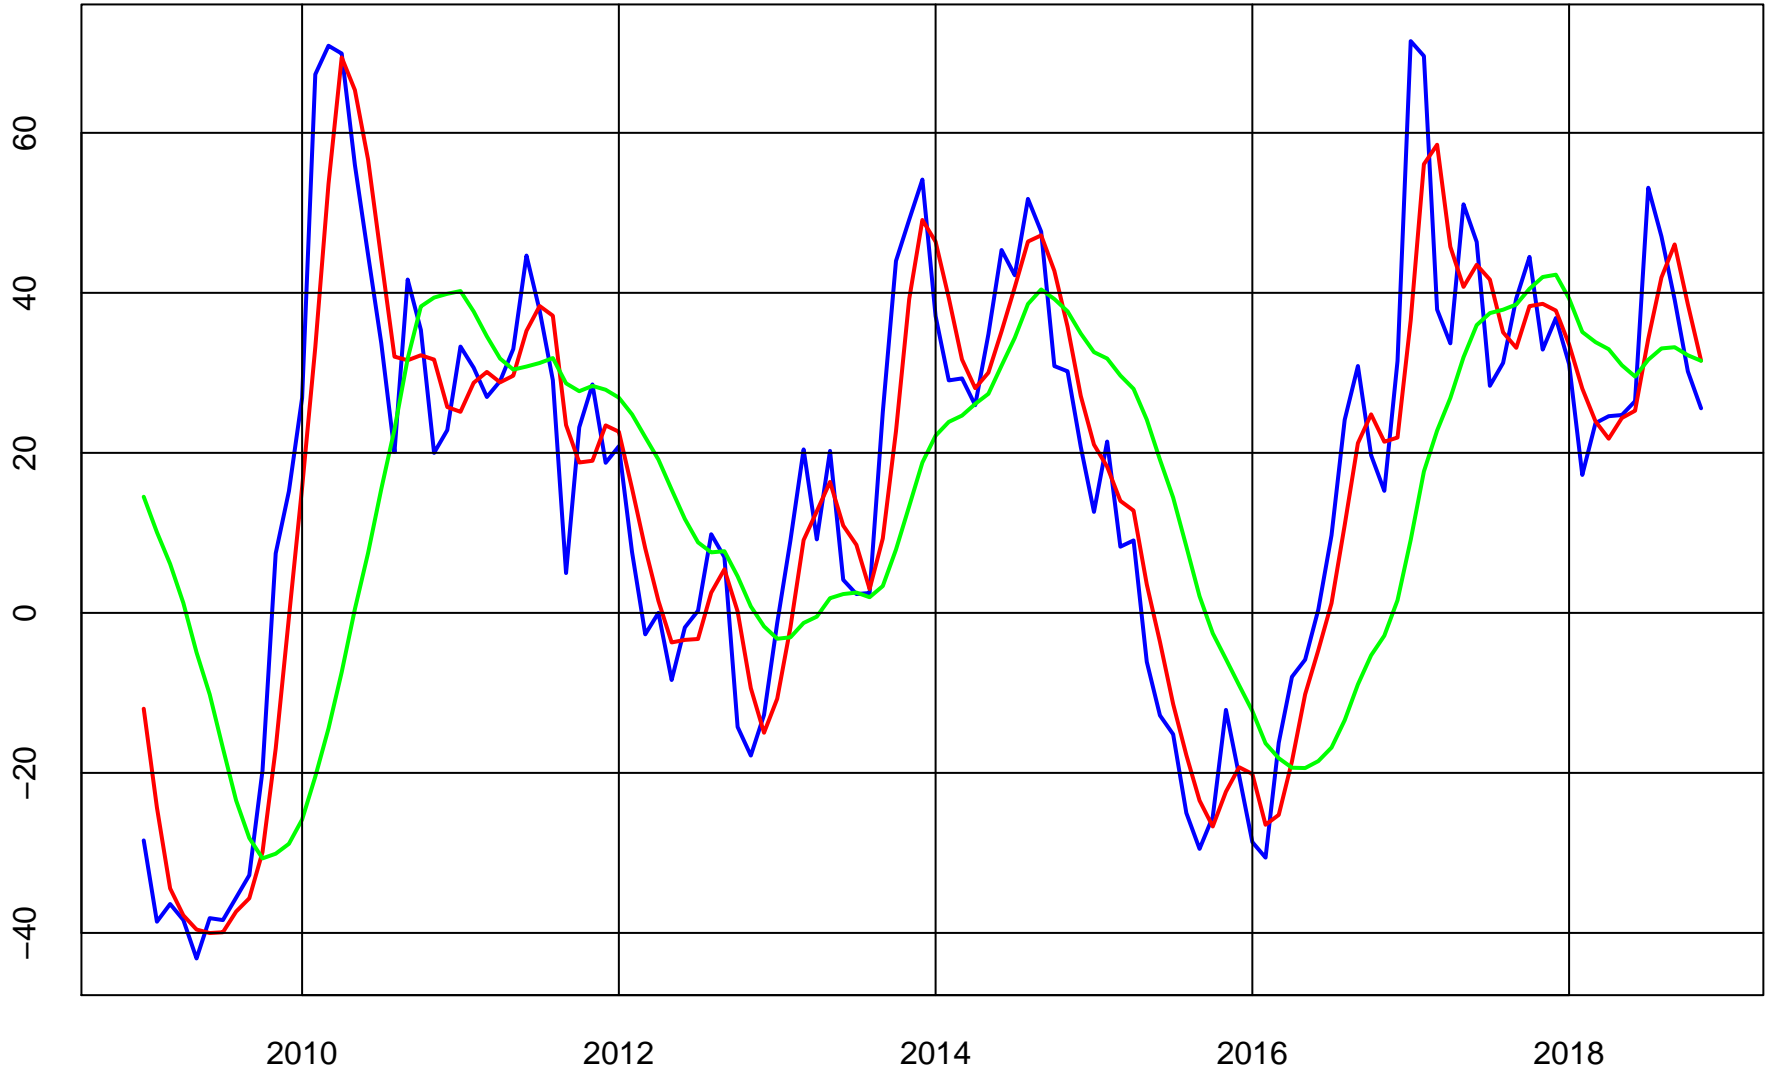

# NORFOLK SOUTHERN (NSC) ADJUSTED STOCK PRICE

Series (Blue)

Trend & Simple Forecast (Red)

# NORFOLK SOUTHERN (NSC) RATE-OF-CHANGE CURVES

ROC112 (Blue)

ROC312 (Red)

ROC1212 (Green)