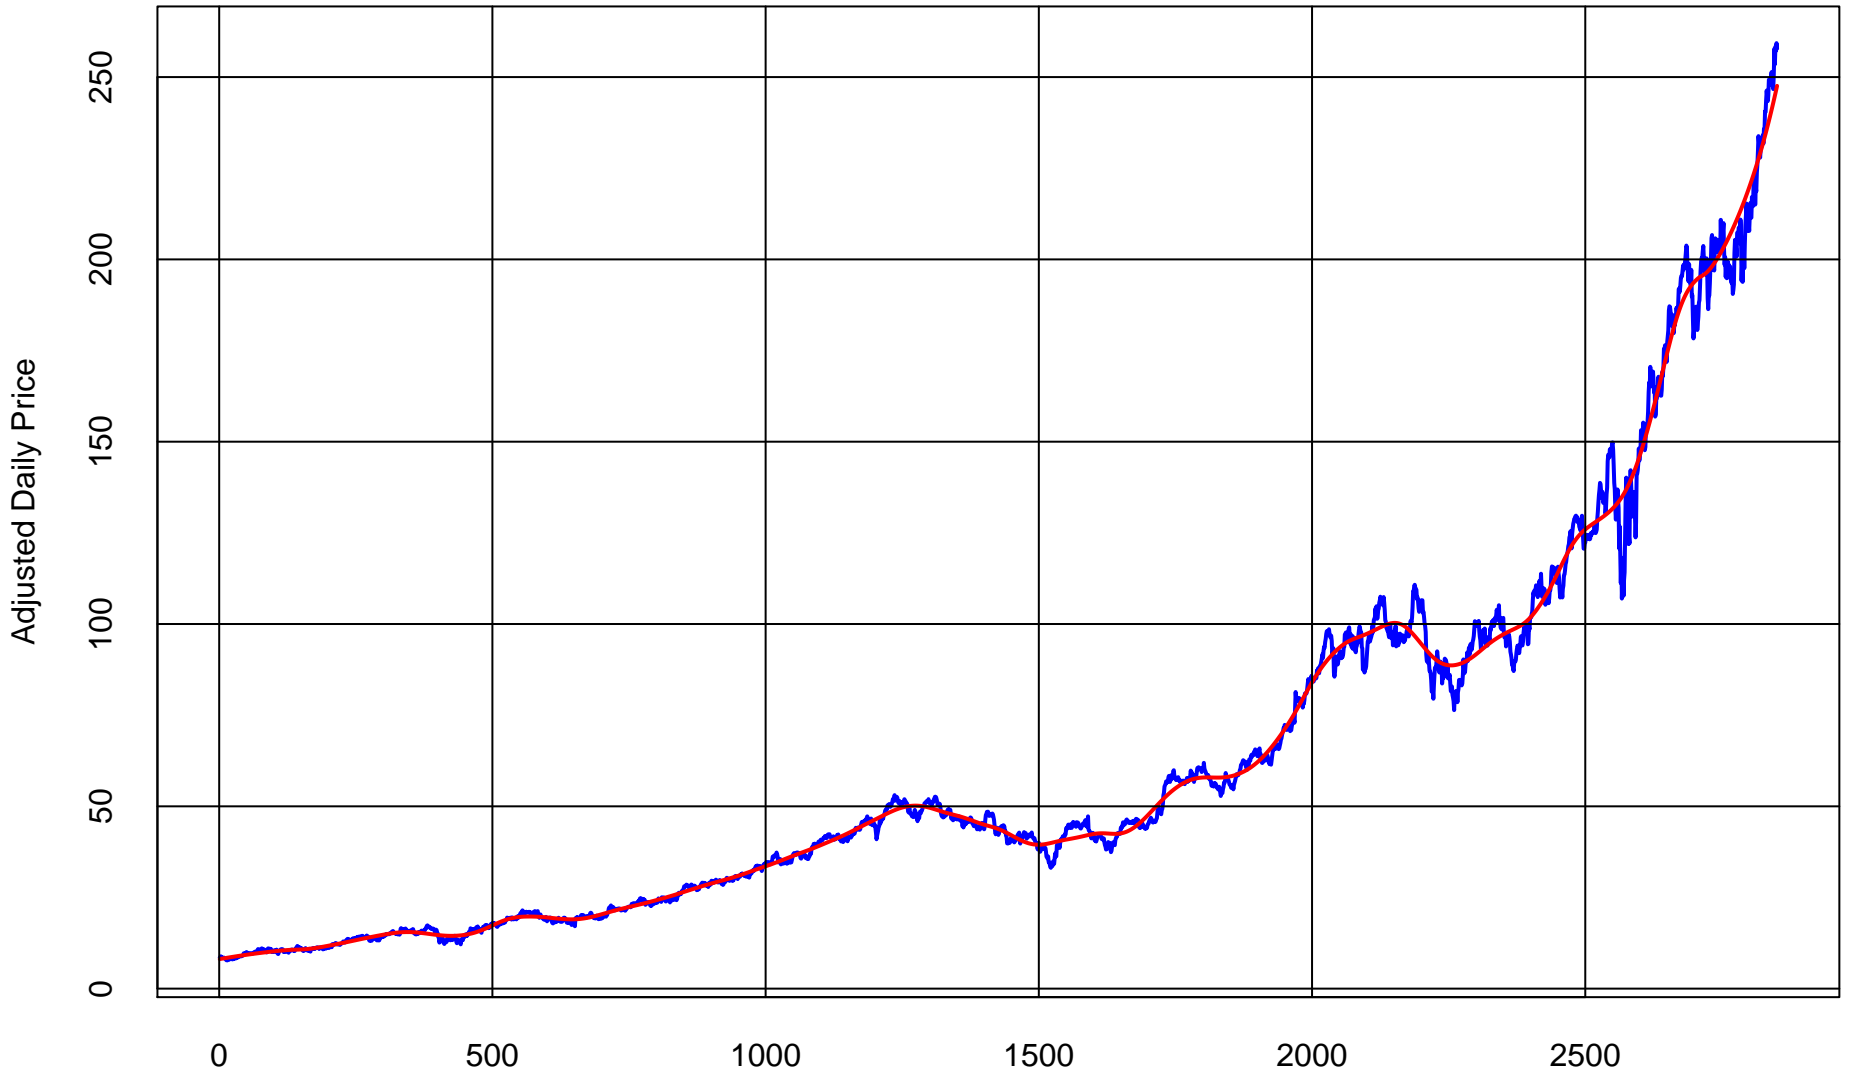

OLD DOMINION FREIGHT (ODFL)

Trading Days Jan 1 2010 to Present
Price (Blue) Smoothed Trend (Red)

OLD DOMINION FREIGHT (ODFL)