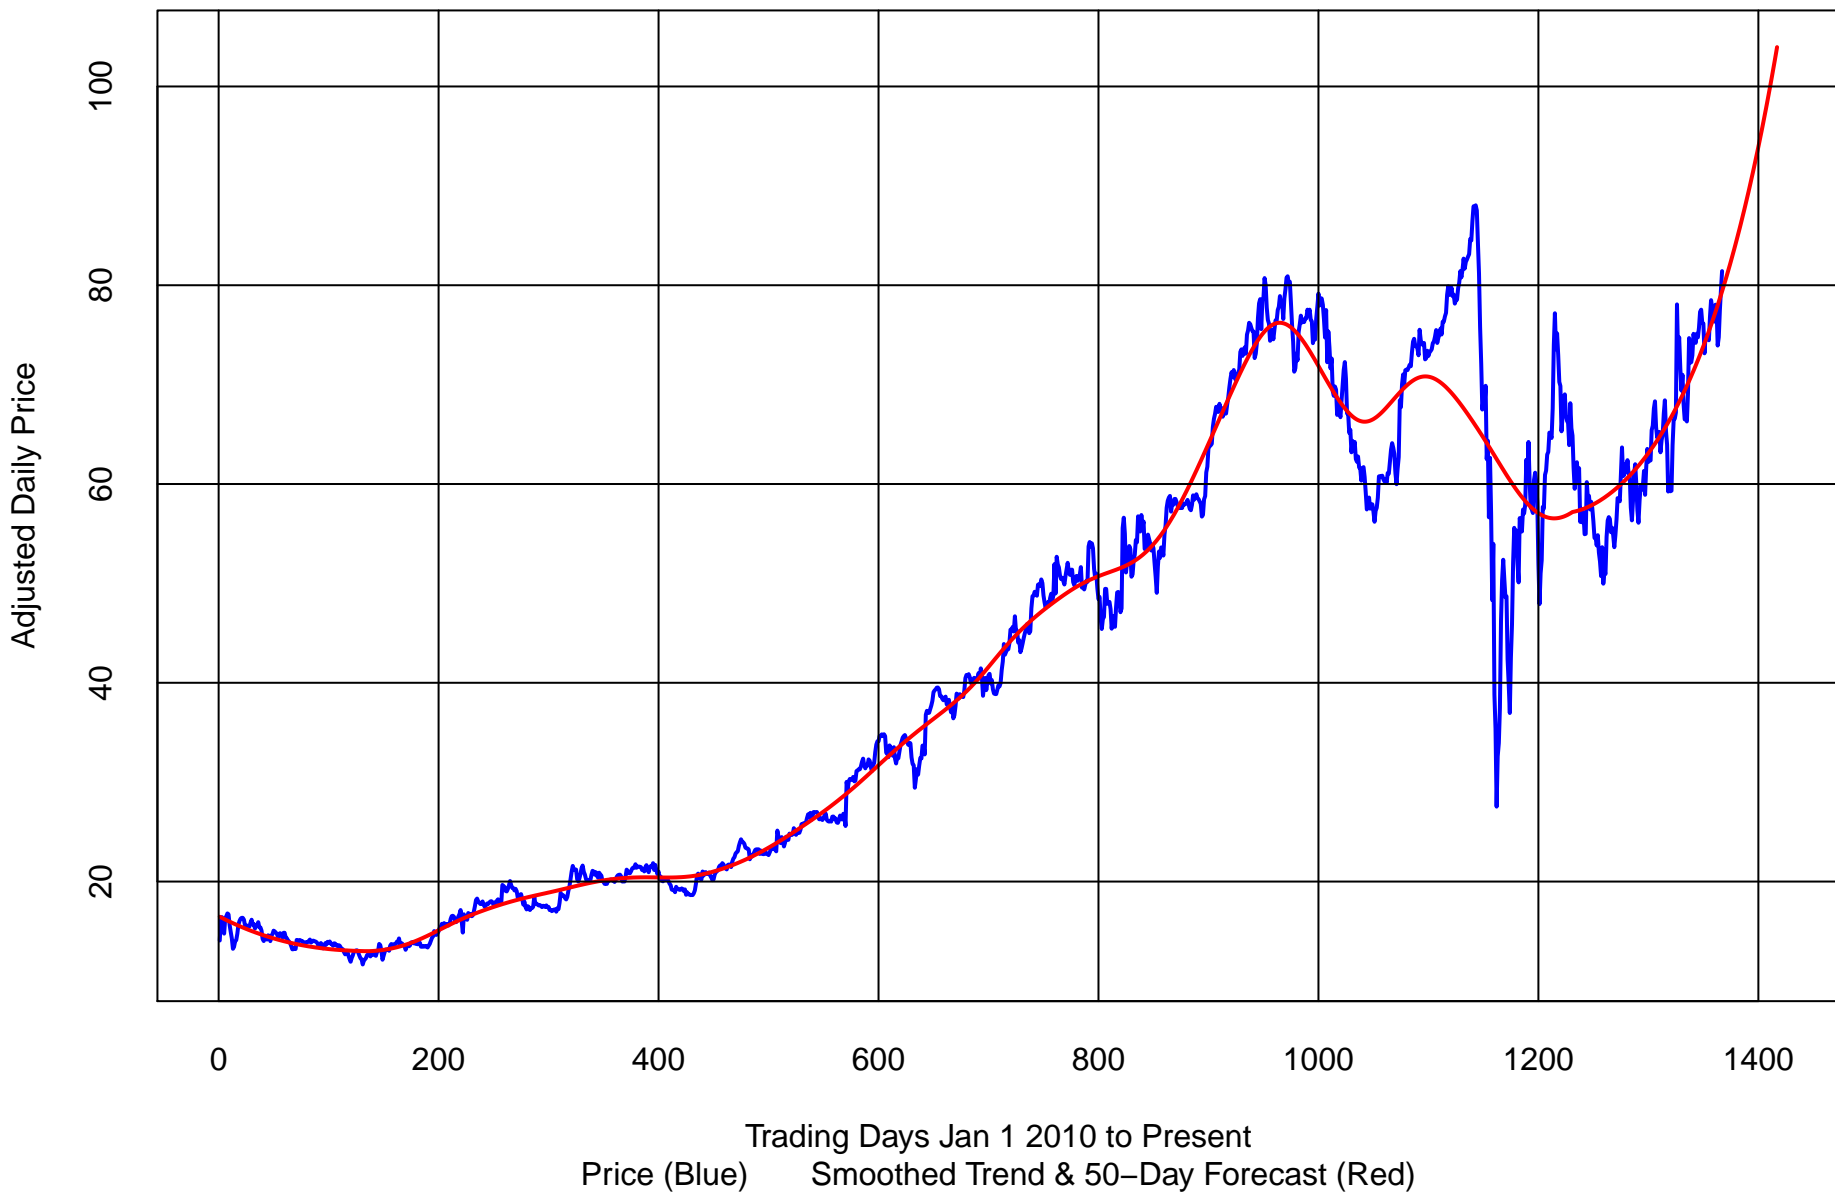

# PLANET FITNESS (PLNT) : 50-DAY POTL = 28%