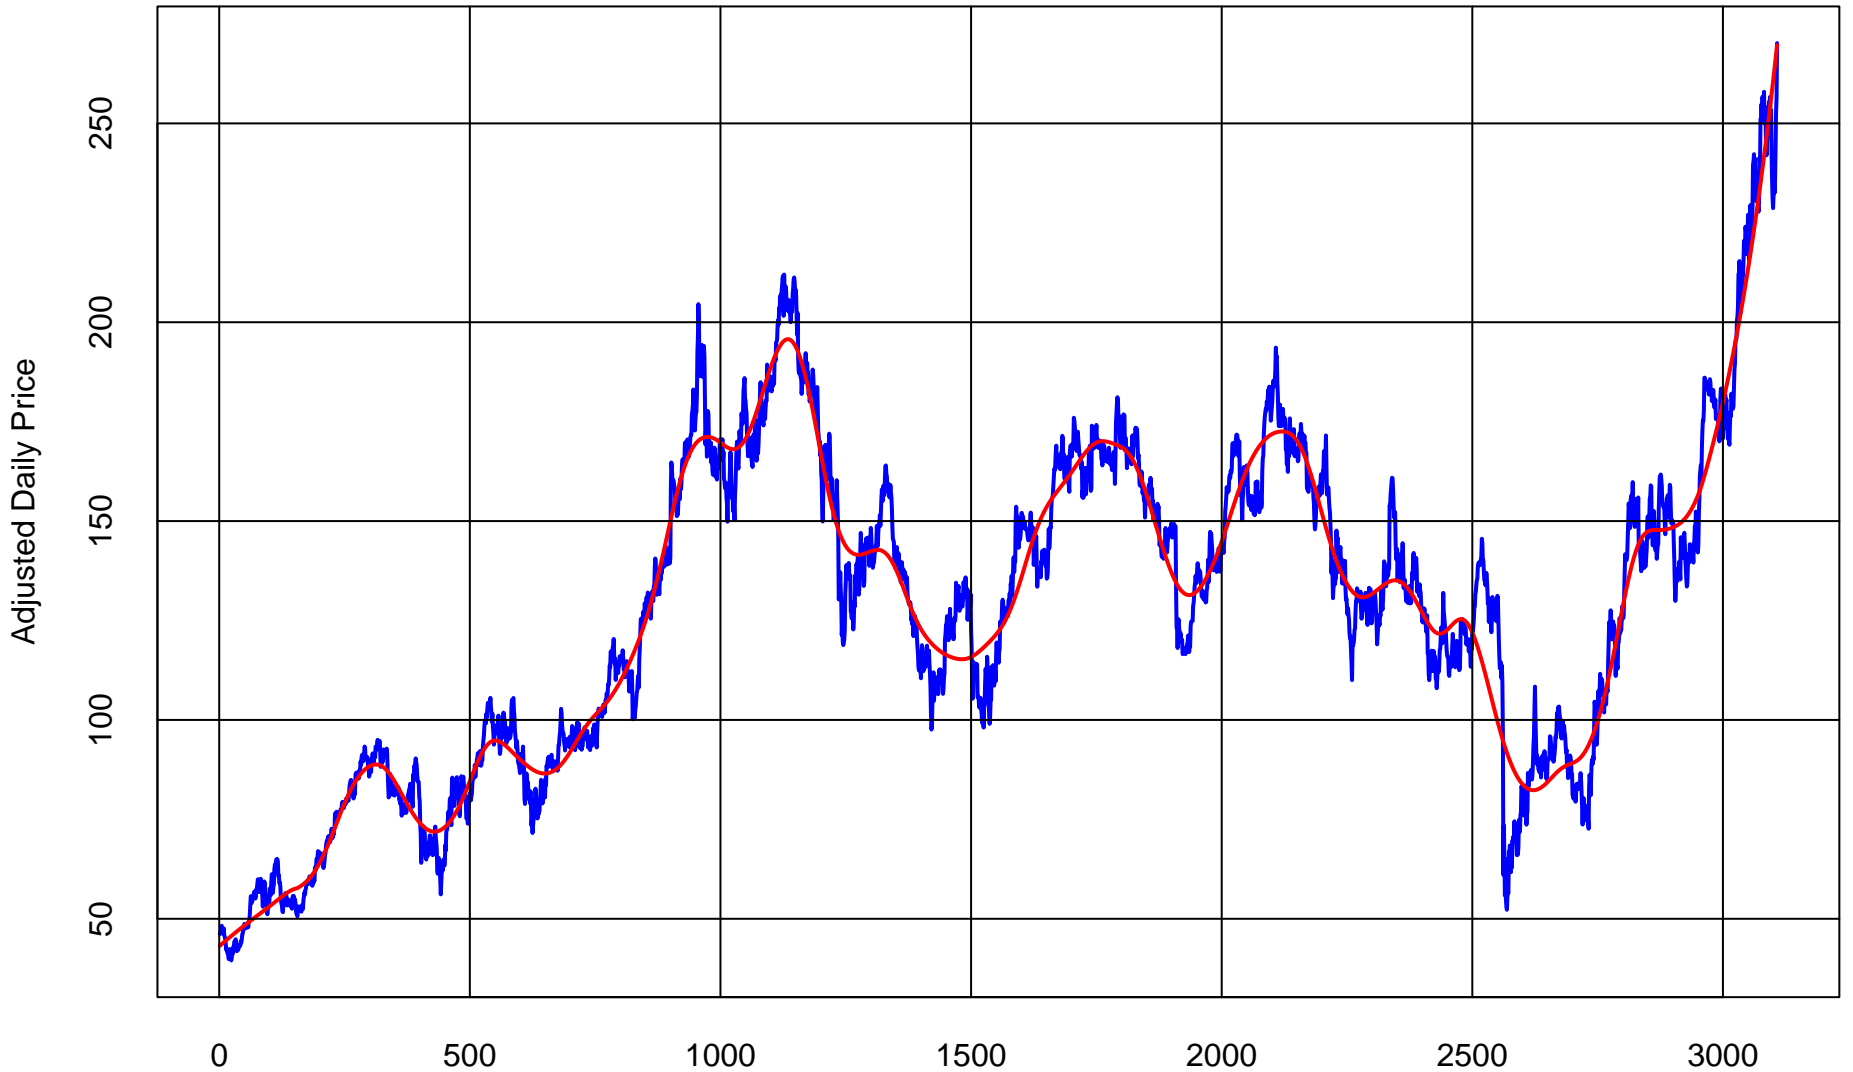

PIONEER NATURAL RESOURCES (PXD)

Trading Days Jan 1 2010 to Present
Price (Blue) Smoothed Trend (Red)

PIONEER NATURAL RESOURCES (PXD)