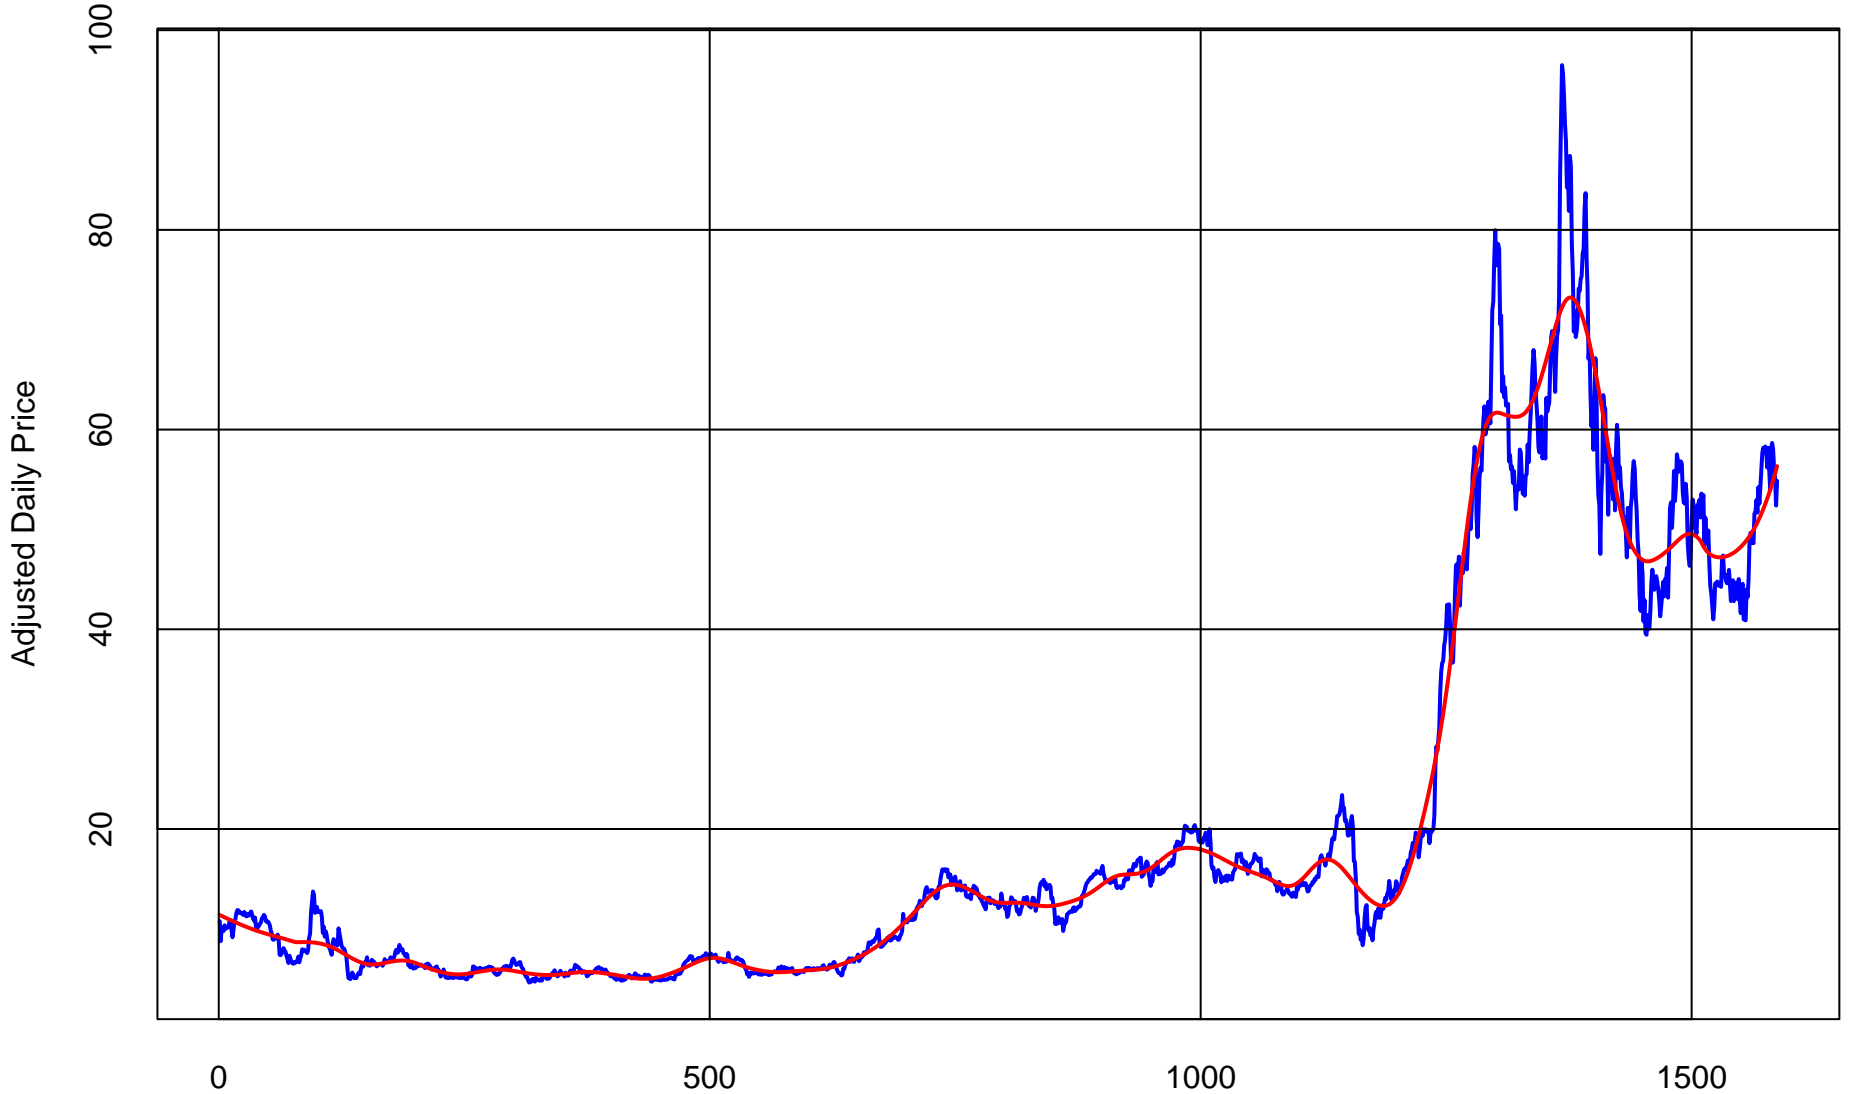

SUNRUN (RUN)

Trading Days Jan 1 2010 to Present
Price (Blue) Smoothed Trend (Red)

SUNRUN (RUN)