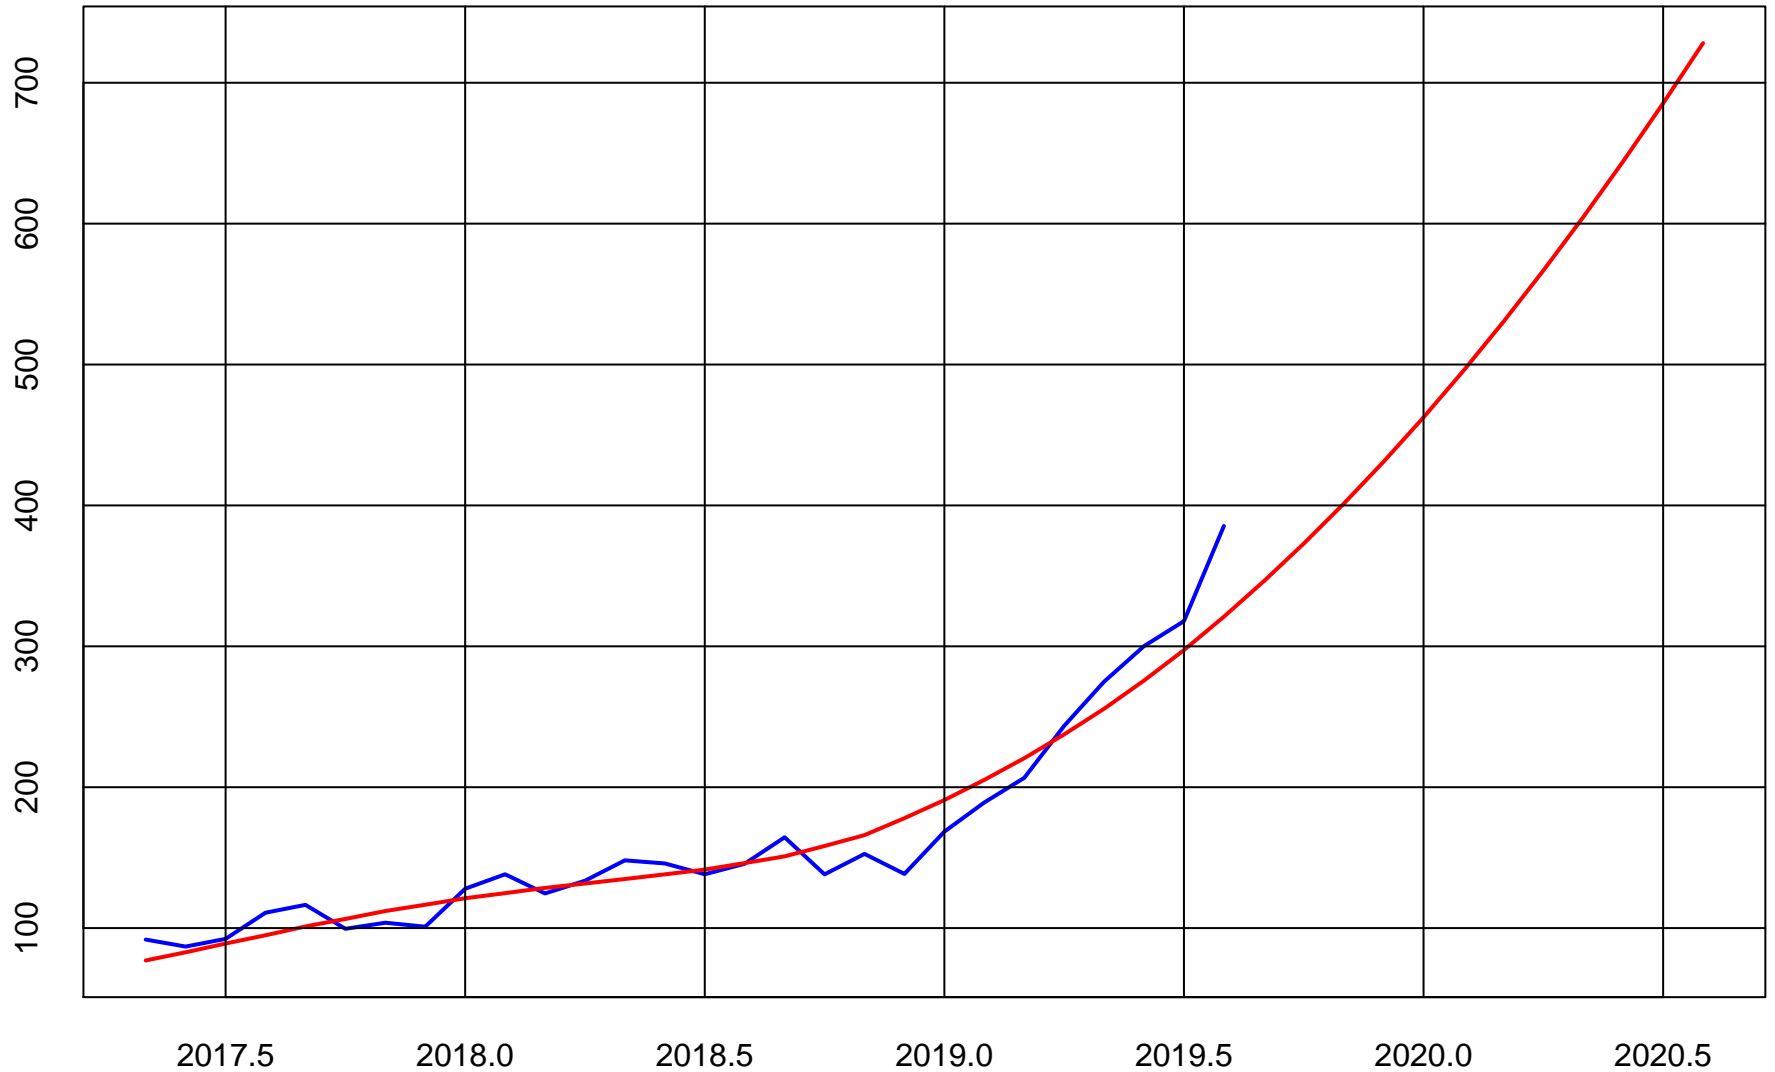

# SHOPIFY (SHOP) ADJUSTED STOCK PRICE

Price Series (Blue)

Trend & Simple Forecast (Red)

# SHOPIFY (SHOP) RATE-OF-CHANGE CURVES

ROC112 (Blue)

ROC312 (Red)

ROC1212 (Green)