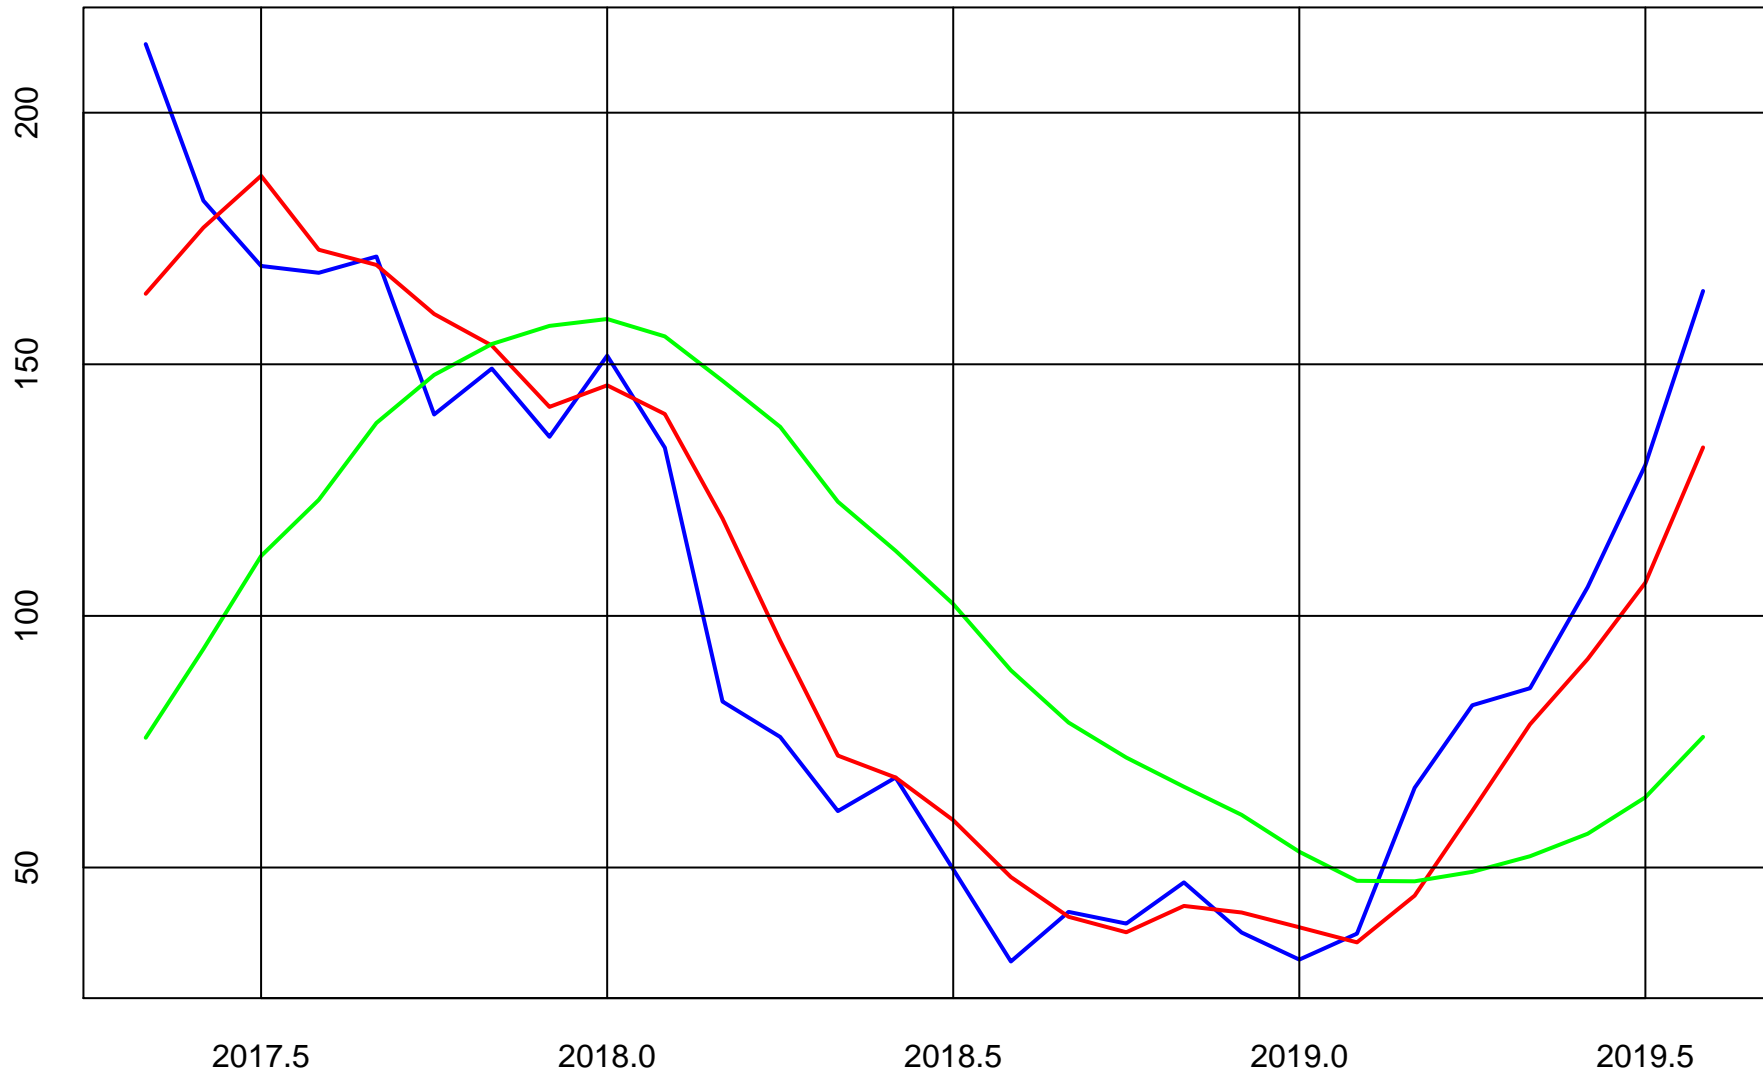

# SHOPIFY (SHOP) ADJUSTED STOCK PRICE

Price Series (Blue)

Trend & Simple Forecast (Red)

# SHOPIFY (SHOP) RATE-OF-CHANGE CURVES

ROC112 (Blue)

ROC312 (Red)

ROC1212 (Green)