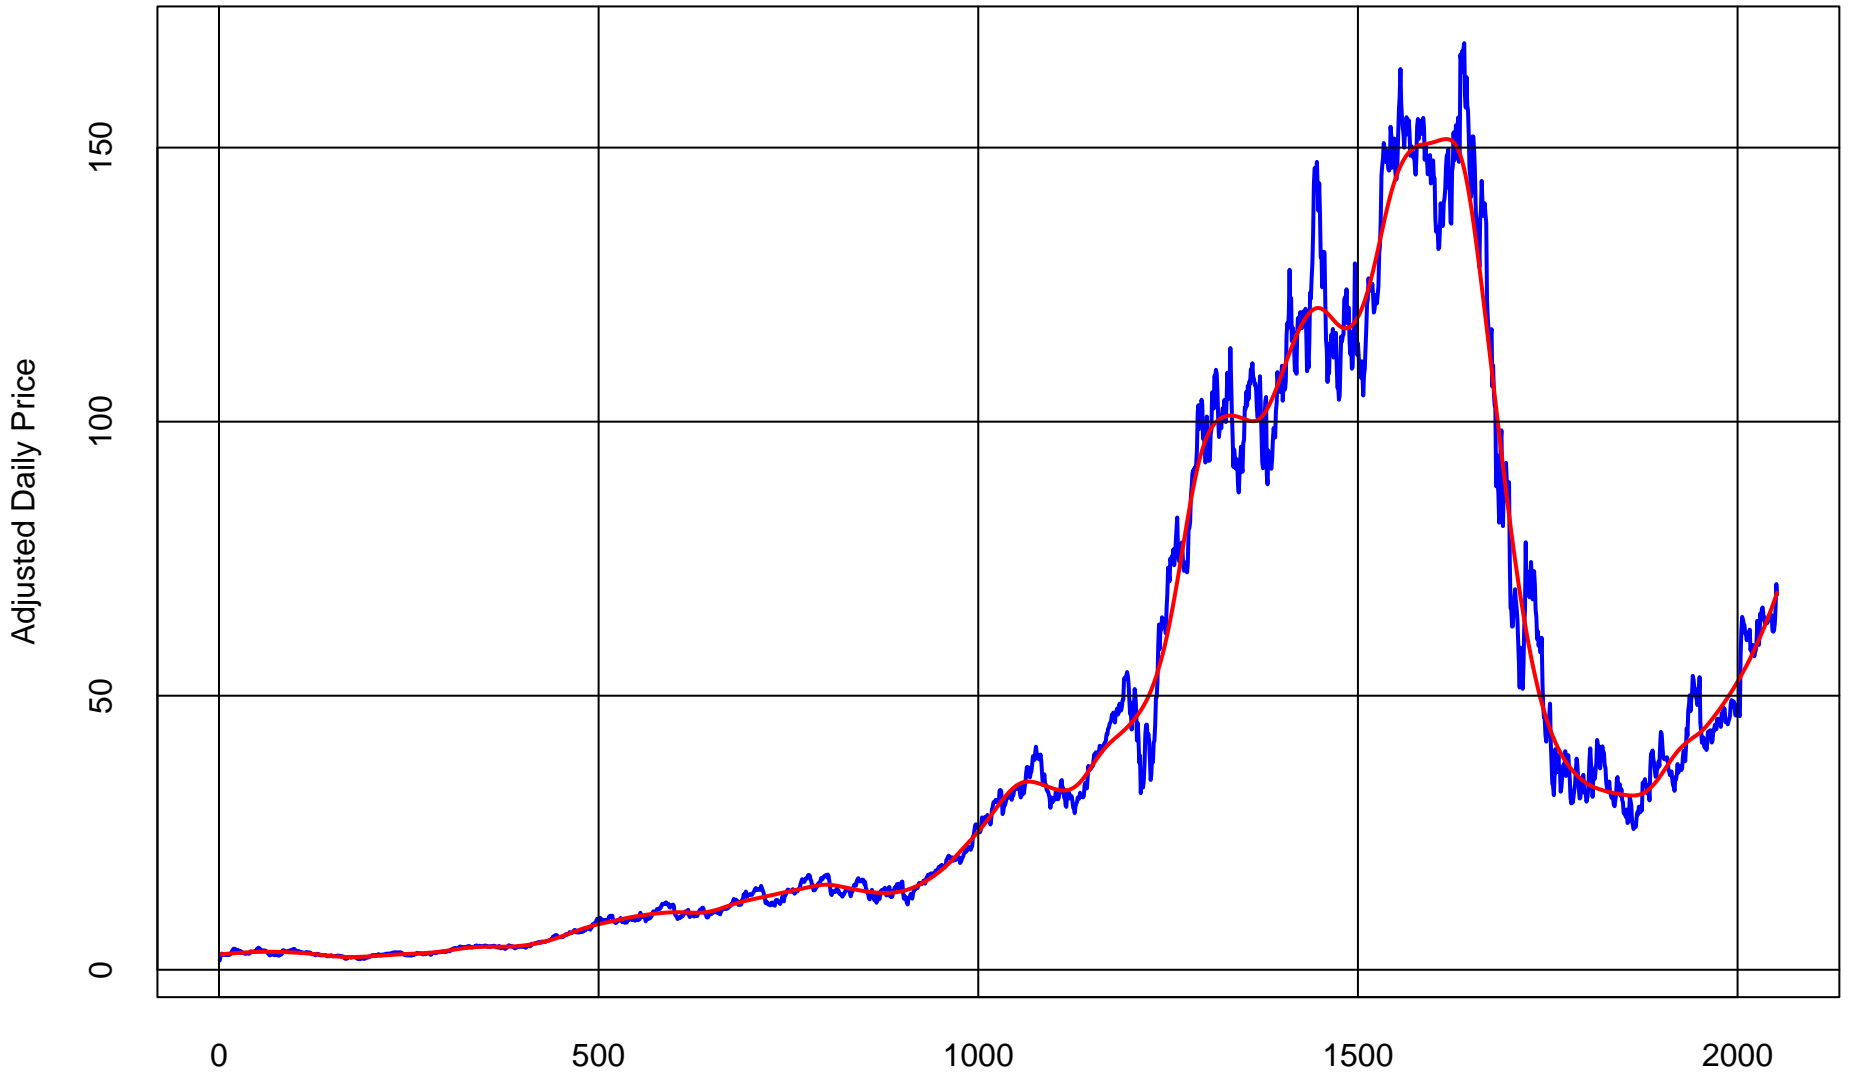

# SHOPIFY (SHOP)

Trading Days Jan 1 2010 to Present  
Price (Blue) Smoothed Trend (Red)