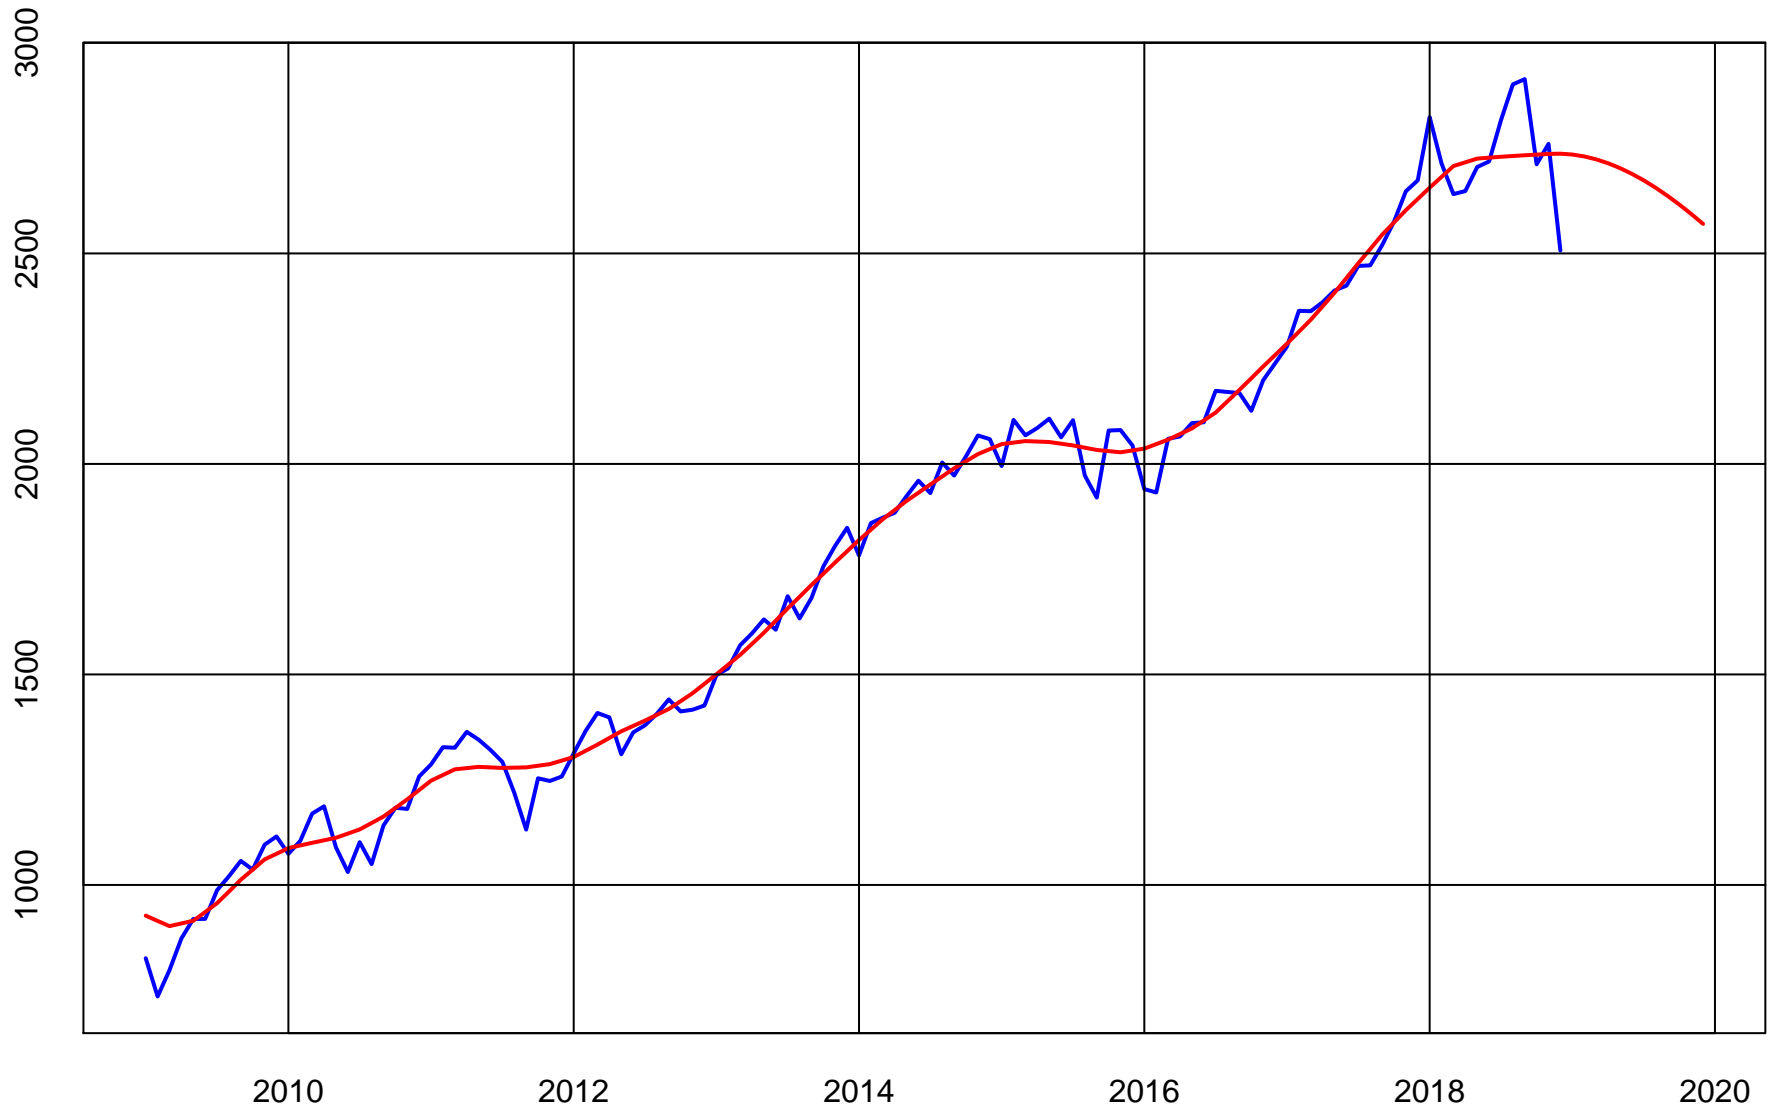

S&P 500 STOCK PRICE INDEX

Series (Blue)

Trend & Simple Forecast (Red)

S&P 500 RATE-OF-CHANGE CURVES

ROC112 (Blue)

ROC312 (Red)

ROC1212 (Green)