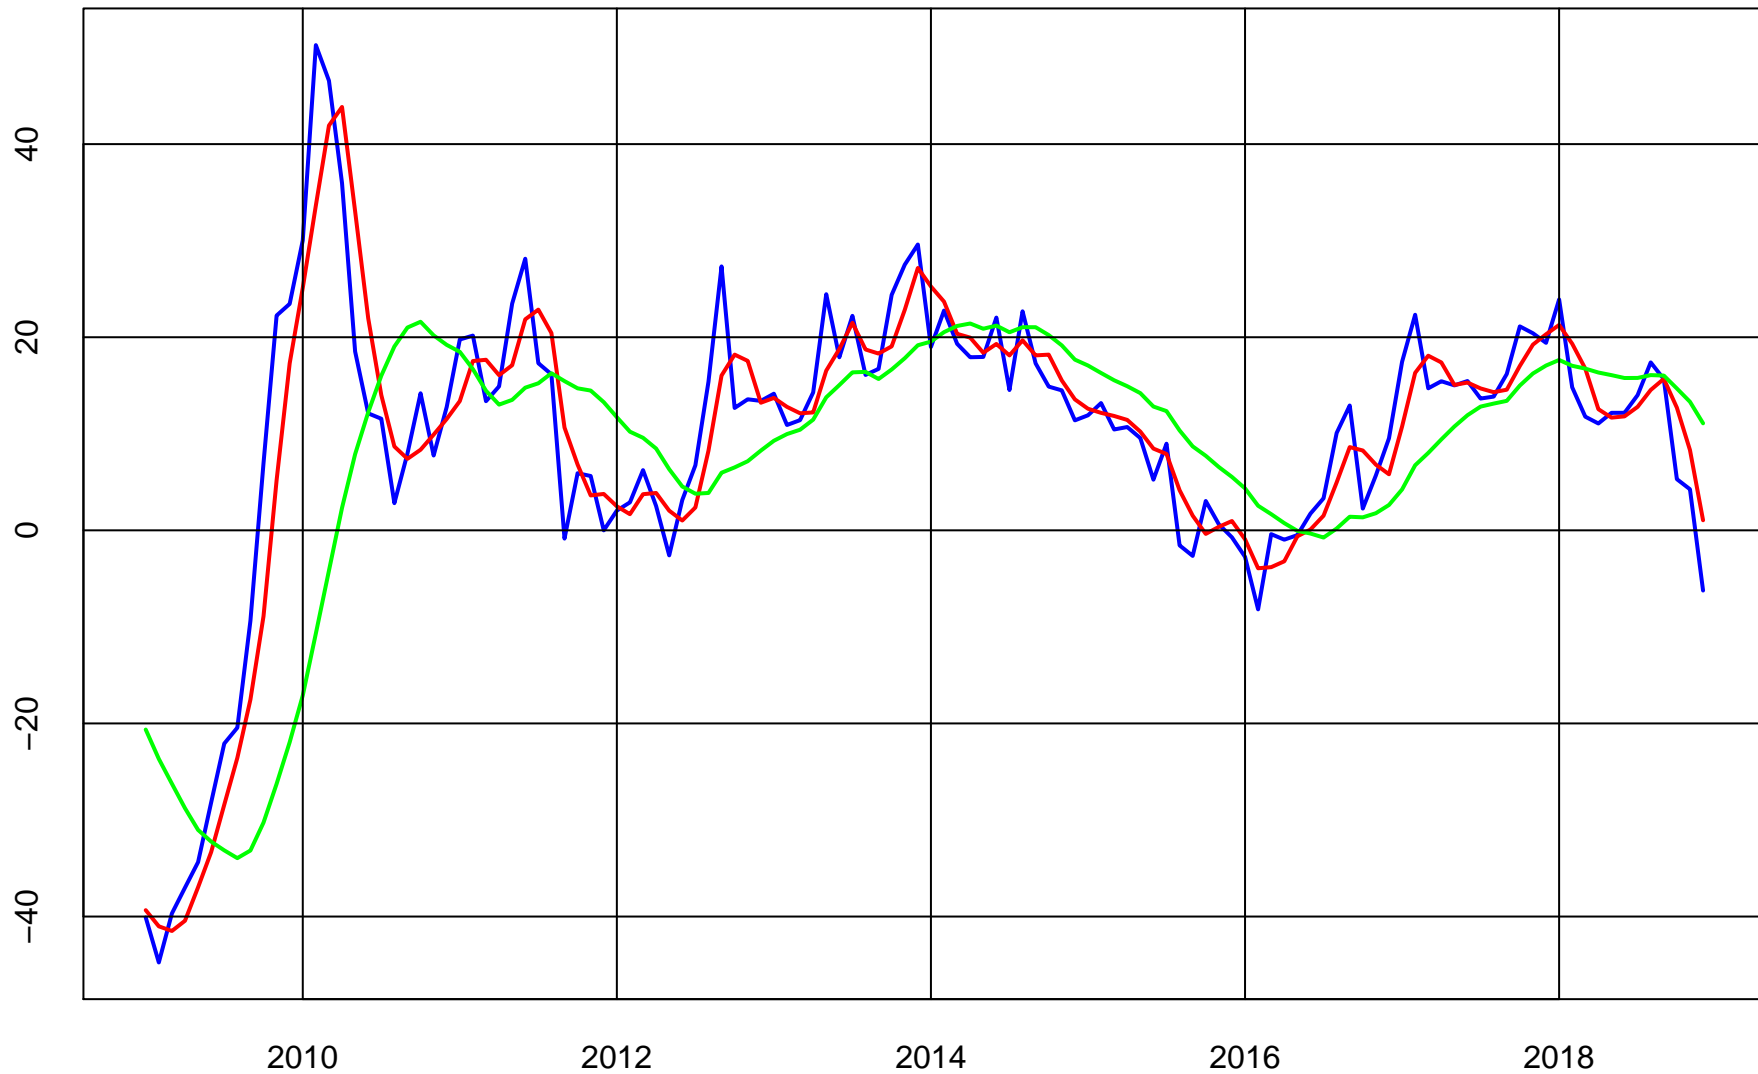

S&P 500 STOCK PRICE INDEX

Series (Blue)

Trend & Simple Forecast (Red)

S&P 500 RATE-OF-CHANGE CURVES

ROC112 (Blue)

ROC312 (Red)

ROC1212 (Green)