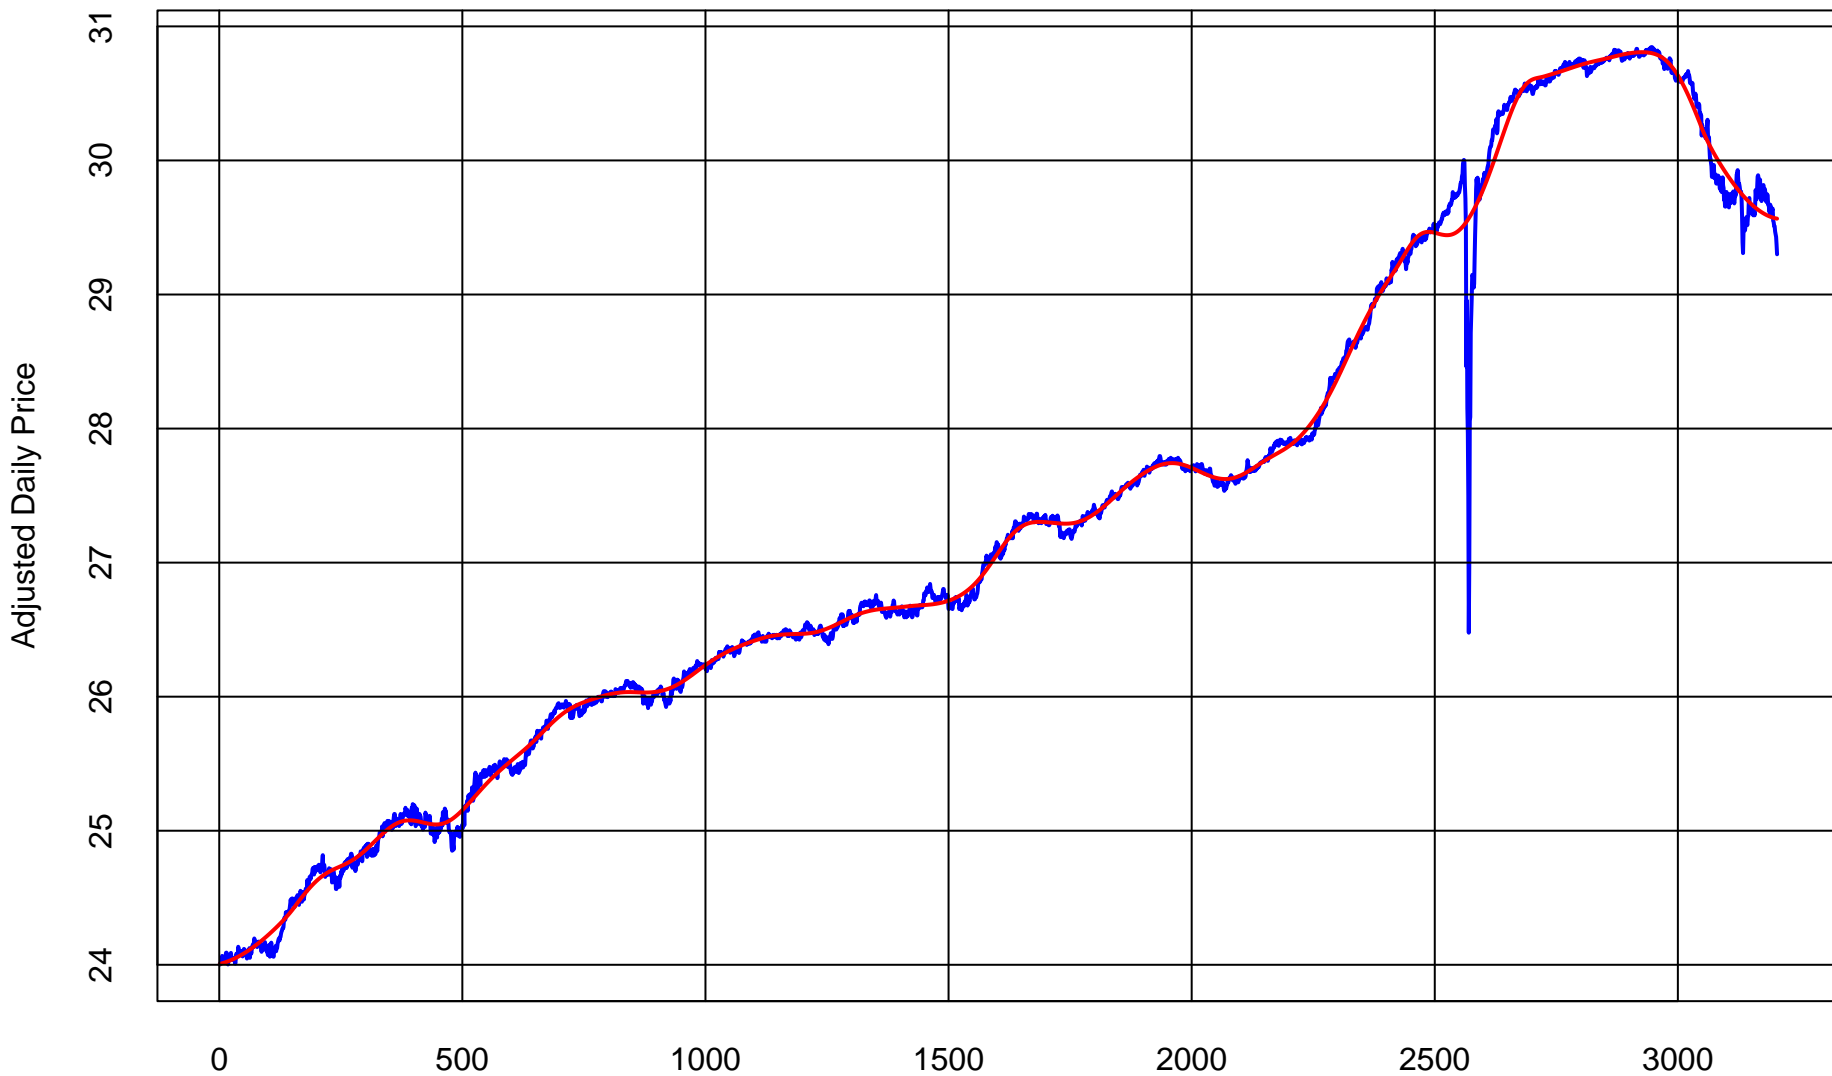

SPDR SHORT-TERM CORPORATE BOND ETF (SPSB)

Trading Days Jan 1 2010 to Present
Price (Blue) Smoothed Trend (Red)

SPDR SHORT-TERM CORPORATE BOND ETF (SPSB)