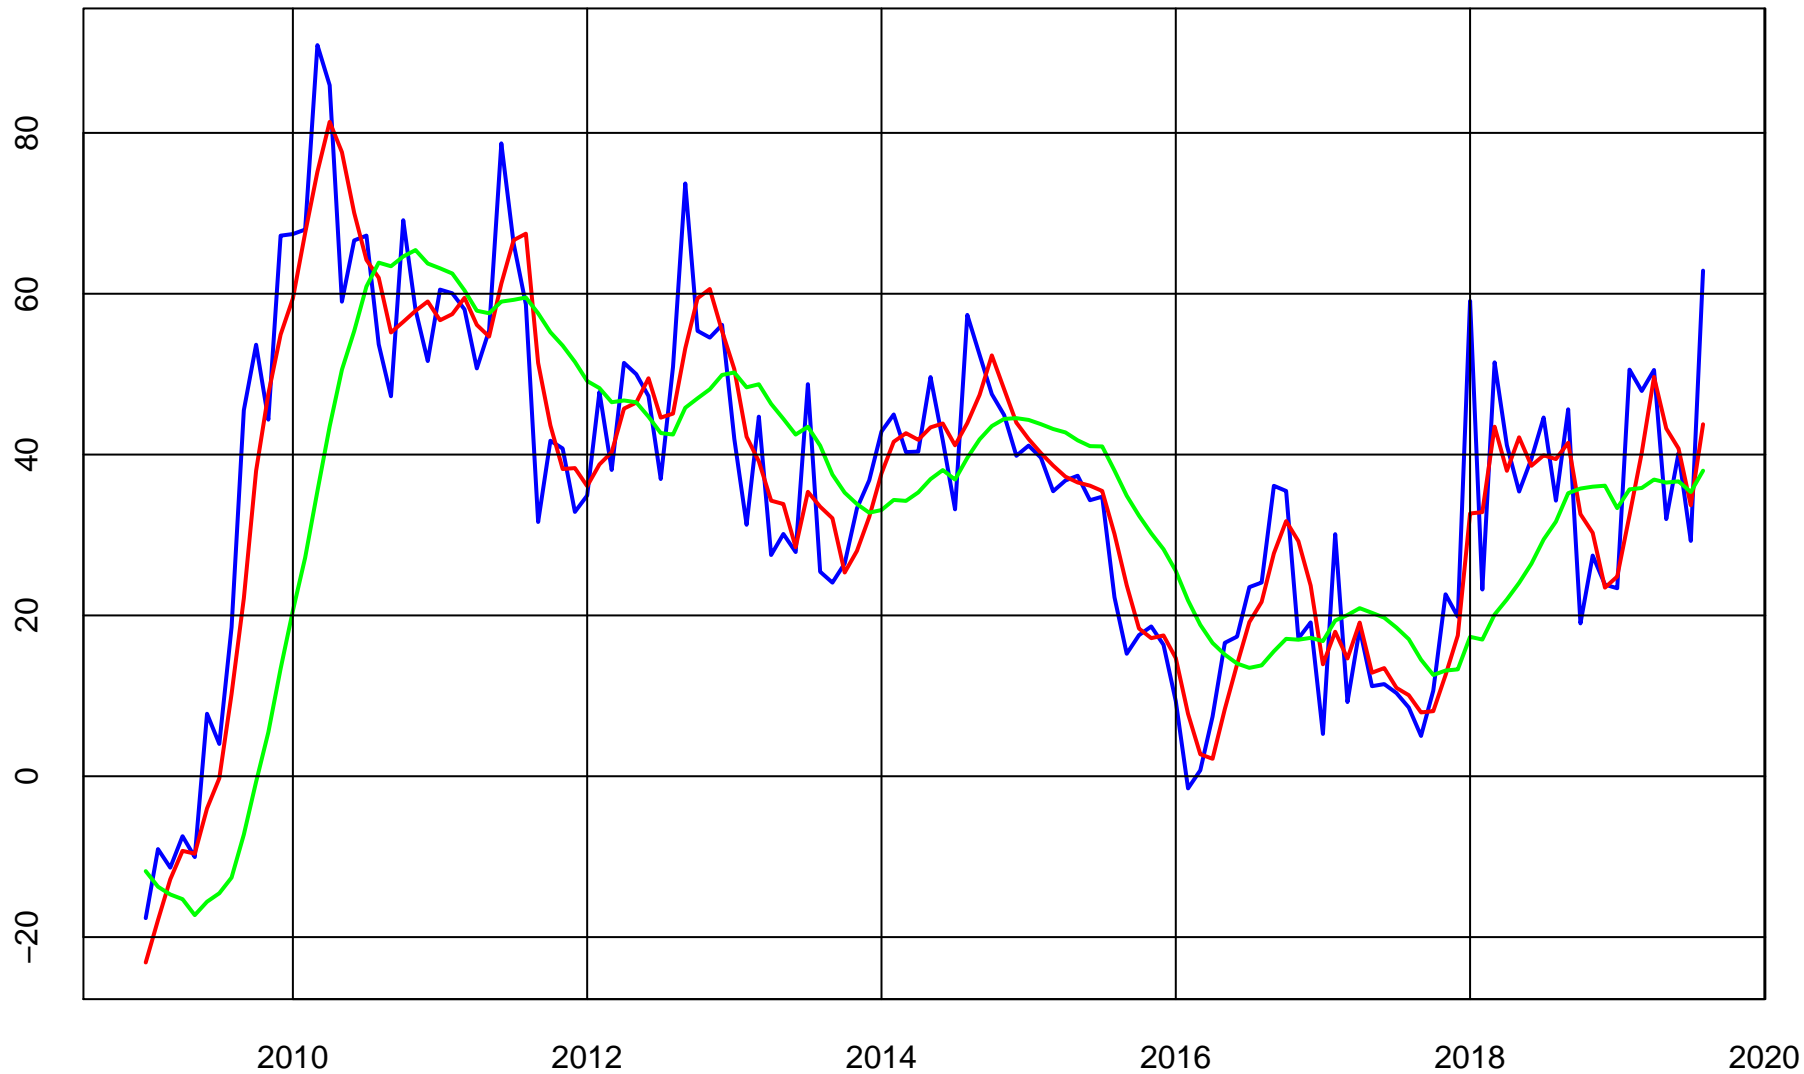

TRANSDIGM (TDG) ADJUSTED STOCK PRICE

Price Series (Blue)

Trend & Simple Forecast (Red)

TRANSDIGM (TDG) RATE-OF-CHANGE CURVES

ROC112 (Blue)

ROC312 (Red)

ROC1212 (Green)