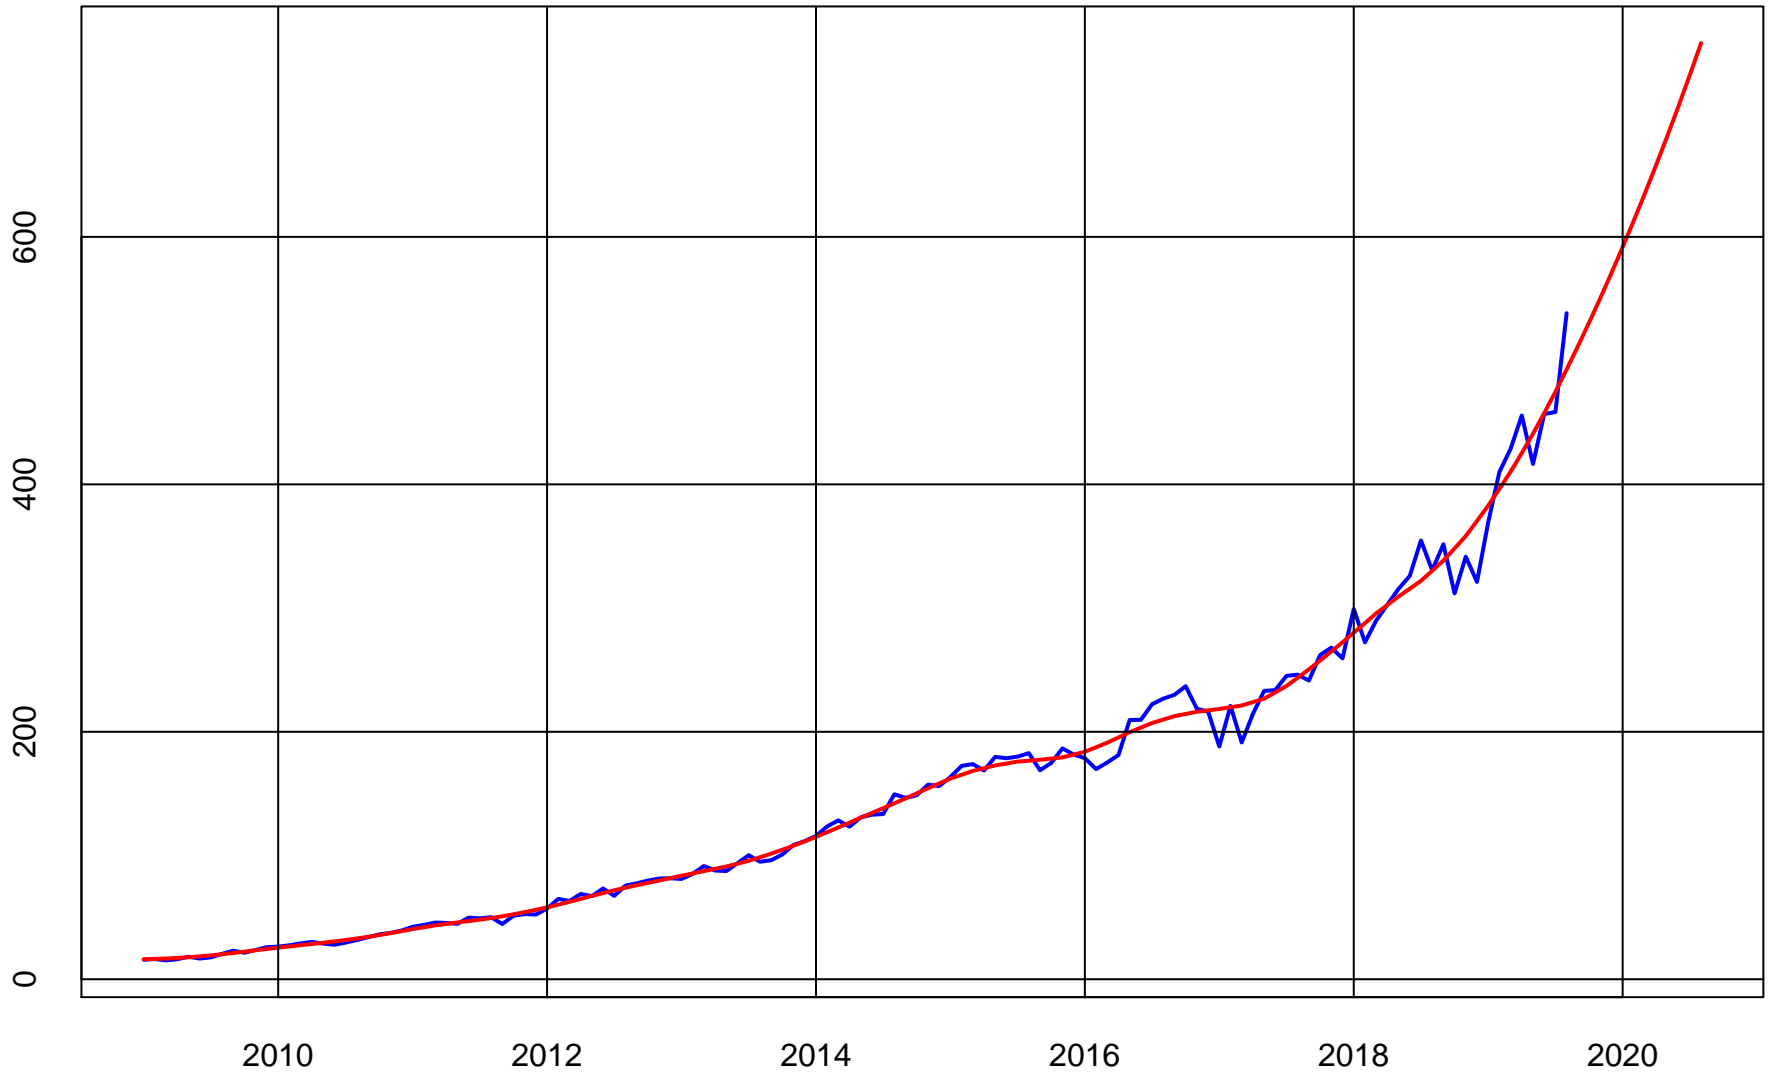

TRANSDIGM (TDG) ADJUSTED STOCK PRICE

Price Series (Blue)

Trend & Simple Forecast (Red)

TRANSDIGM (TDG) RATE-OF-CHANGE CURVES

ROC112 (Blue)

ROC312 (Red)

ROC1212 (Green)