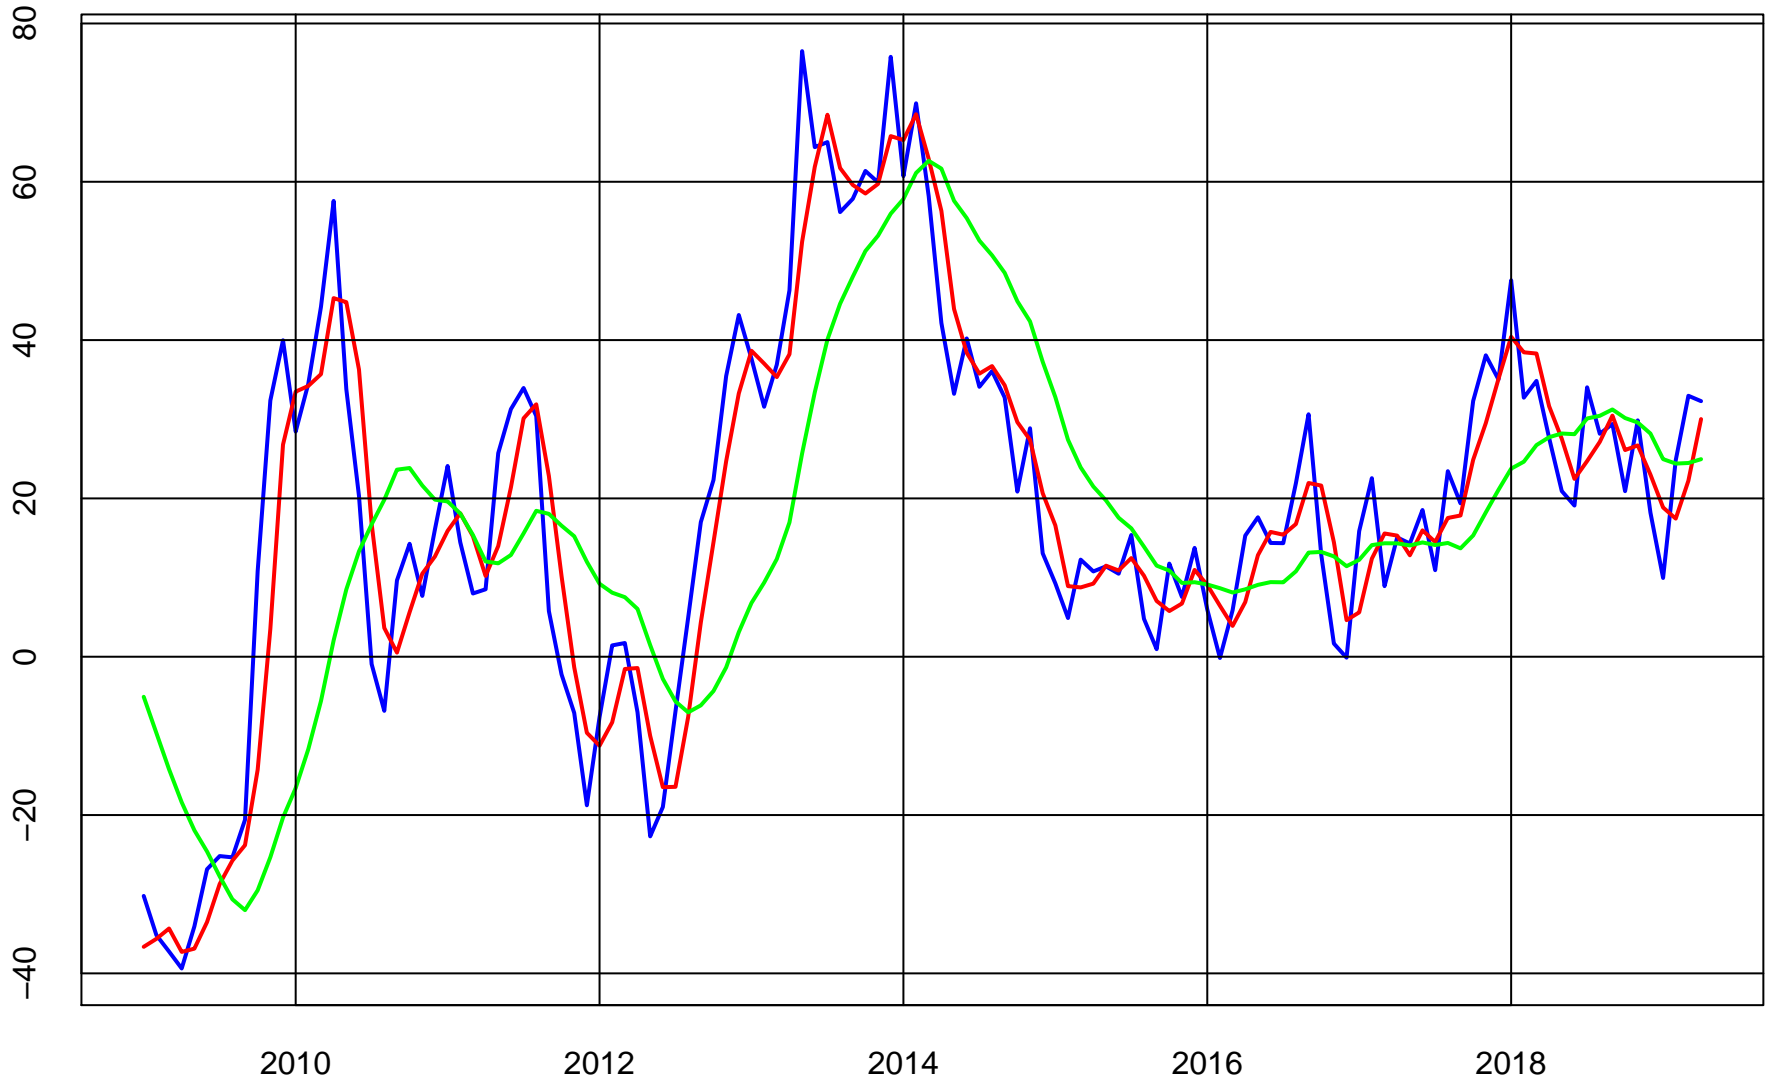

# THERMO FISHER (TMO) ADJUSTED STOCK PRICE

Series (Blue)

Trend & Simple Forecast (Red)

# THERMO FISHER (TMO) RATE-OF-CHANGE CURVES

ROC112 (Blue)

ROC312 (Red)

ROC1212 (Green)