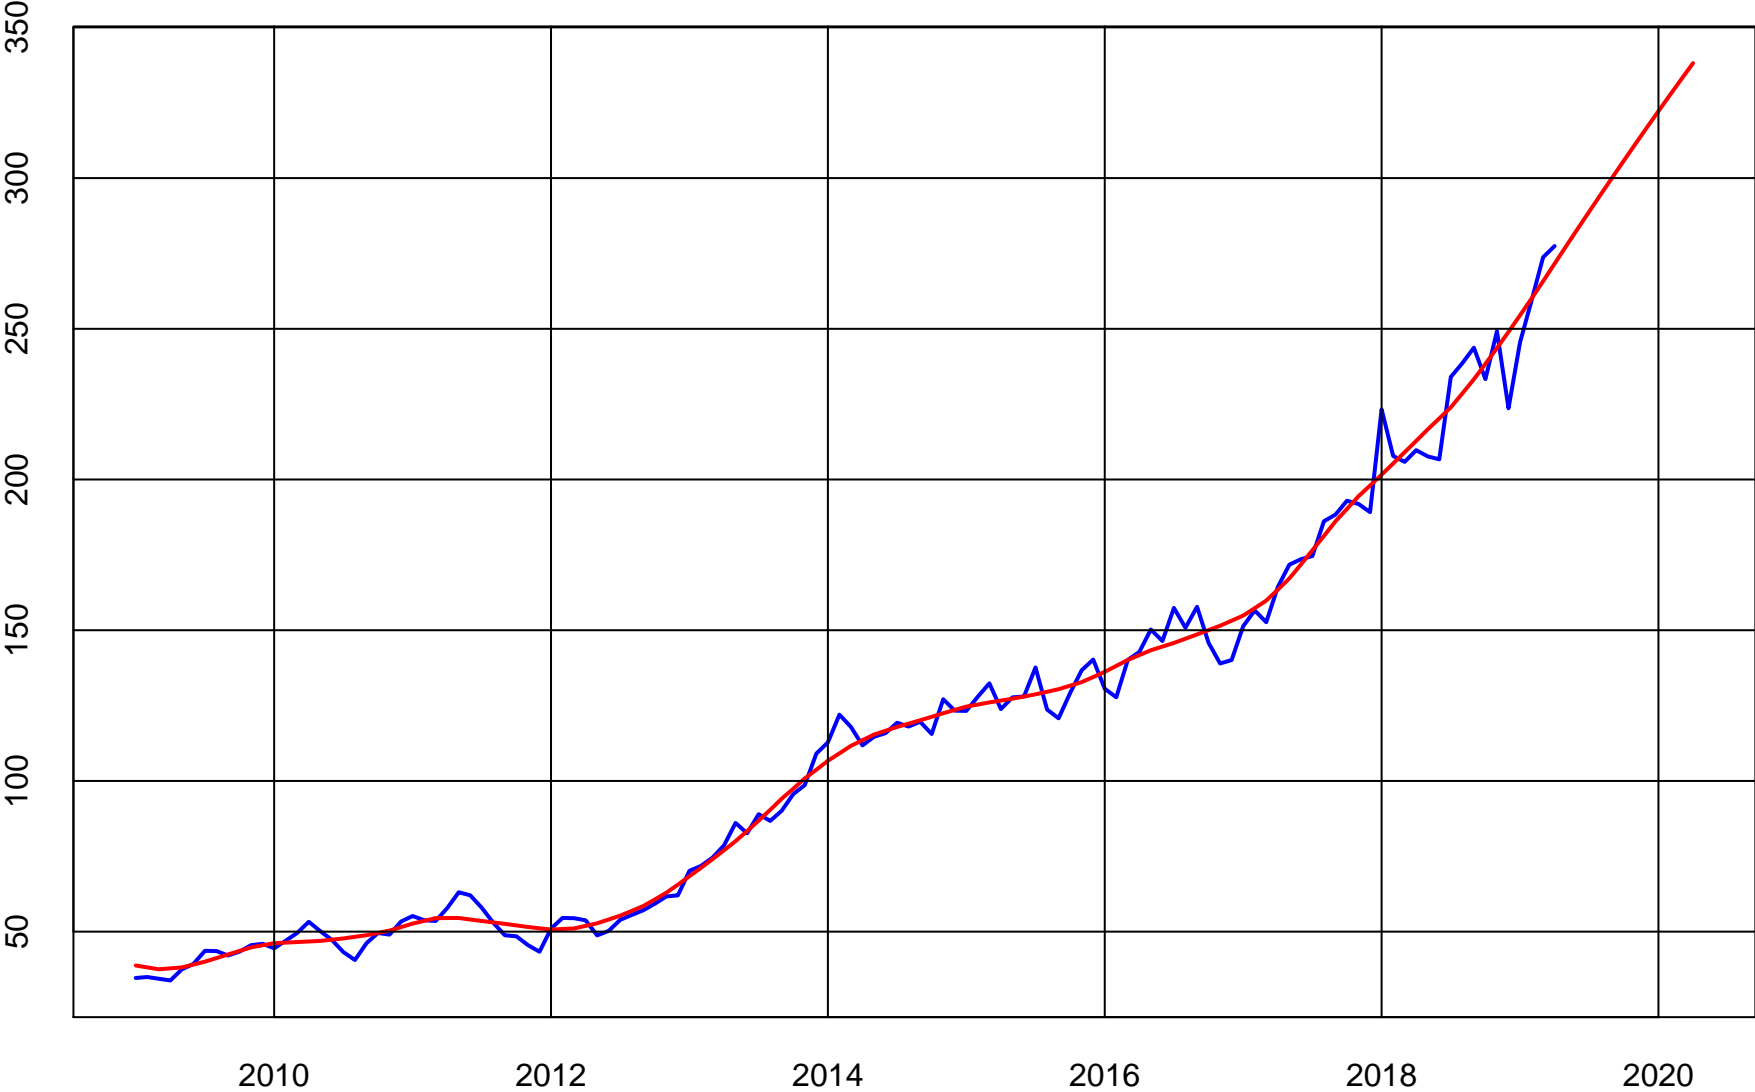

# THERMO FISHER (TMO) ADJUSTED STOCK PRICE

Series (Blue)

Trend & Simple Forecast (Red)

# THERMO FISHER (TMO) RATE-OF-CHANGE CURVES

ROC112 (Blue)

ROC312 (Red)

ROC1212 (Green)