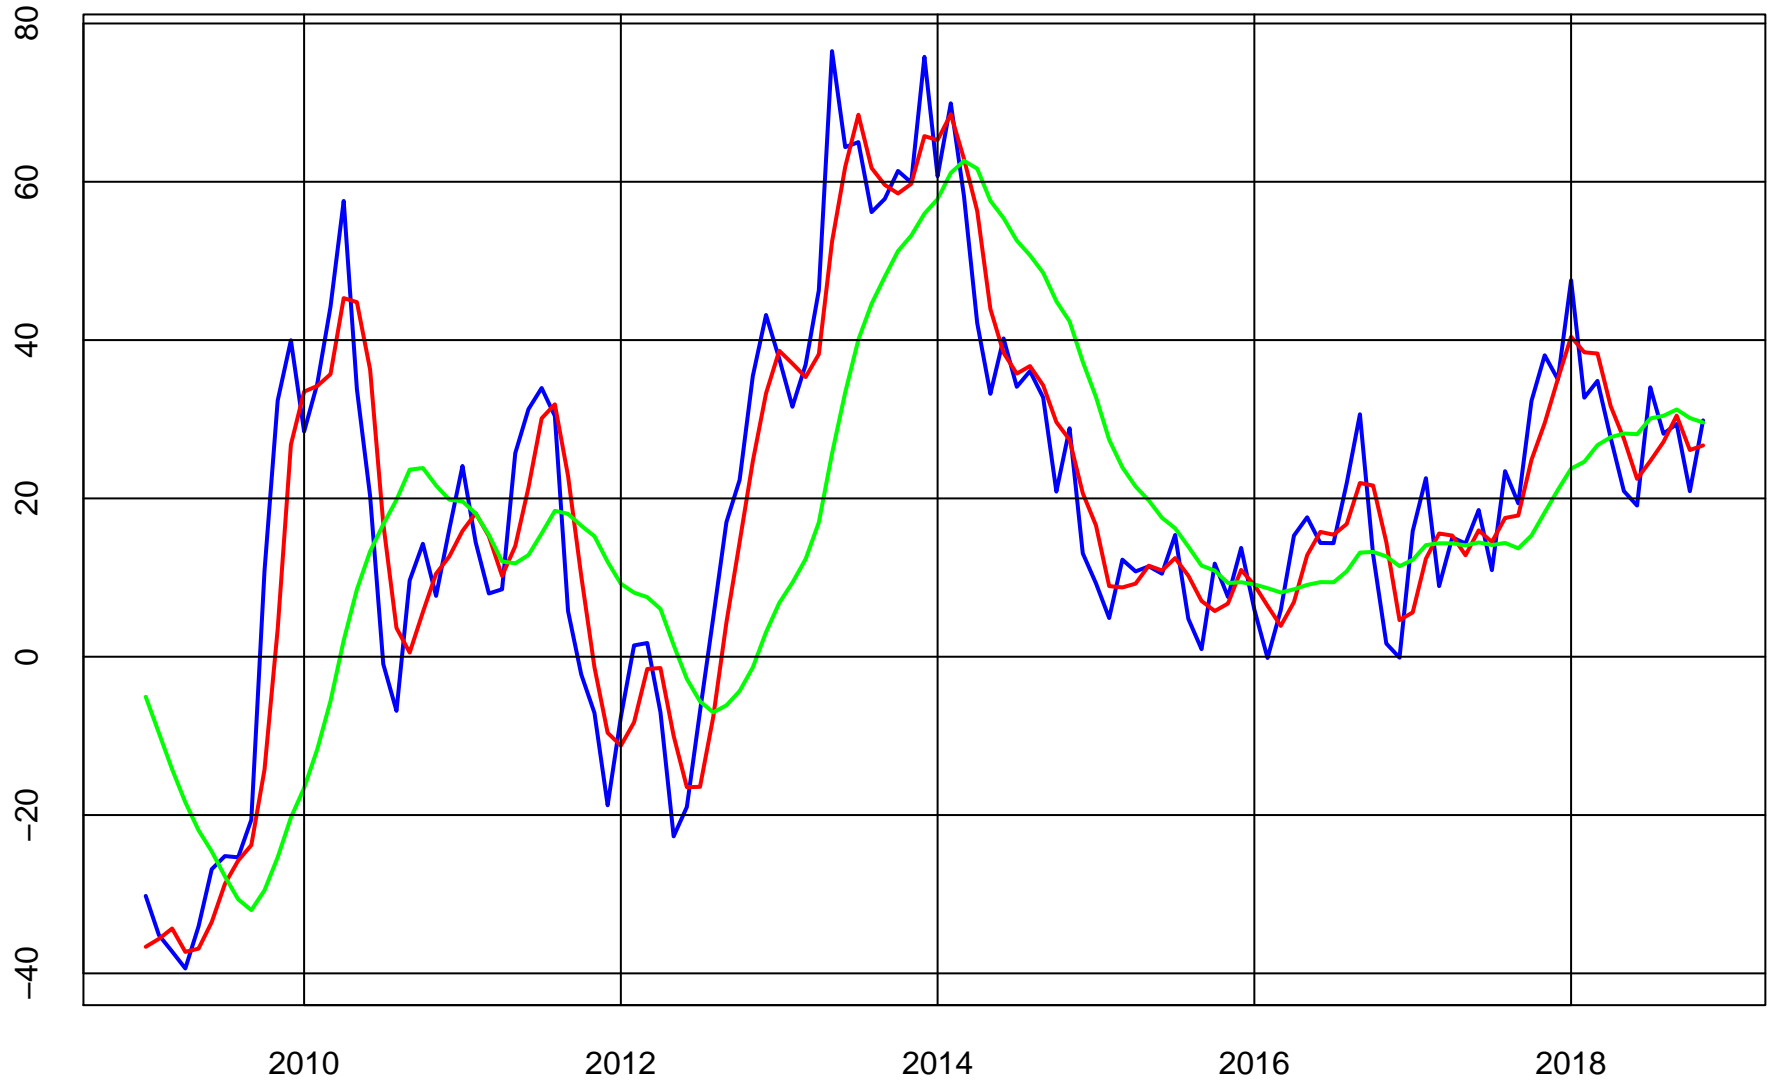

THERMO FISHER (TMO) ADJUSTED STOCK PRICE

Series (Blue)

Trend & Simple Forecast (Red)

THERMO FISHER (TMO) RATE-OF-CHANGE CURVES

ROC112 (Blue)

ROC312 (Red)

ROC1212 (Green)