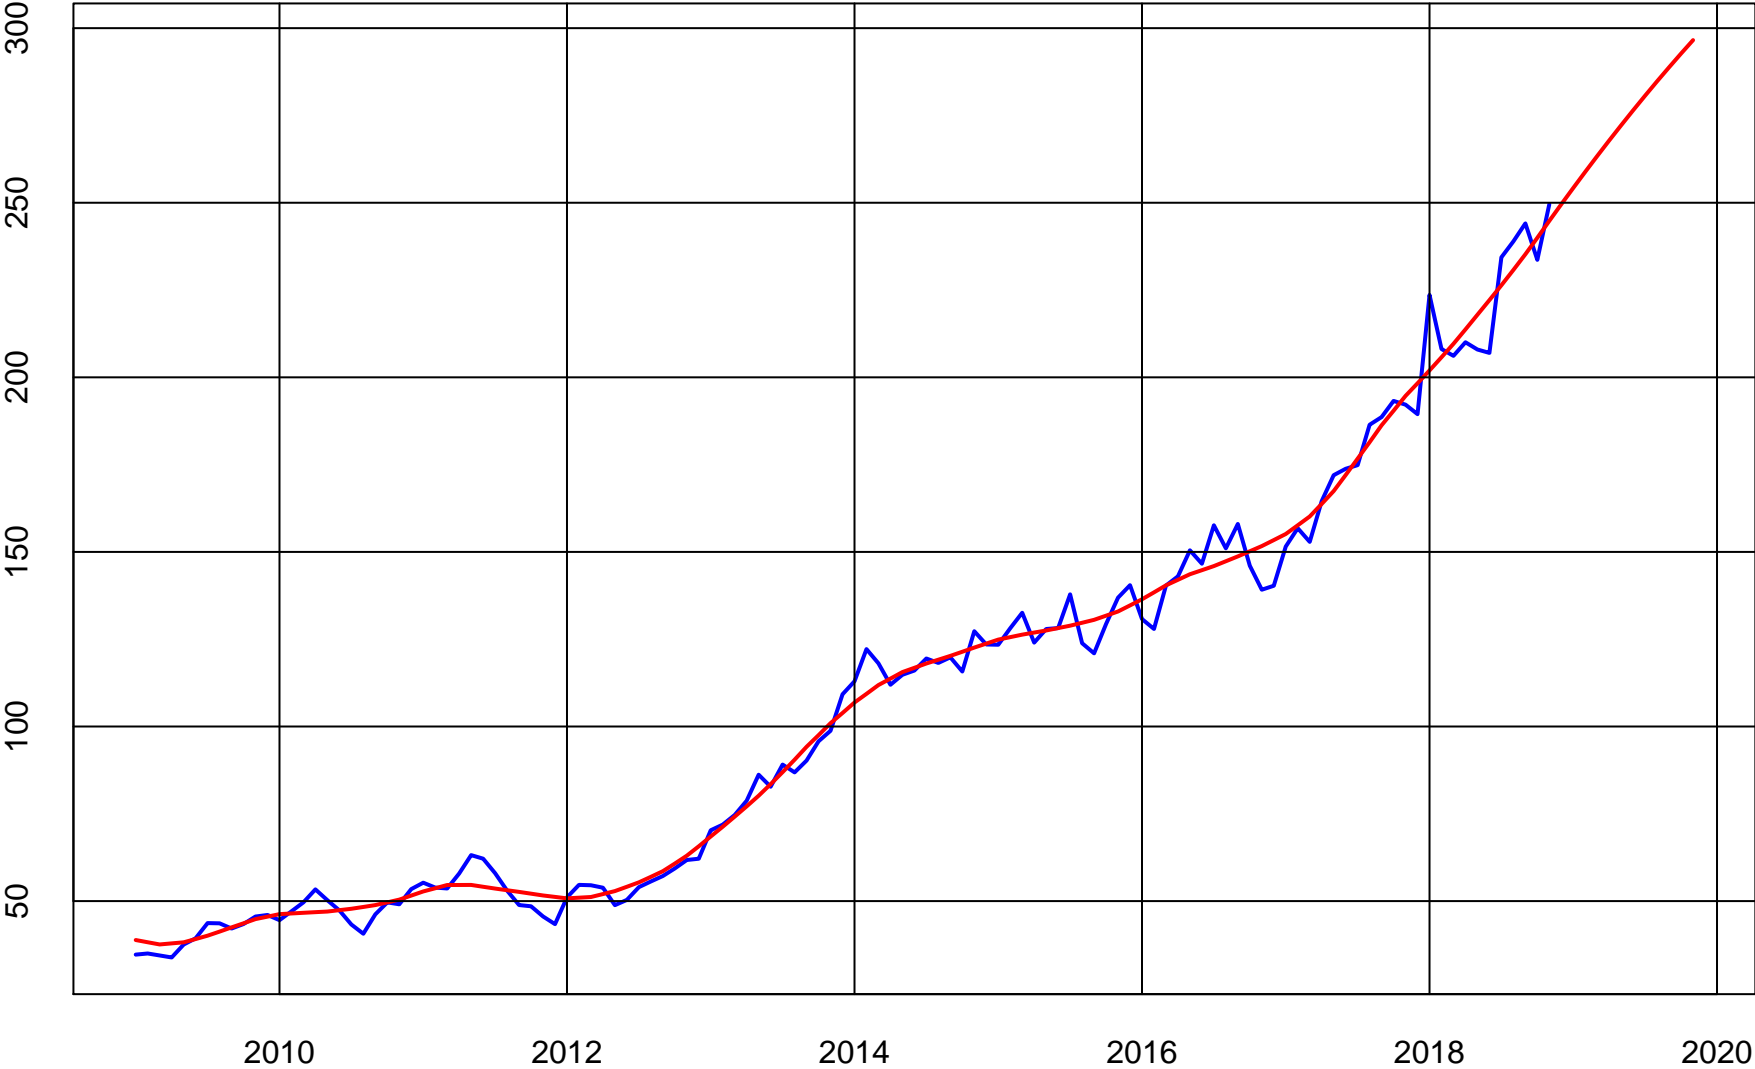

THERMO FISHER (TMO) ADJUSTED STOCK PRICE

Series (Blue)

Trend & Simple Forecast (Red)

THERMO FISHER (TMO) RATE-OF-CHANGE CURVES

ROC112 (Blue)

ROC312 (Red)

ROC1212 (Green)