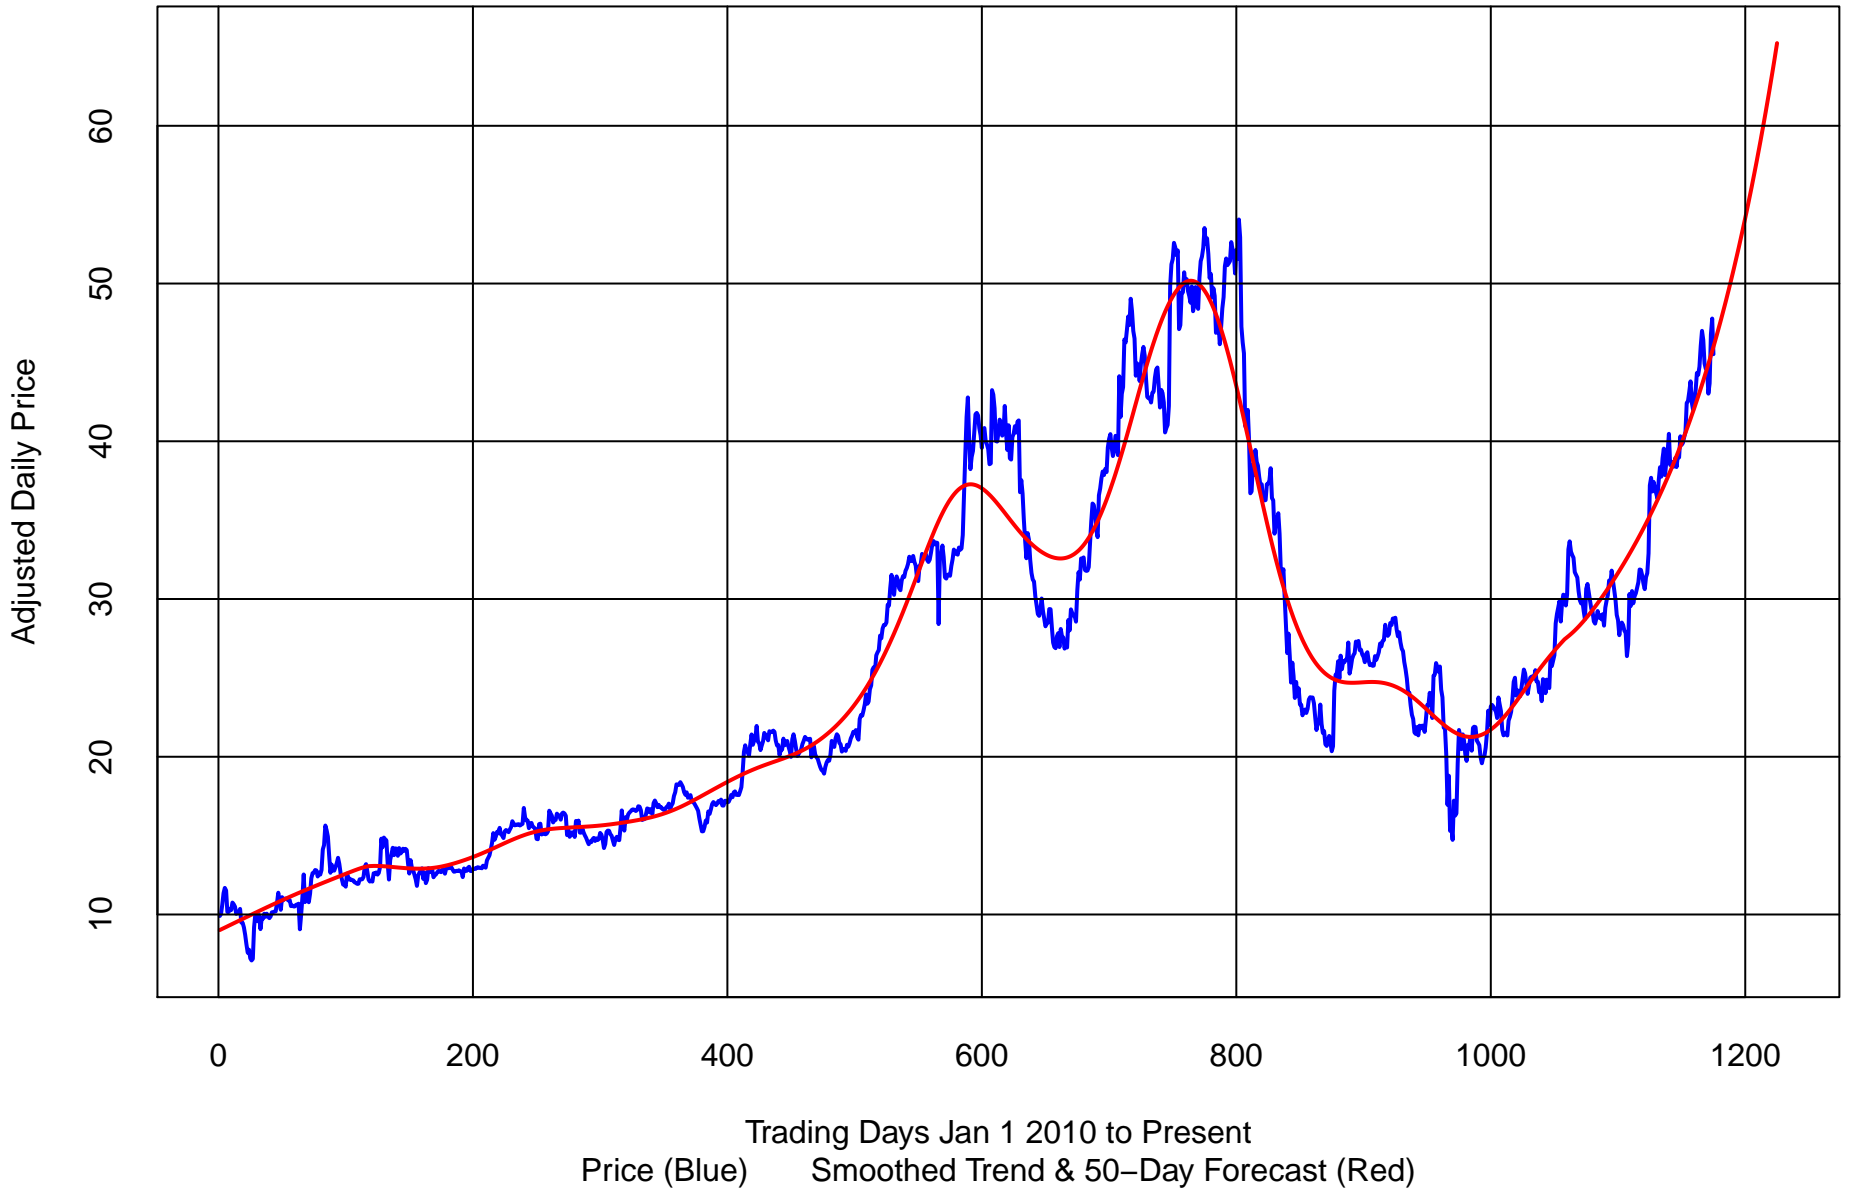

TURNING POINTS BRANDS (TPB) : 50-DAY POTL = 43%

TURNING POINTS BRANDS (TPB)