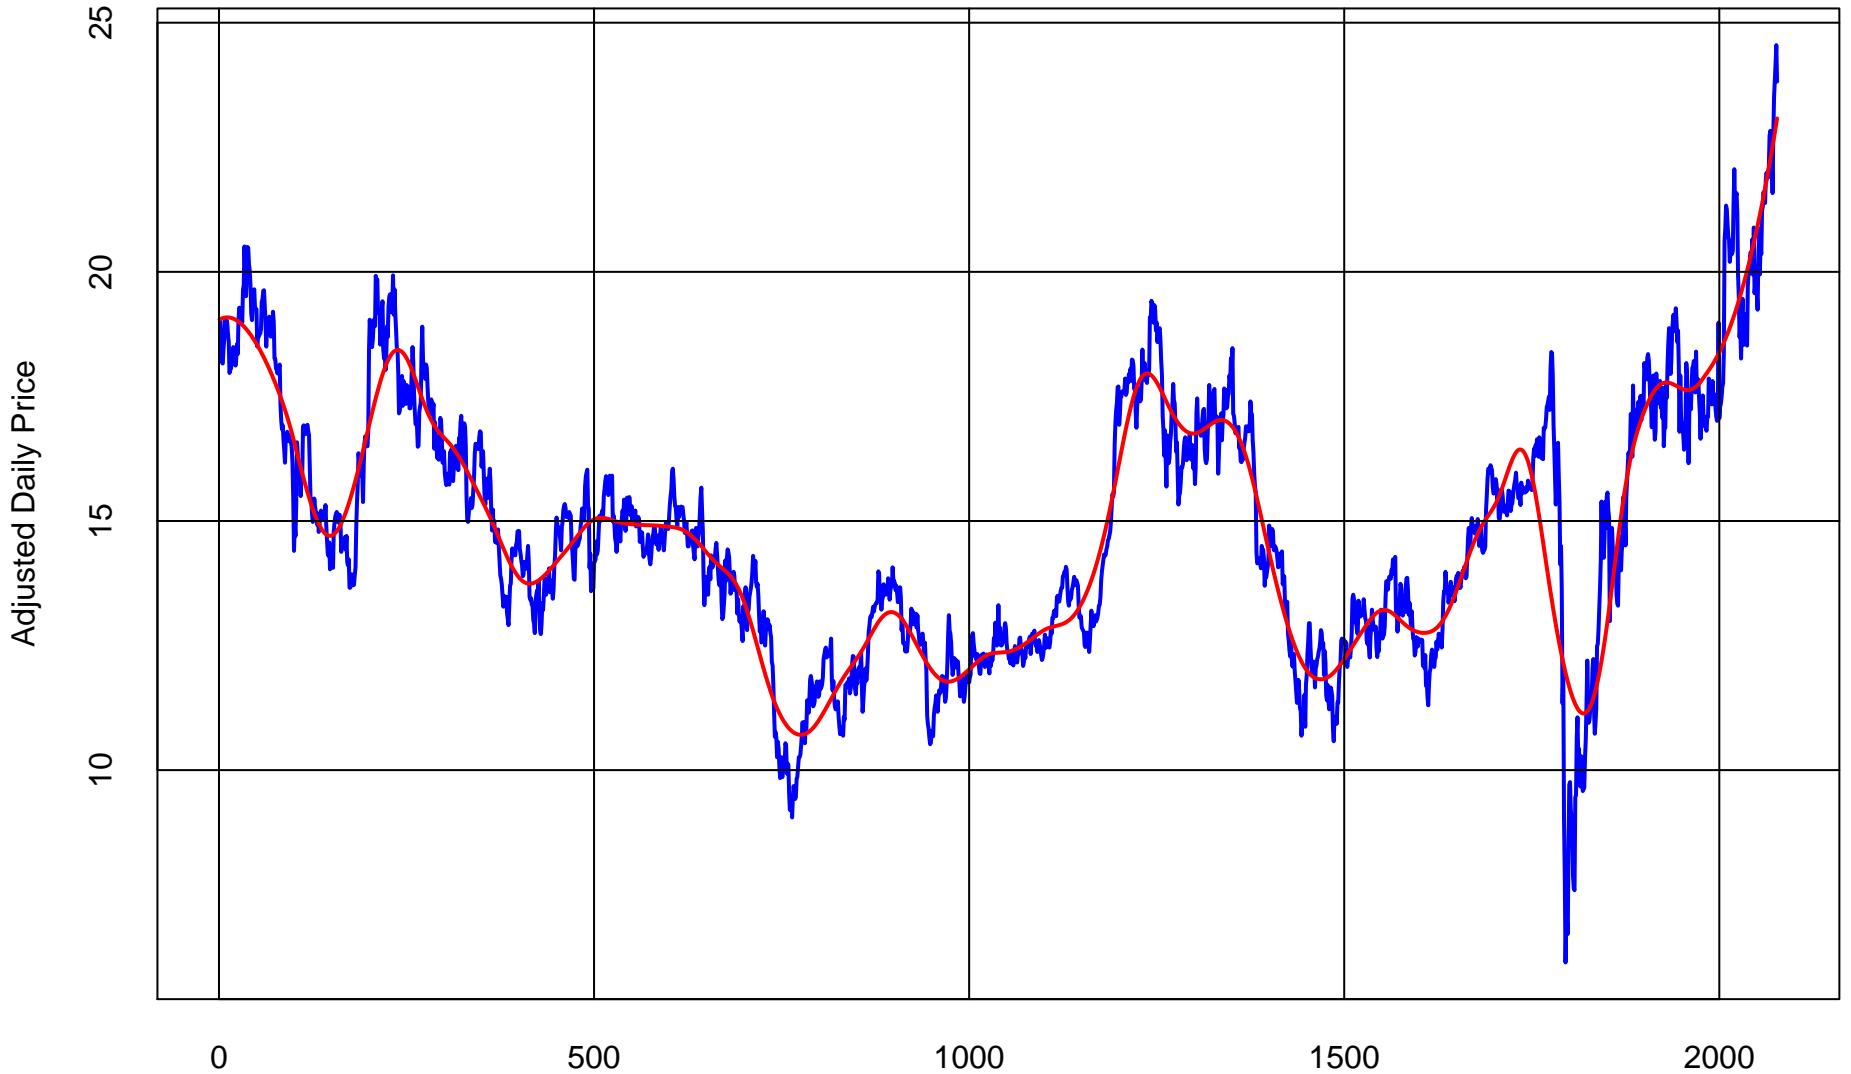

TRI POINTE HOMES (TPH)

Trading Days Jan 1 2010 to Present
Price (Blue) Smoothed Trend (Red)

TRI POINTE HOMES (TPH)