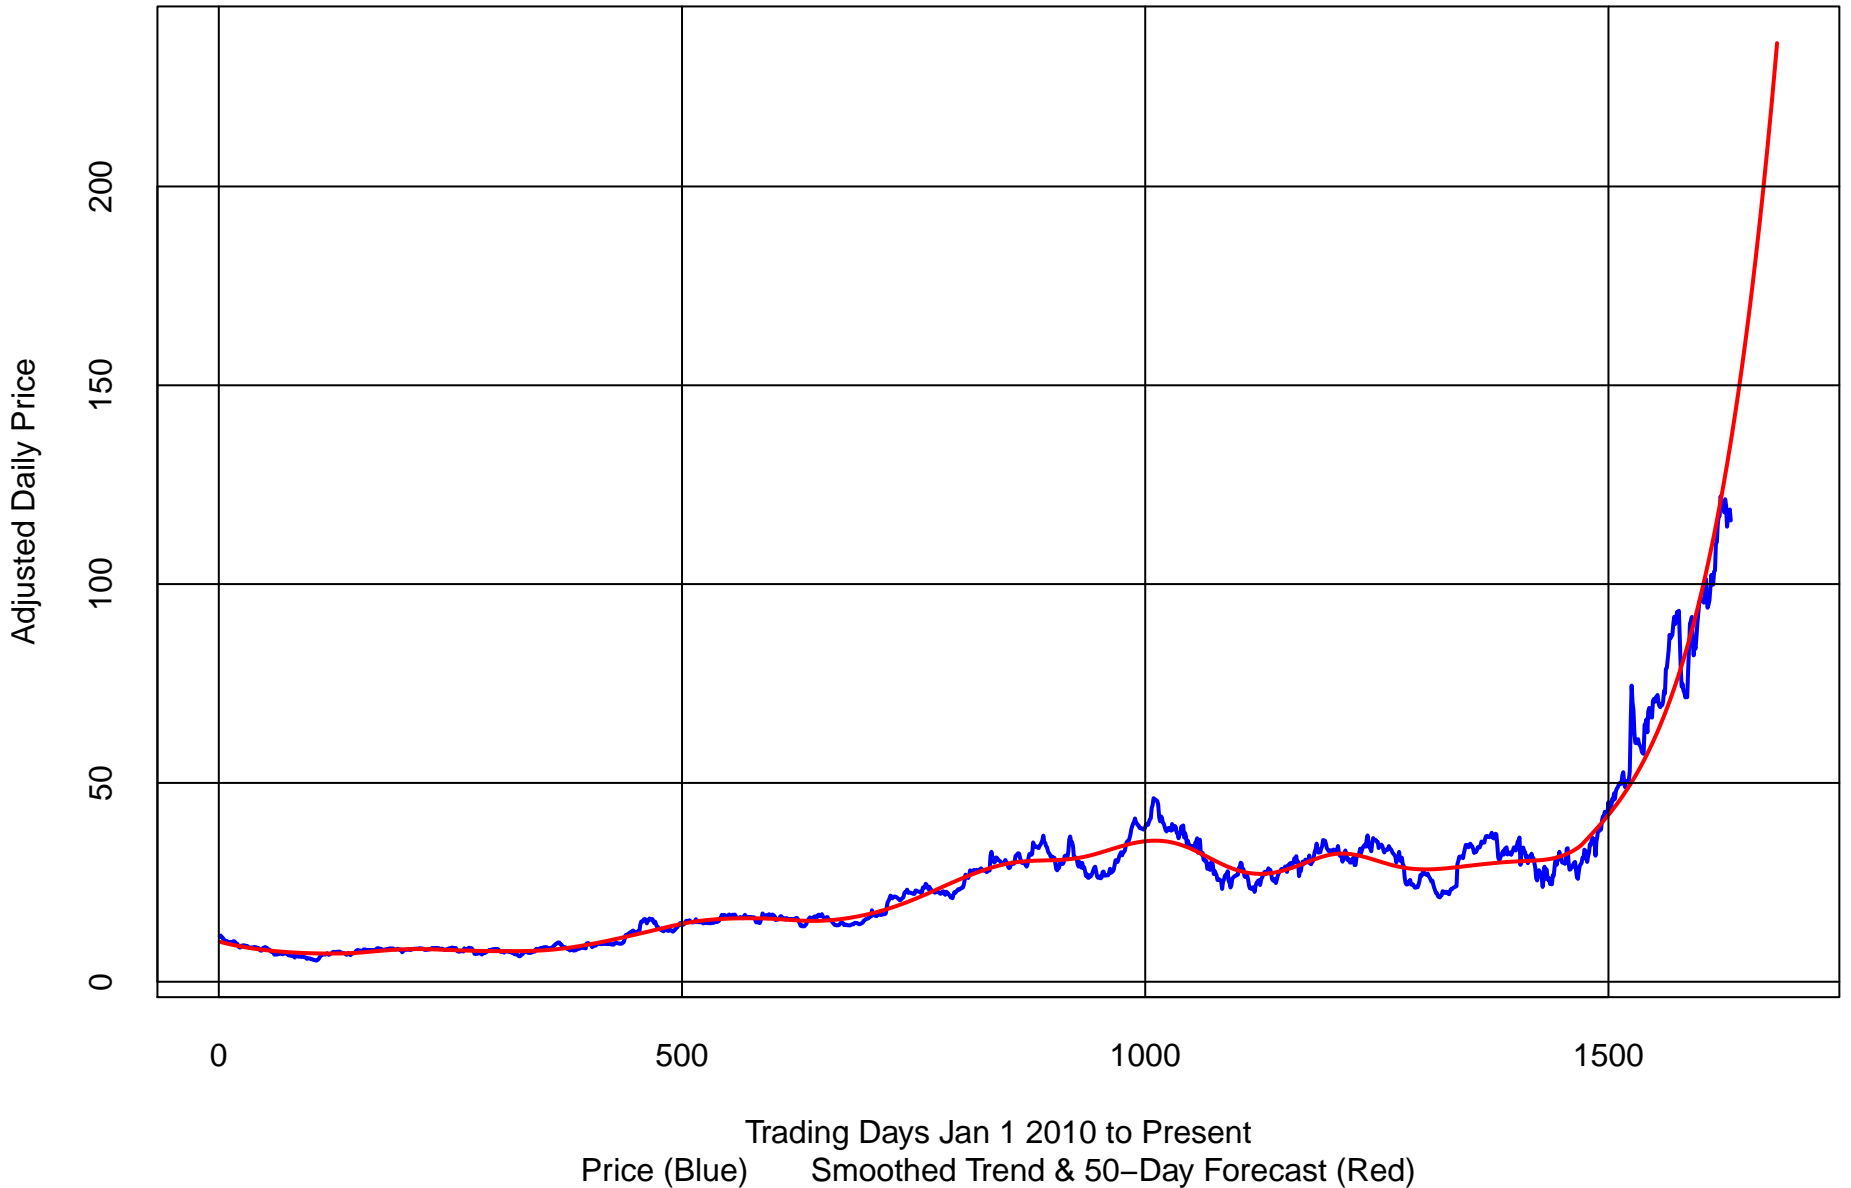

TRUPANION (TRUP) : 50-DAY POTL = 103%

TRUPANION (TRUP)