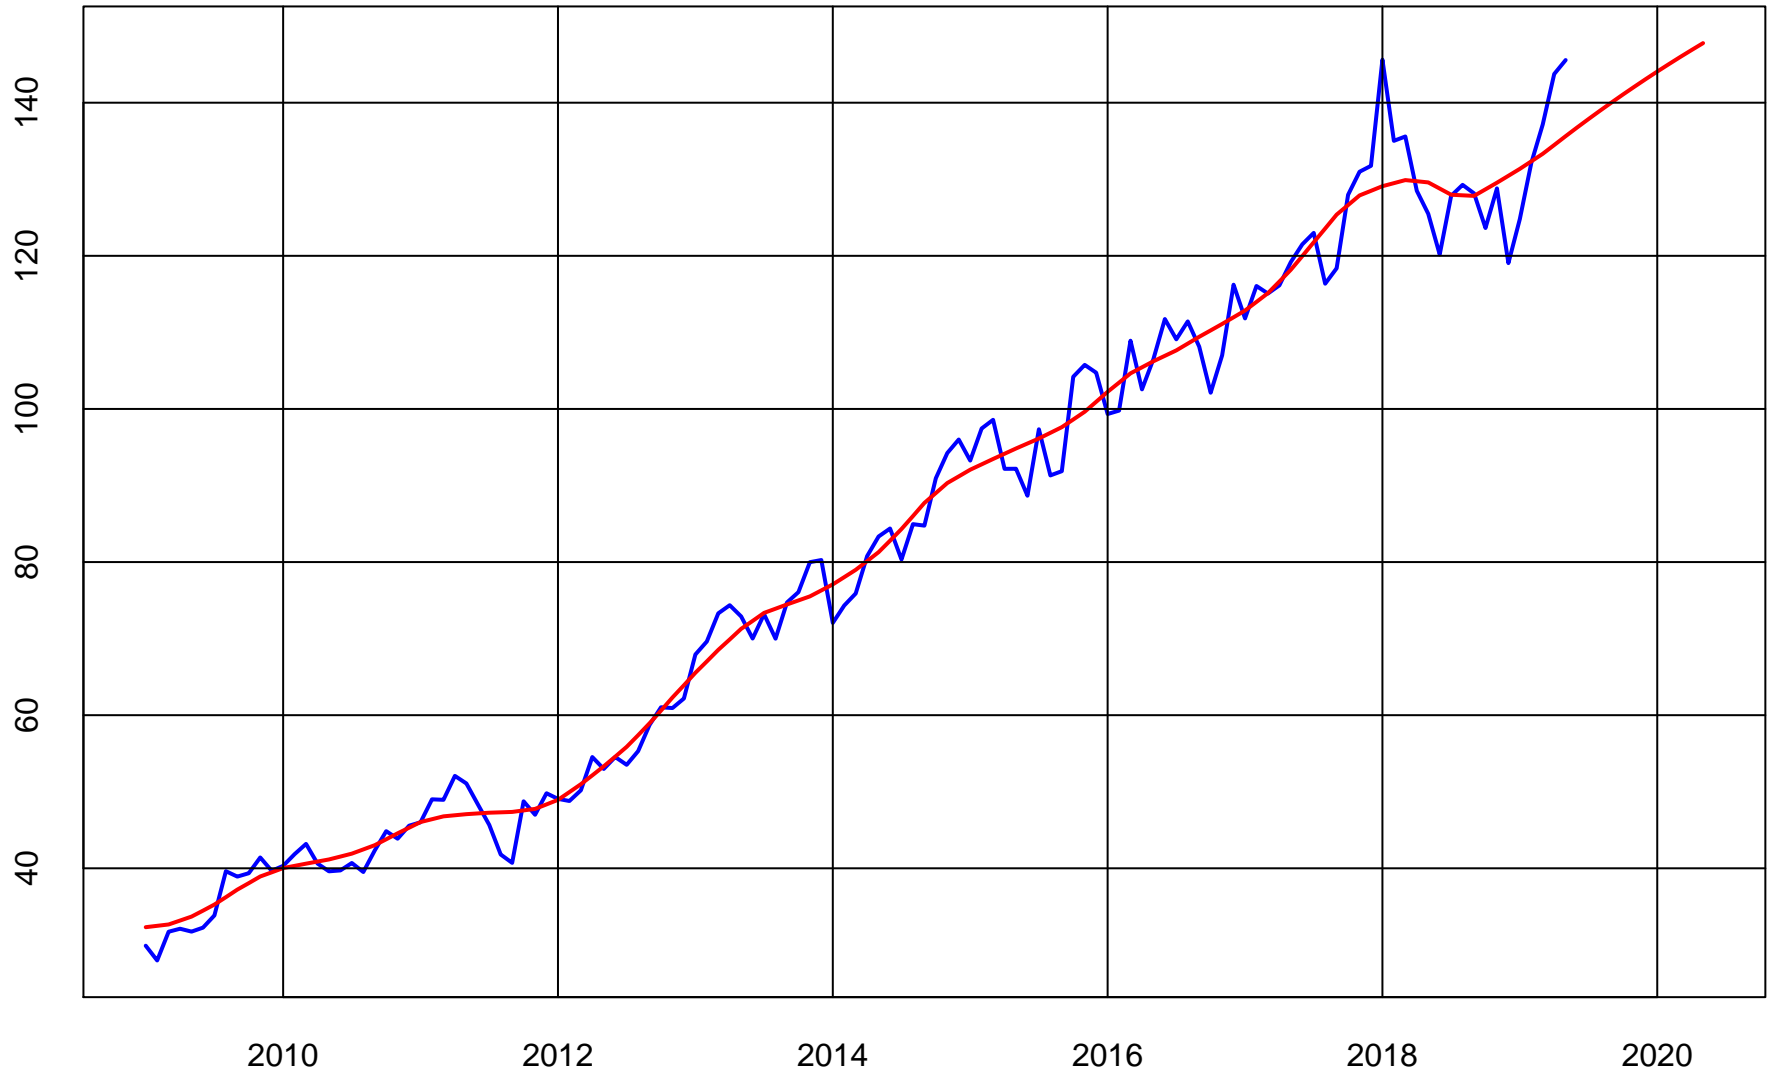

TRAVELERS (TRV) ADJUSTED STOCK PRICE

Series (Blue)

Trend & Simple Forecast (Red)

TRAVELERS (TRV) RATE-OF-CHANGE CURVES

ROC112 (Blue)

ROC312 (Red)

ROC1212 (Green)