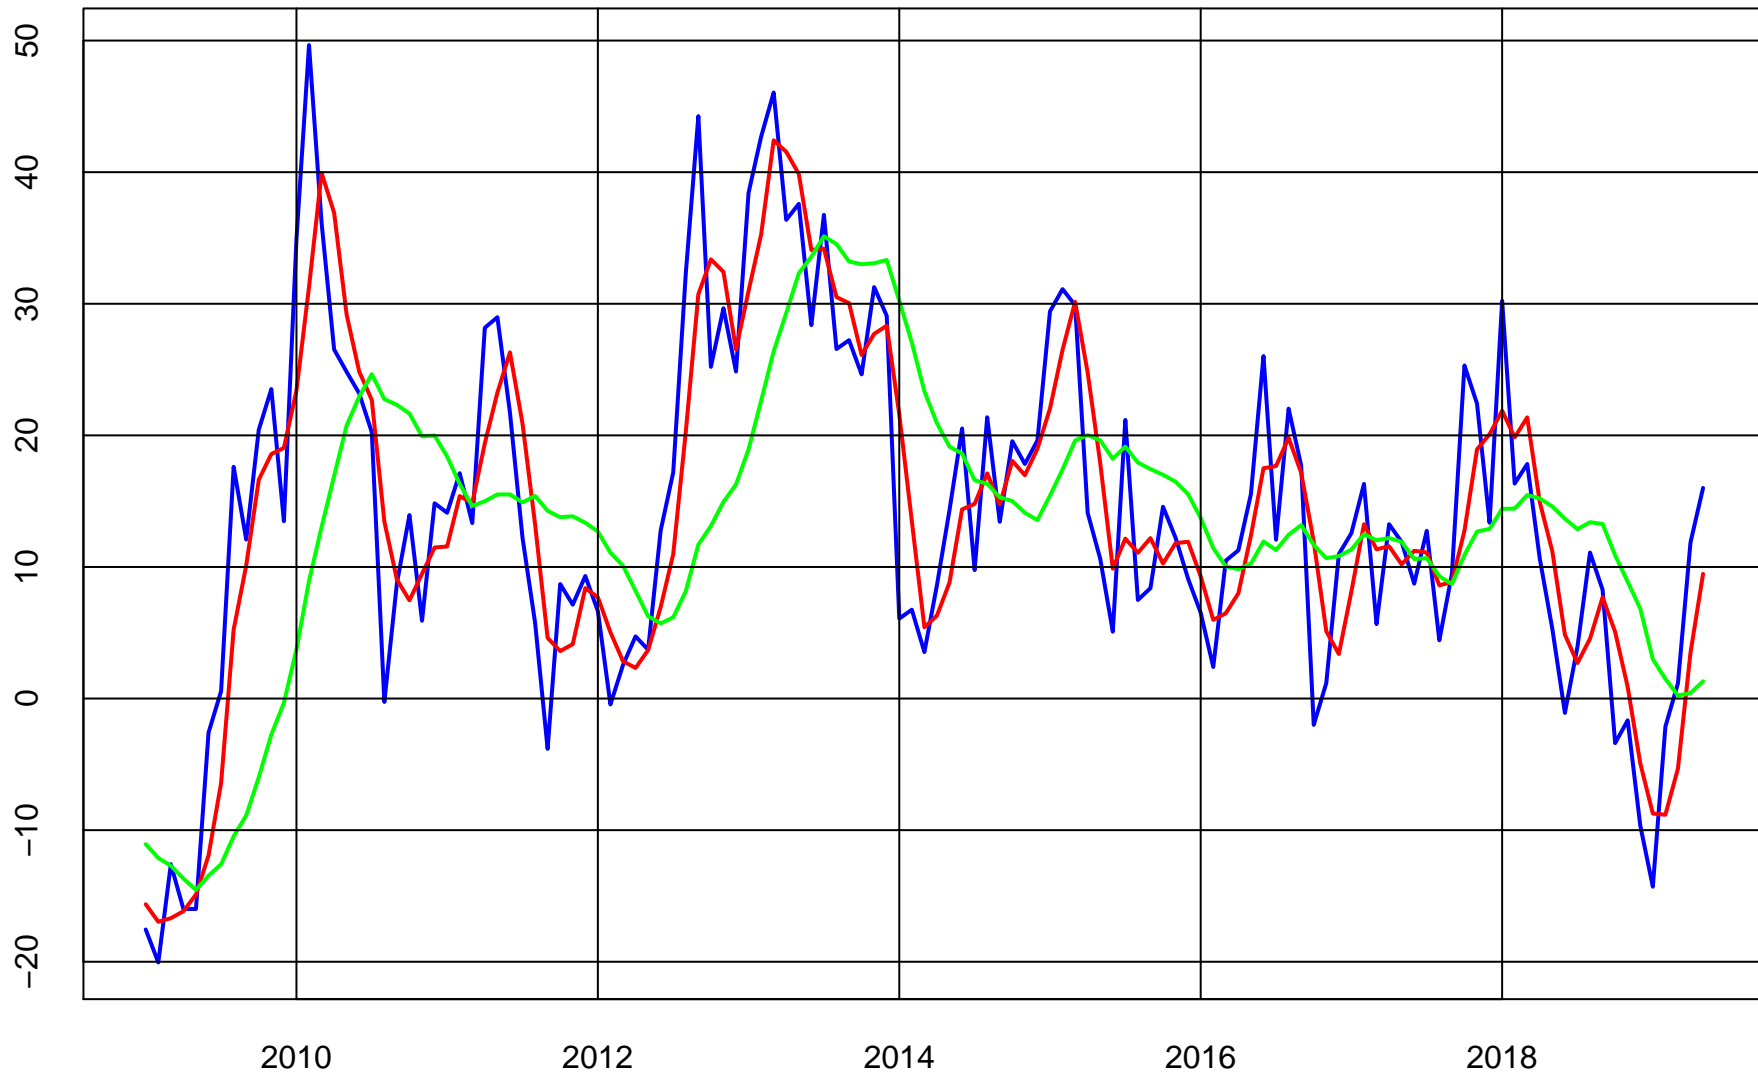

TRAVELERS (TRV) ADJUSTED STOCK PRICE

Series (Blue)

Trend & Simple Forecast (Red)

TRAVELERS (TRV) RATE-OF-CHANGE CURVES

ROC112 (Blue)

ROC312 (Red)

ROC1212 (Green)