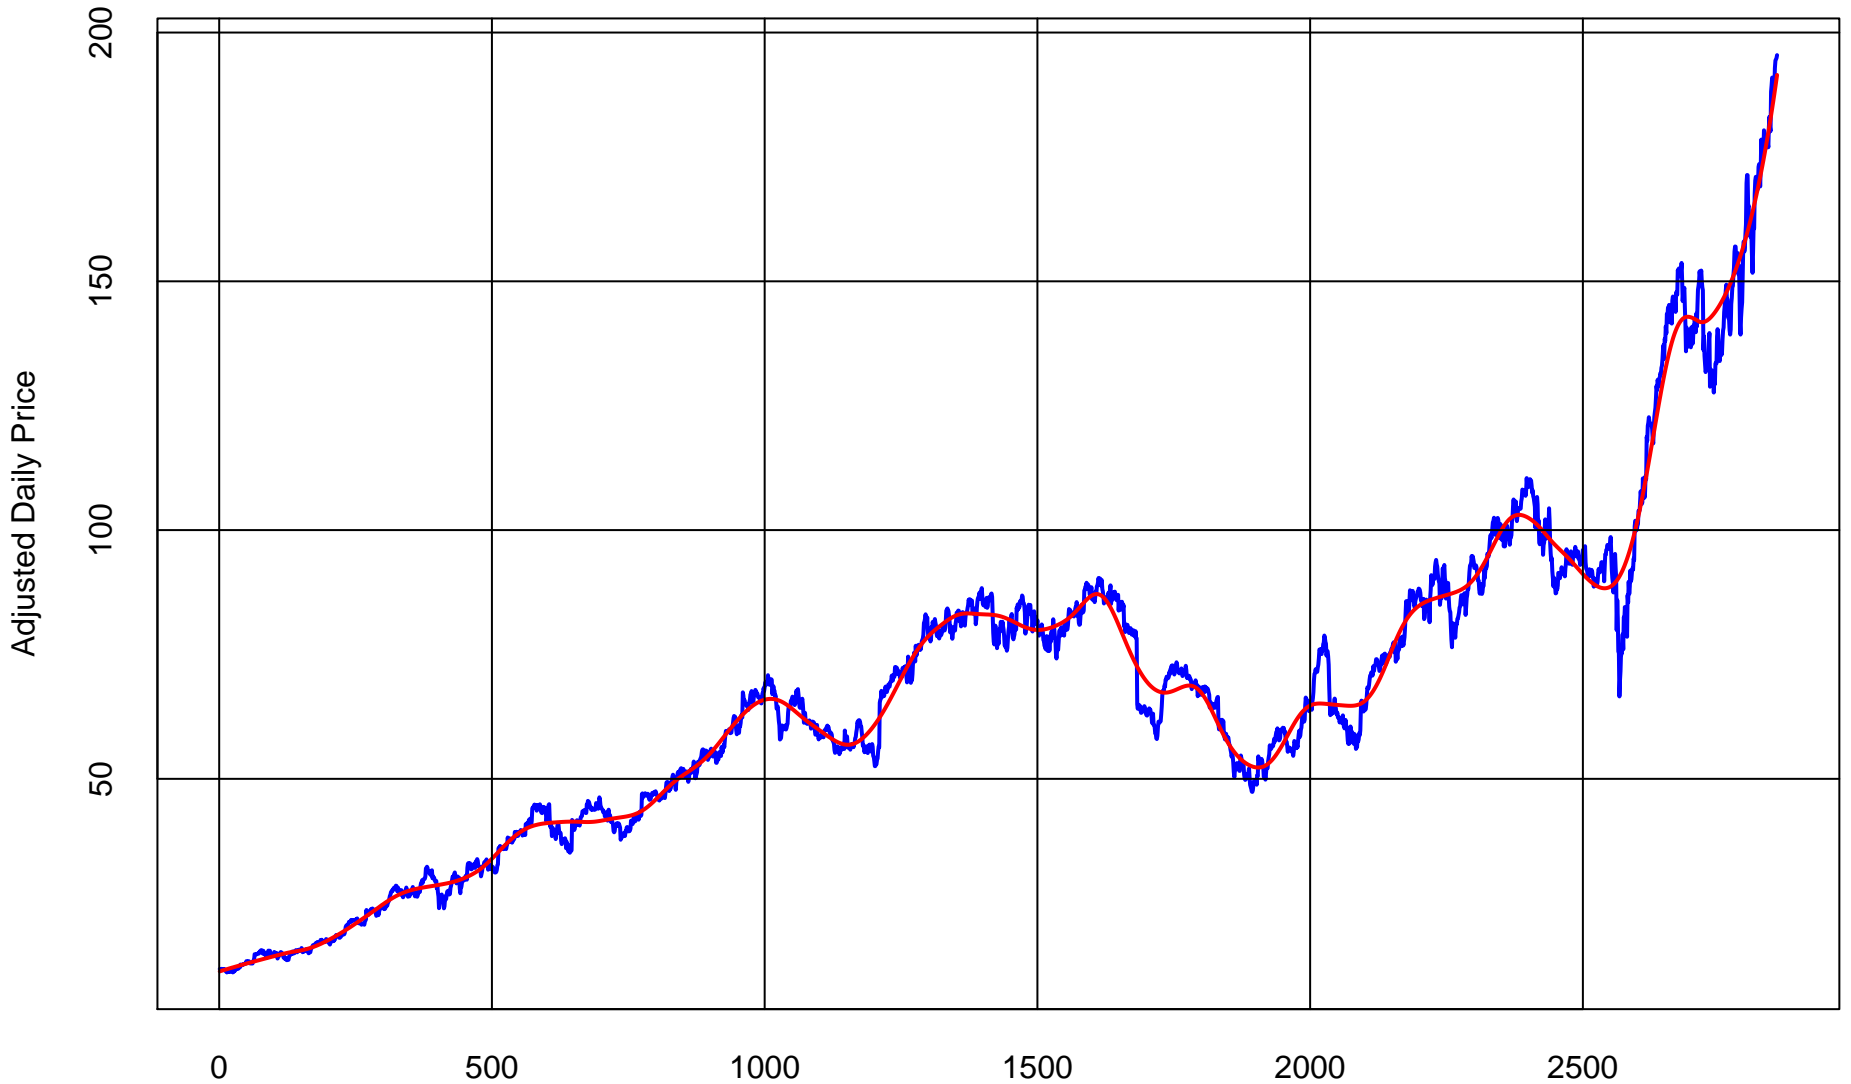

TRACTOR SUPPLY (TSCO)

Trading Days Jan 1 2010 to Present
Price (Blue) Smoothed Trend (Red)

TRACTOR SUPPLY (TSCO)