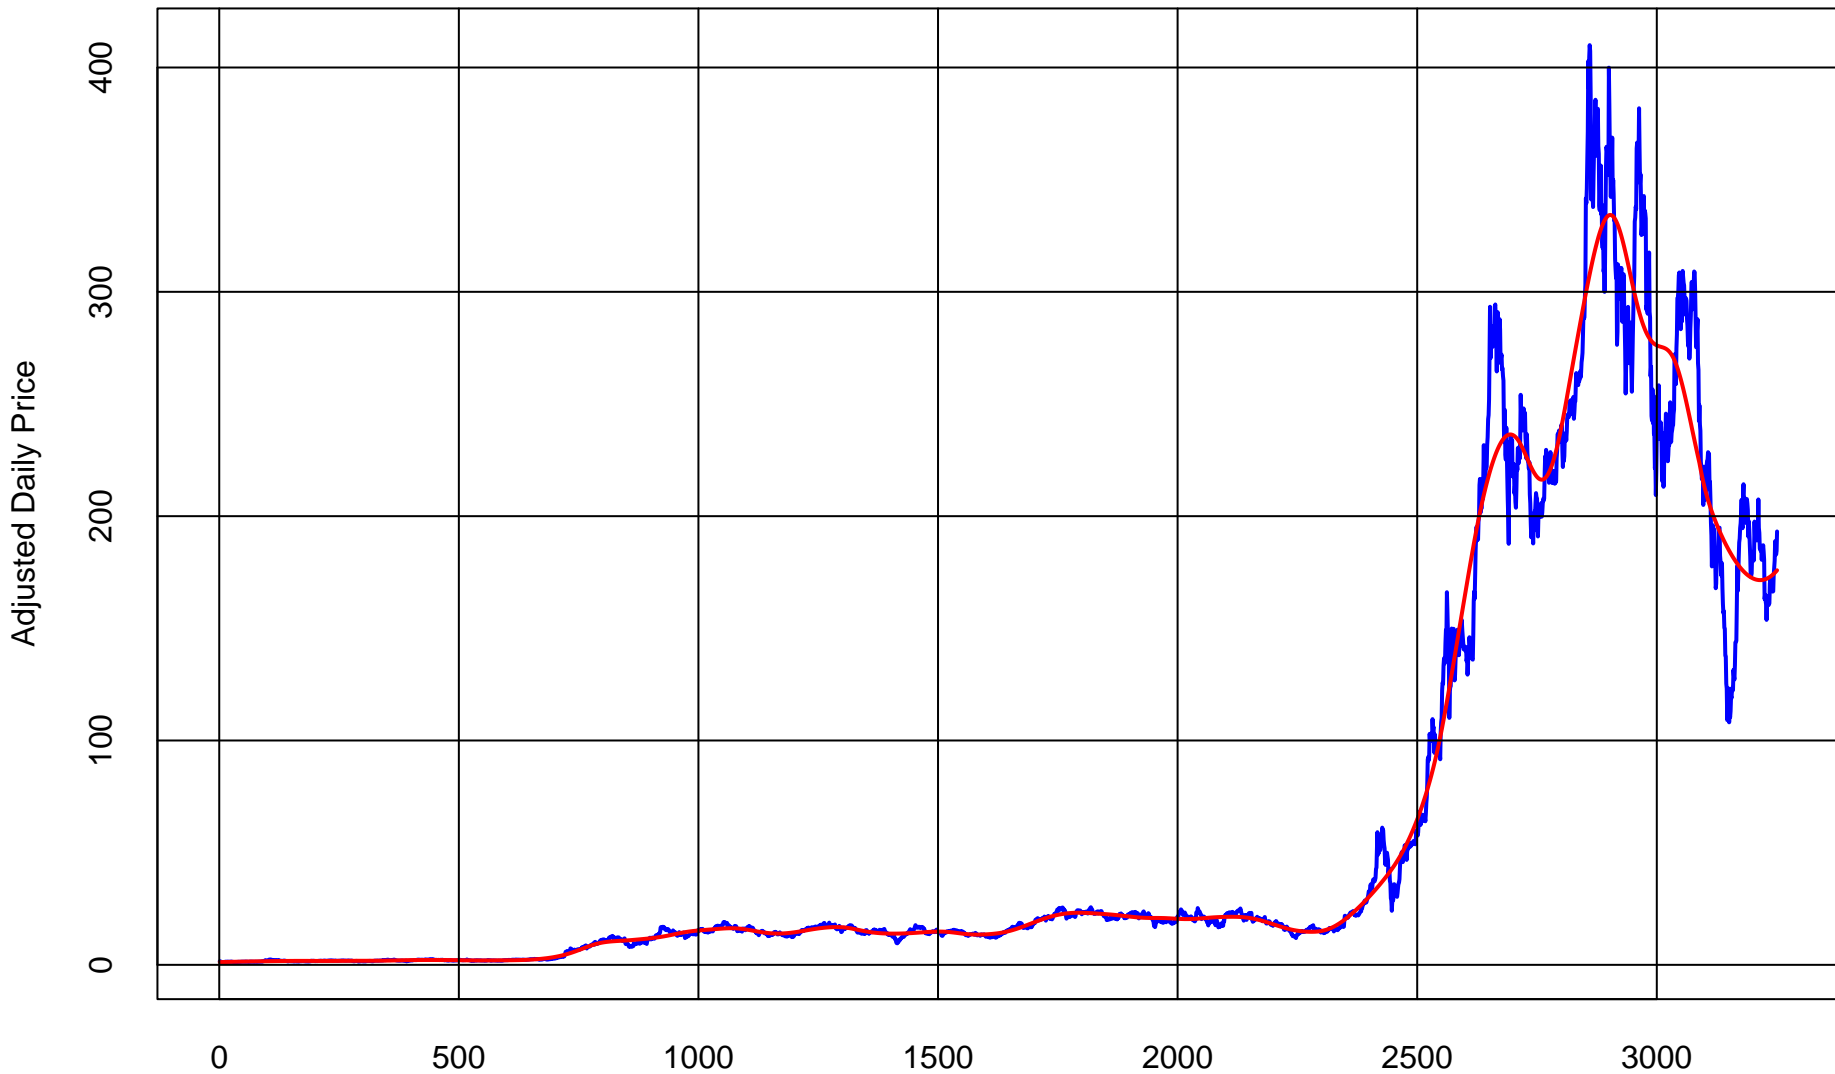

TESLA (TSLA)

Trading Days Jan 1 2010 to Present
Price (Blue) Smoothed Trend (Red)

TESLA (TSLA)