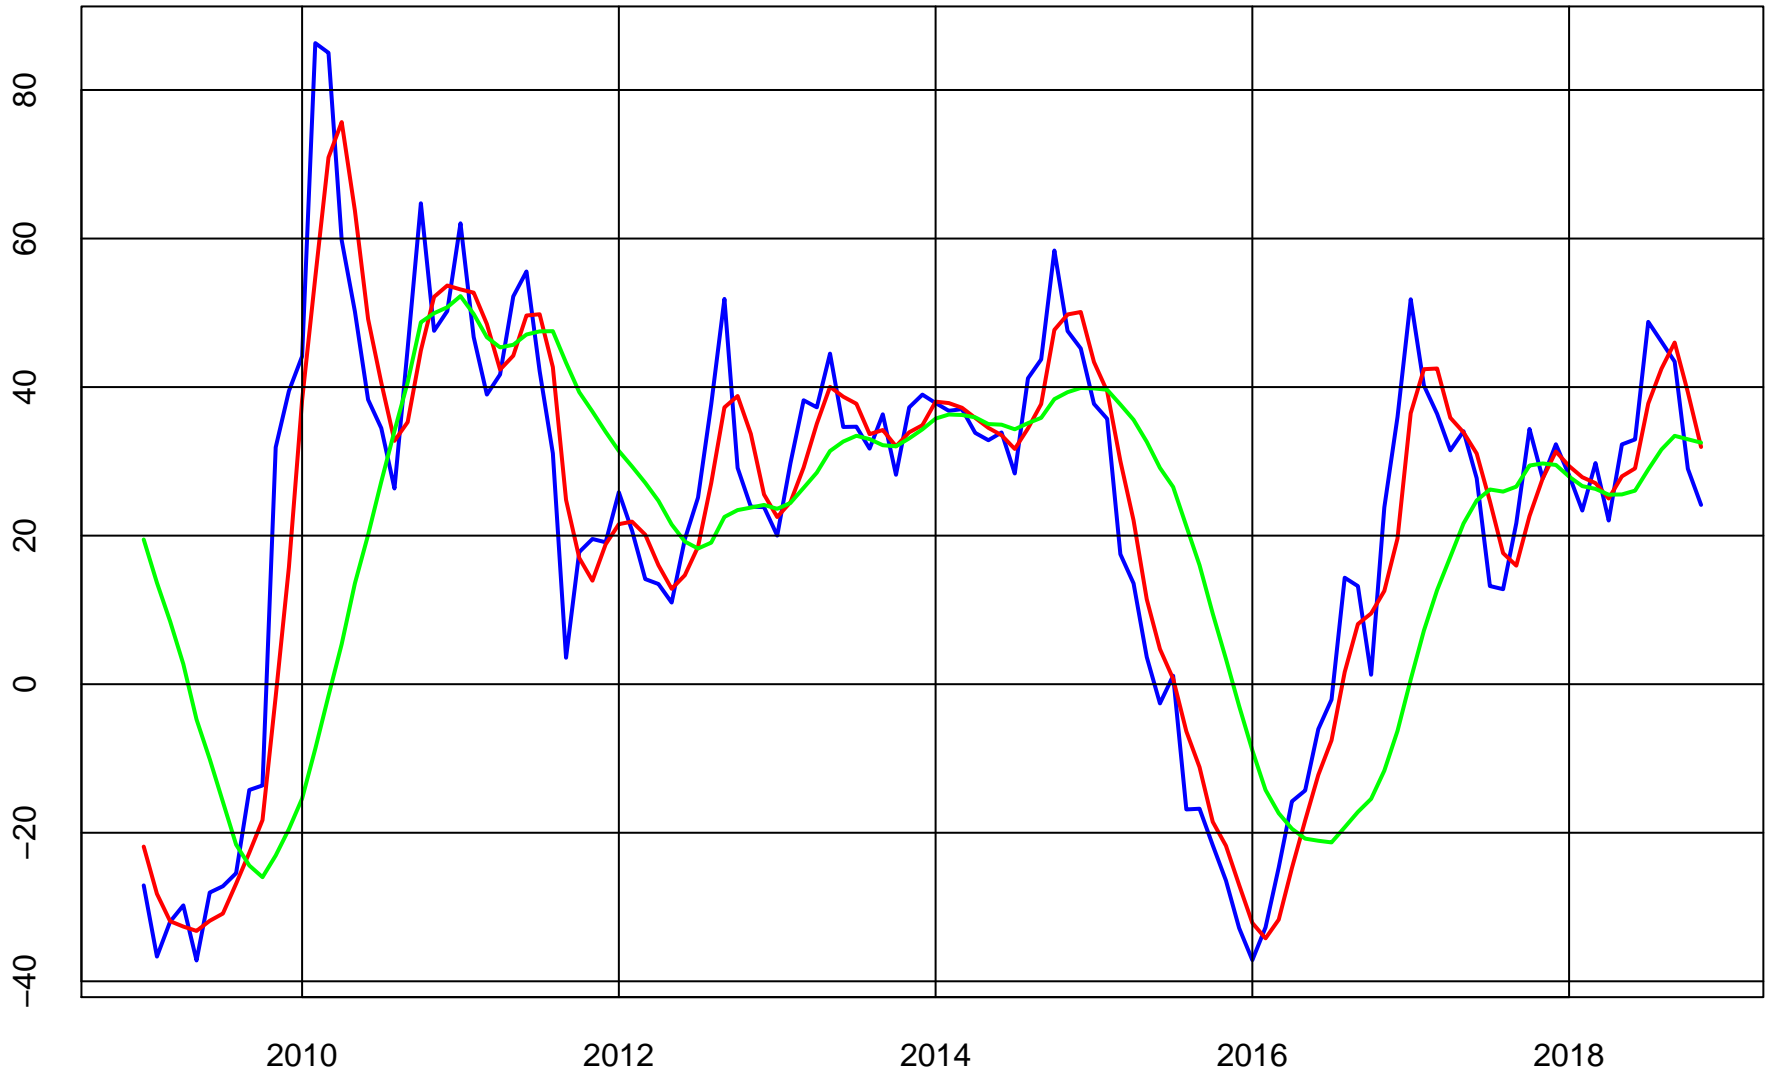

# UNION PACIFIC (UNP) ADJUSTED STOCK PRICE

Series (Blue)

Trend & Simple Forecast (Red)

# UNION PACIFIC RATE-OF-CHANGE CURVES

ROC112 (Blue)

ROC312 (Red)

ROC1212 (Green)