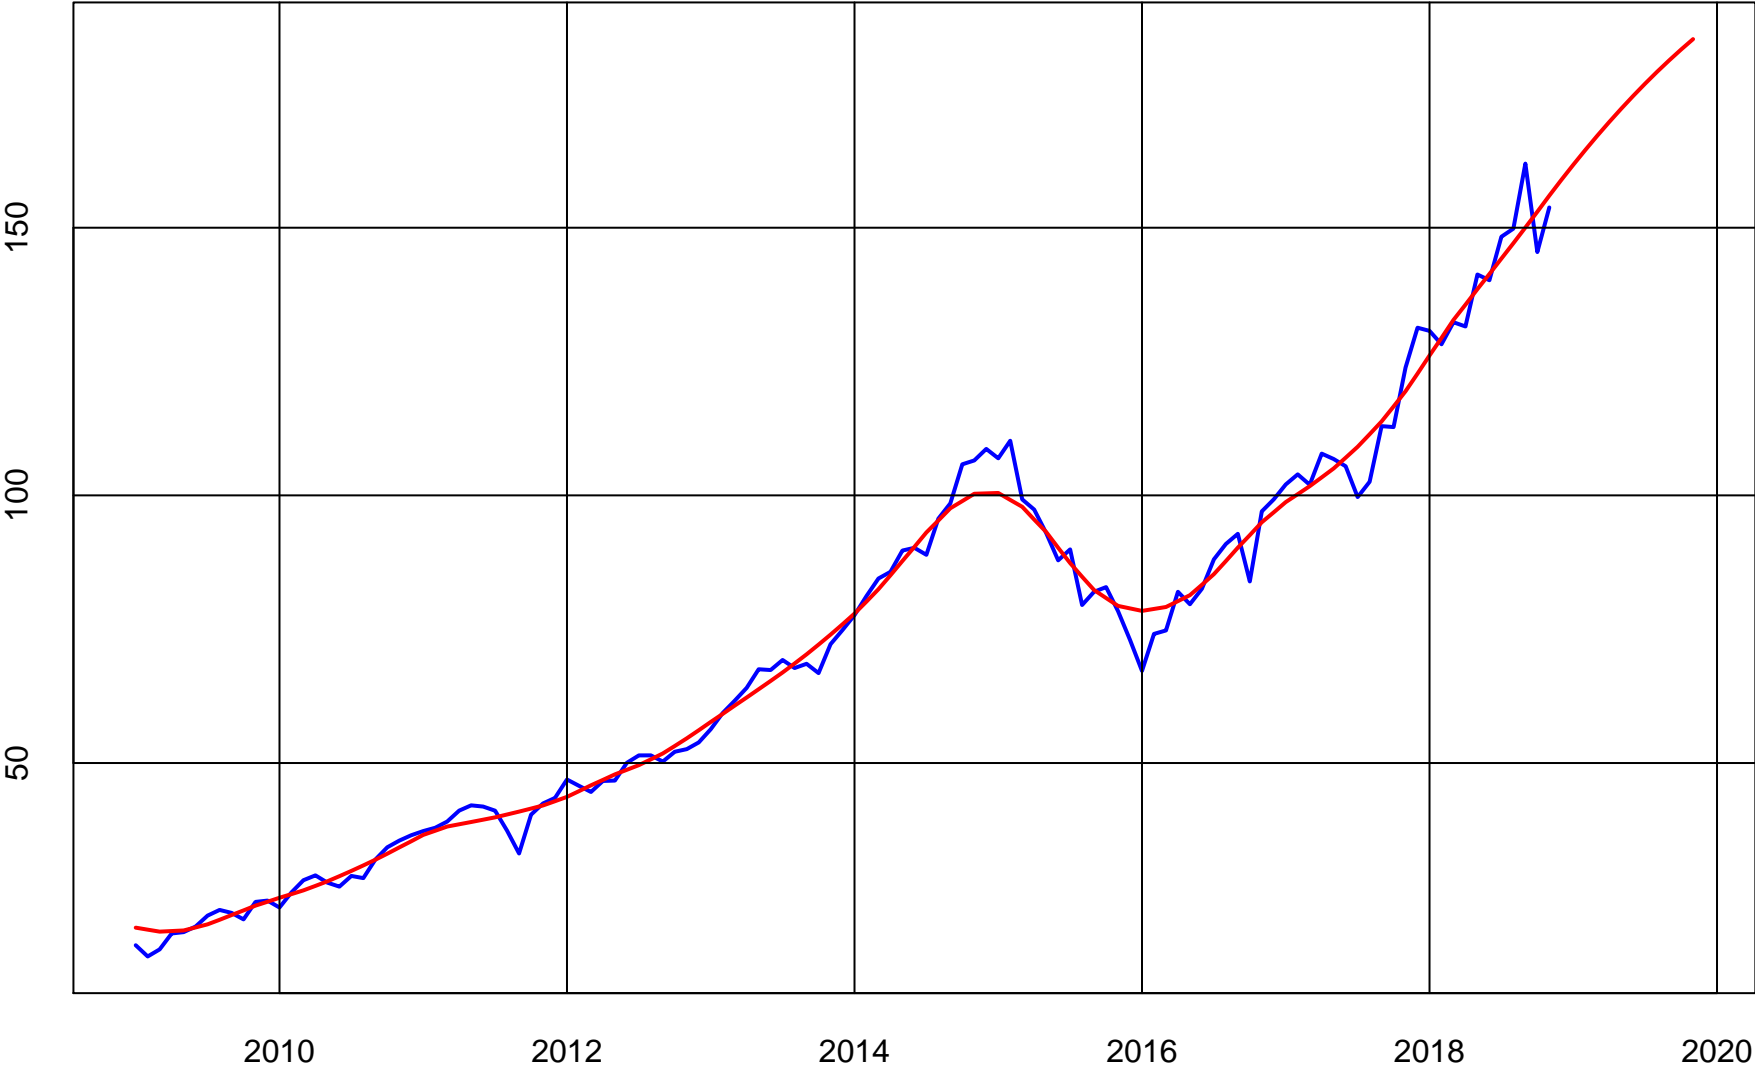

# UNION PACIFIC (UNP) ADJUSTED STOCK PRICE

Series (Blue)

Trend & Simple Forecast (Red)

# UNION PACIFIC RATE-OF-CHANGE CURVES

ROC112 (Blue)

ROC312 (Red)

ROC1212 (Green)