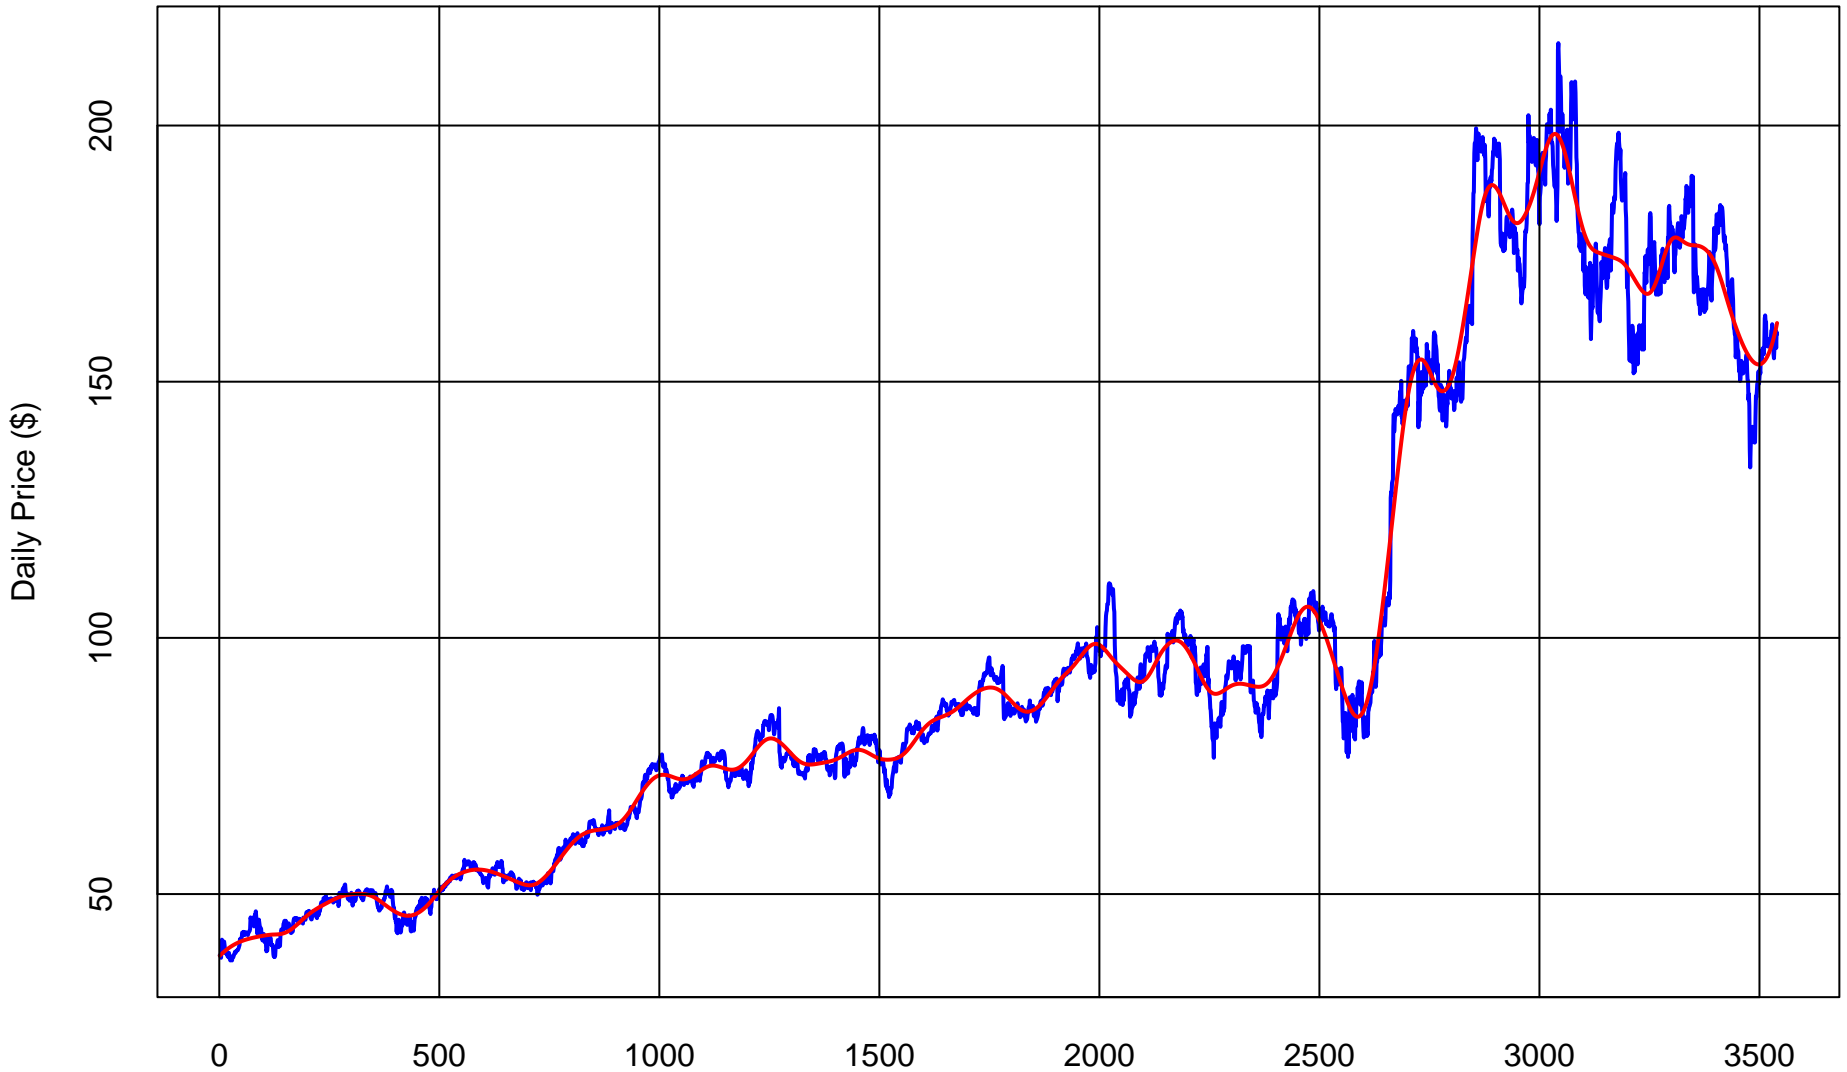

# UPS (UPS)

Trading Days Jan 1 2010 to Present  
Price (Blue) Smoothed Trend (Red)