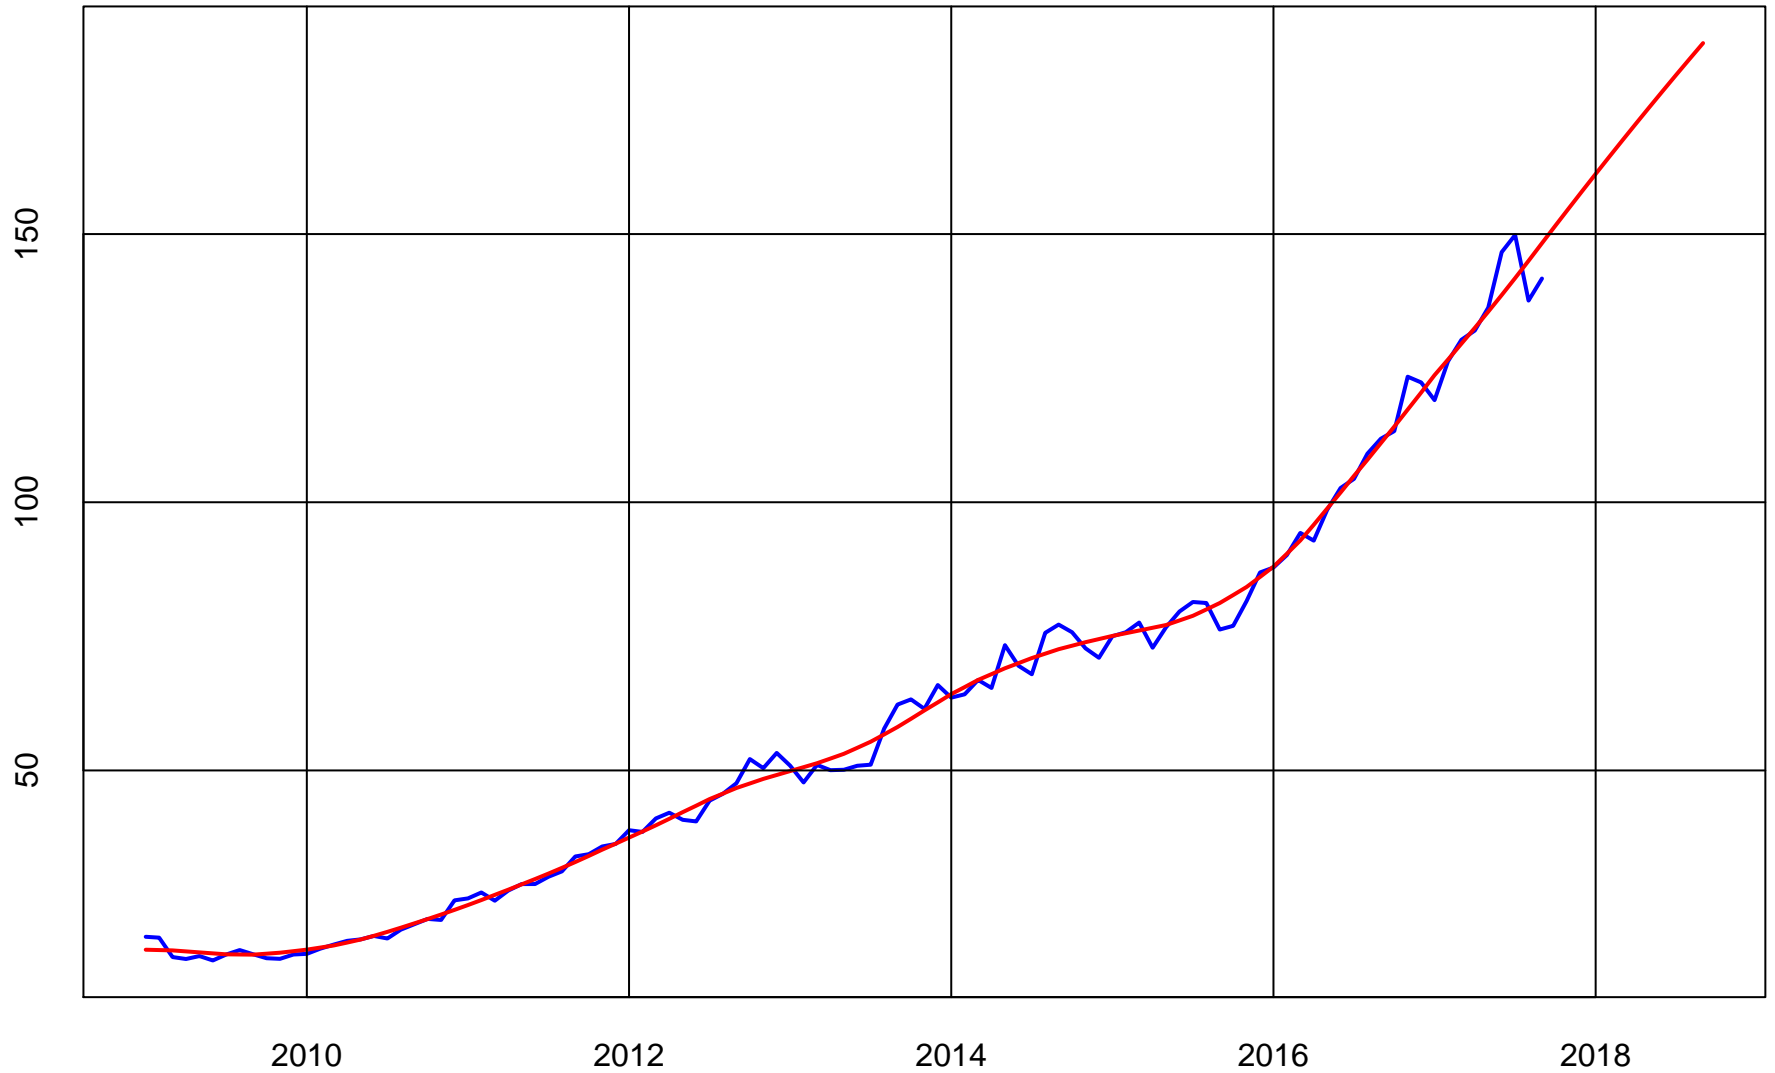

VISA (V) ADJUSTED STOCK PRICE

Series (Blue)

Trend & Simple Forecast (Red)

VISA (V) RATE-OF-CHANGE CURVES

ROC112 (Blue)

ROC312 (Red)

ROC1212 (Green)