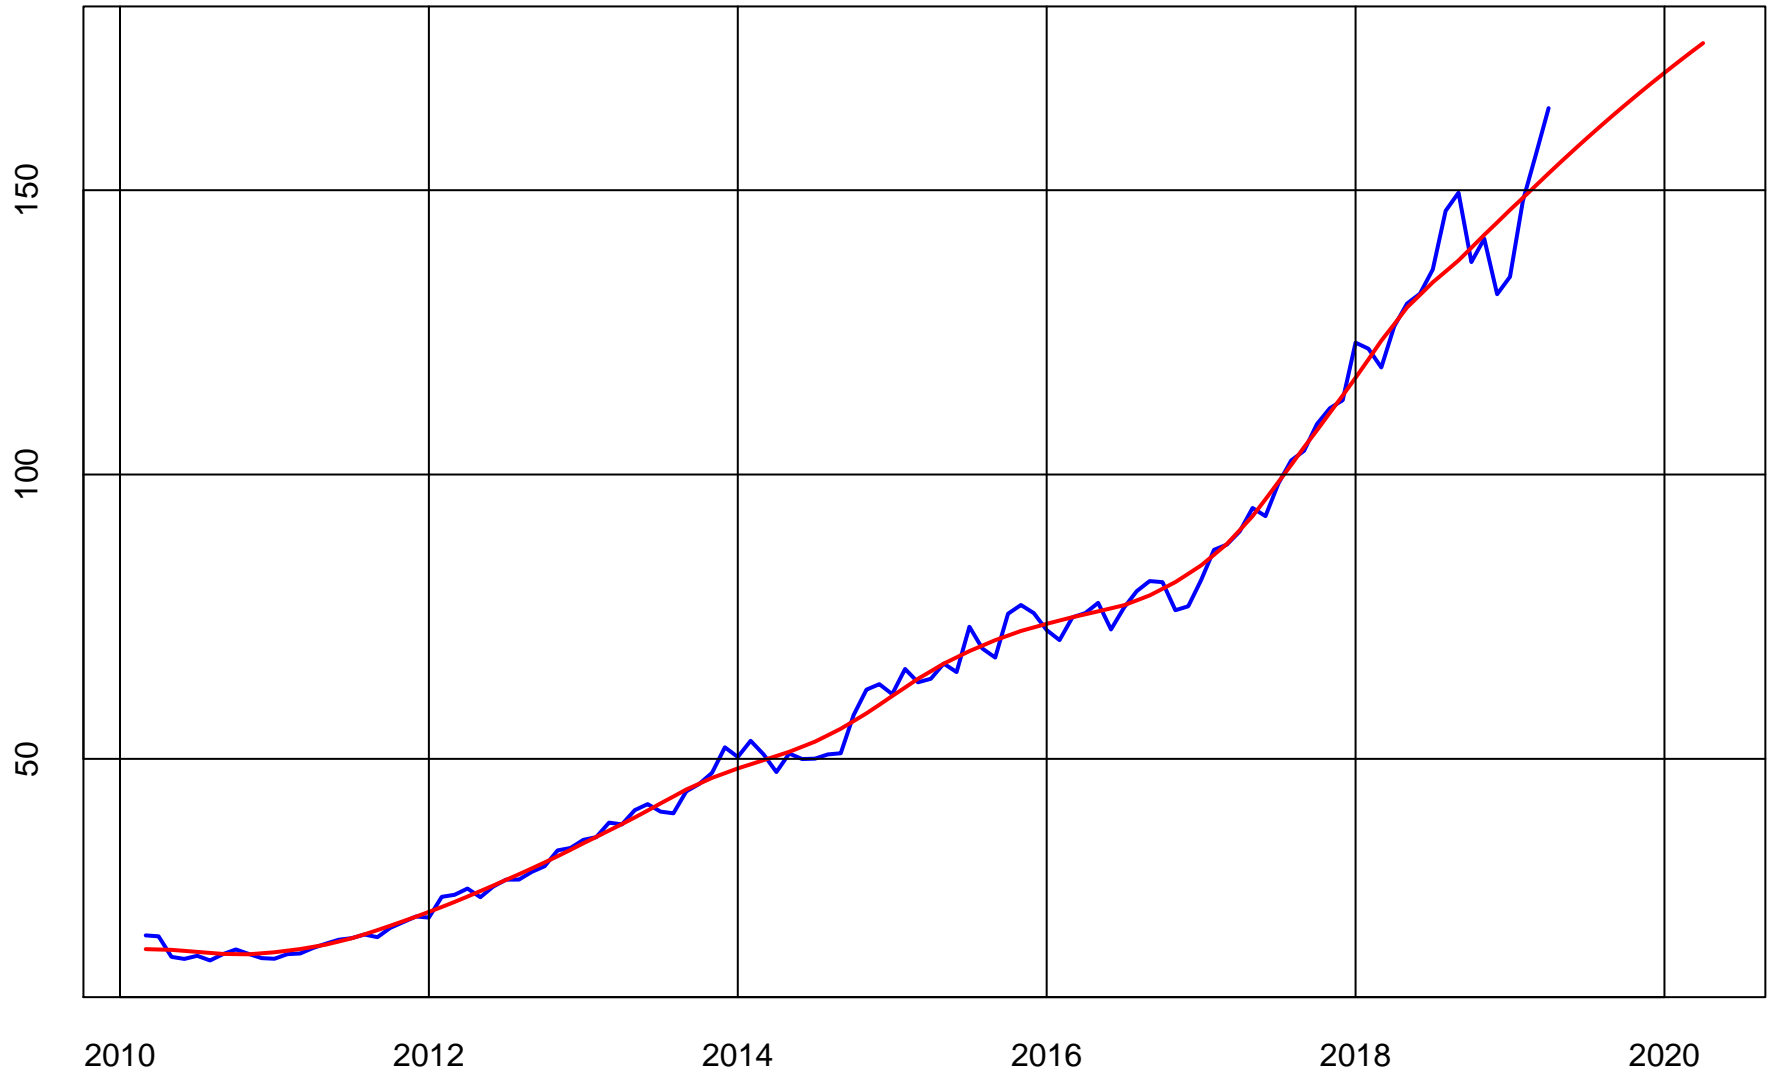

VISA (V) ADJUSTED STOCK PRICE

Series (Blue)

Trend & Simple Forecast (Red)

VISA (V) RATE-OF-CHANGE CURVES

ROC112 (Blue)

ROC312 (Red)

ROC1212 (Green)