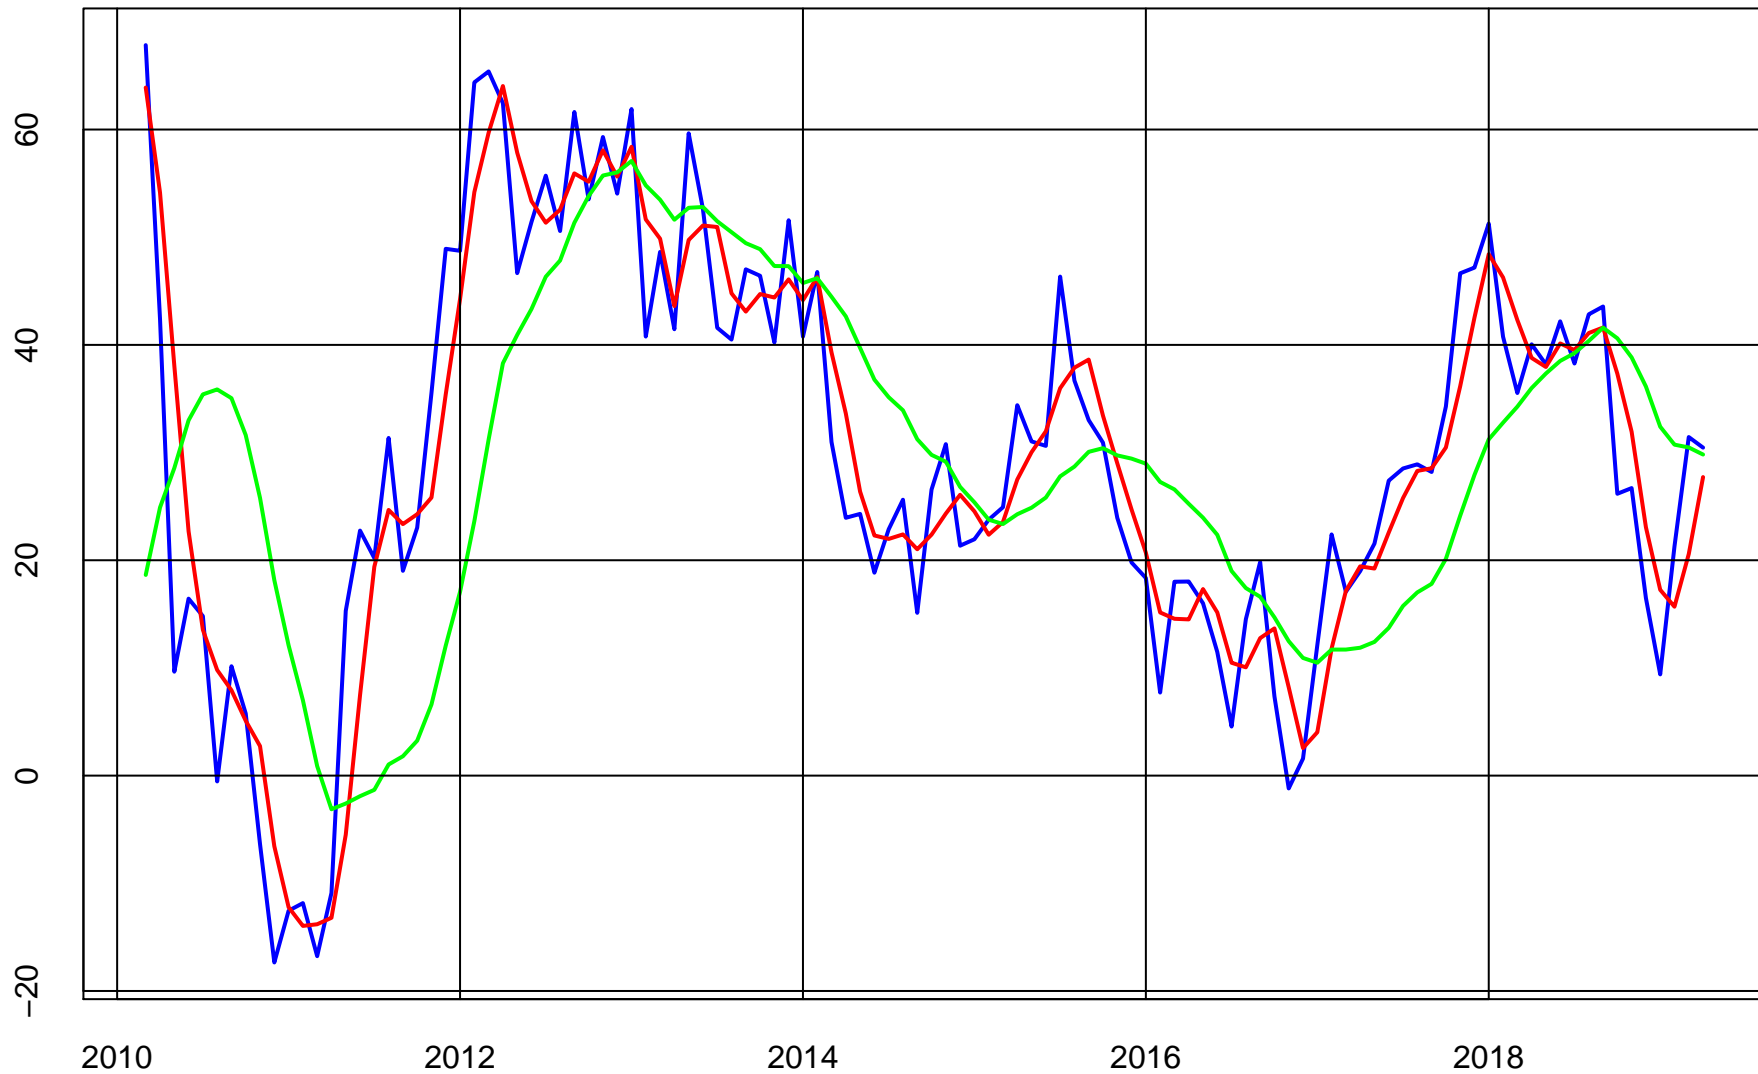

VISA (V) ADJUSTED STOCK PRICE

Series (Blue)

Trend & Simple Forecast (Red)

VISA (V) RATE-OF-CHANGE CURVES

ROC112 (Blue)

ROC312 (Red)

ROC1212 (Green)