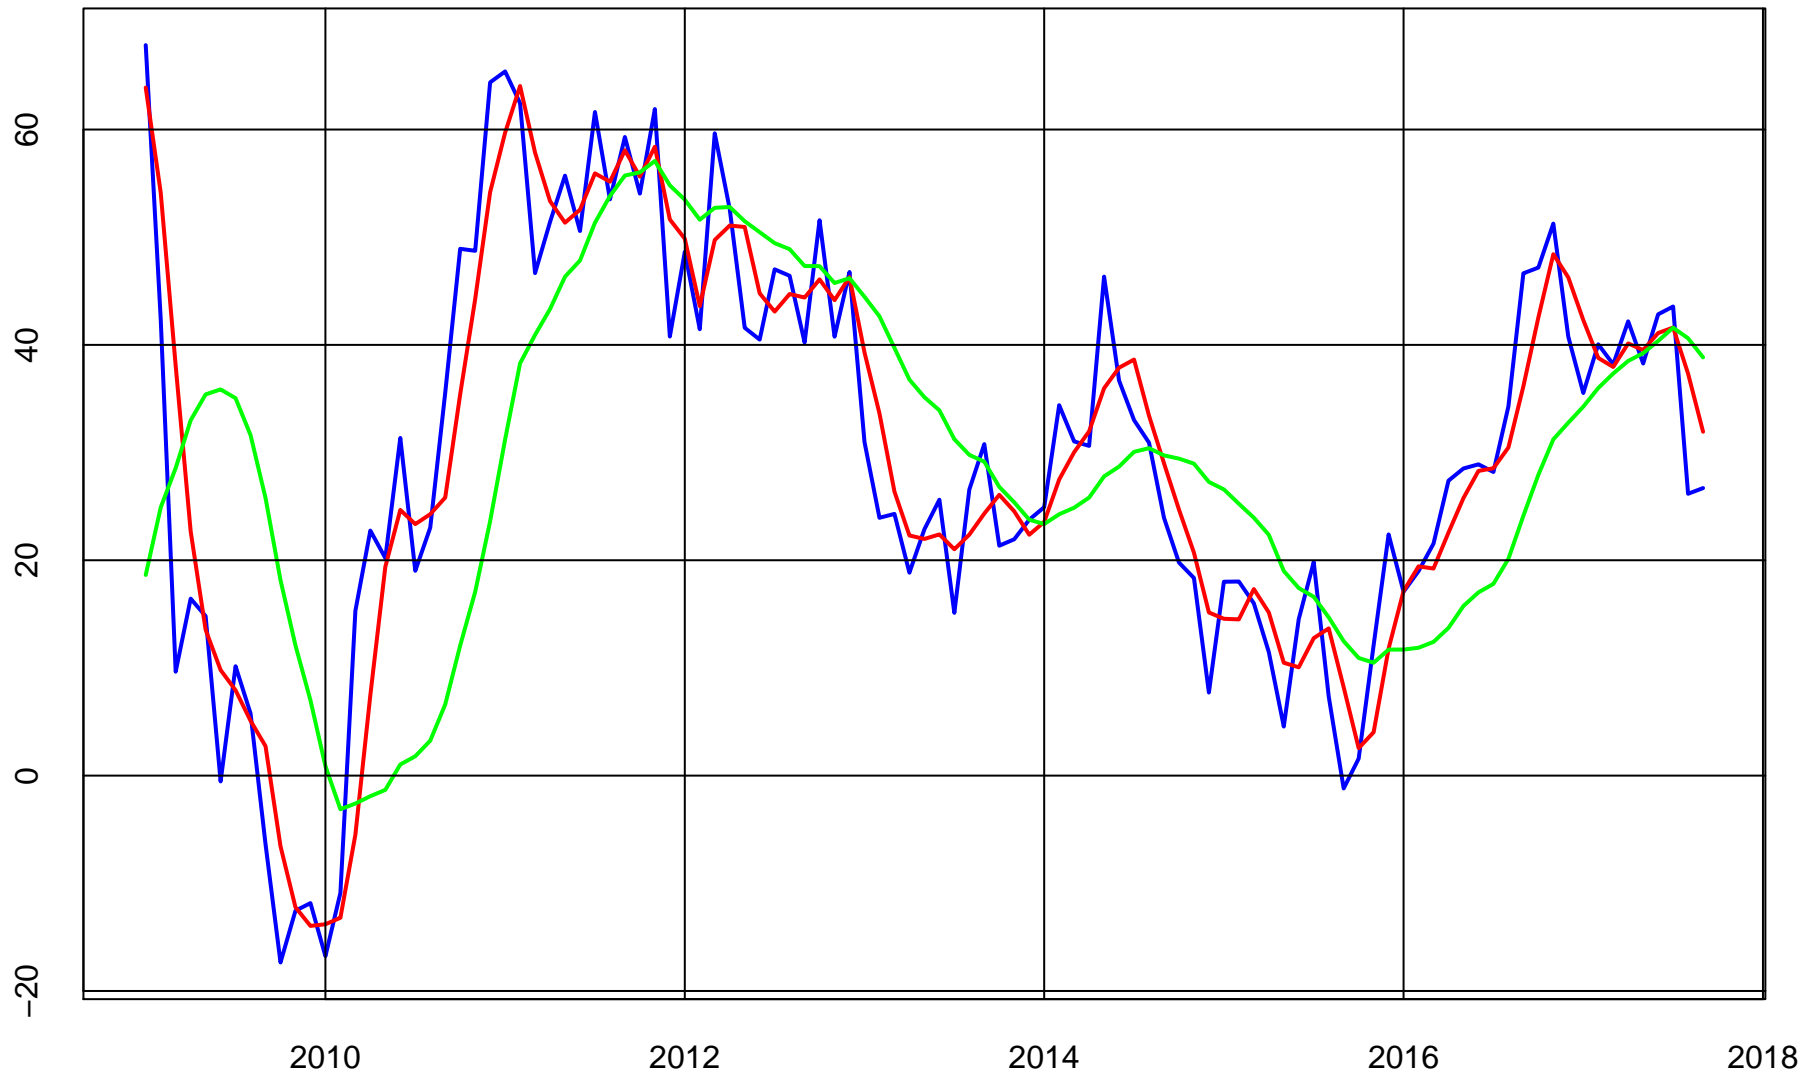

VISA (V) ADJUSTED STOCK PRICE

Series (Blue)

Trend & Simple Forecast (Red)

VISA (V) RATE-OF-CHANGE CURVES

ROC112 (Blue)

ROC312 (Red)

ROC1212 (Green)