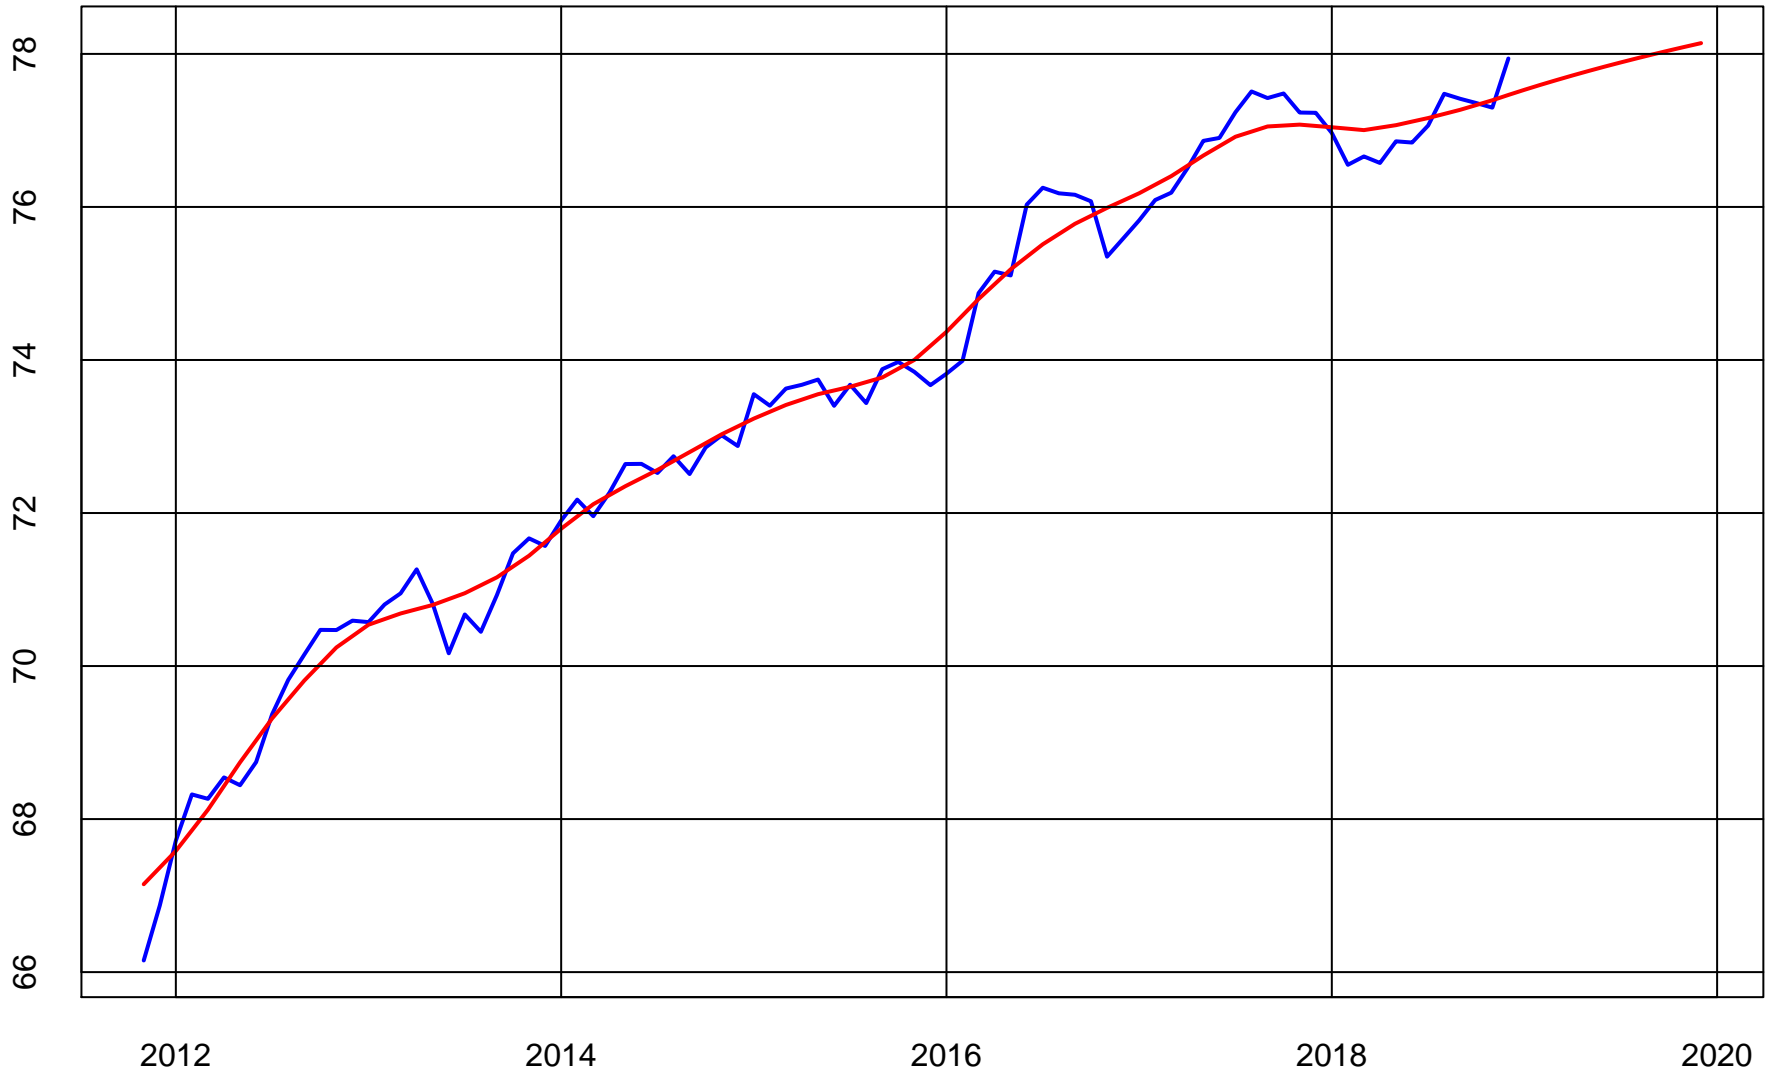

VANGUARD SHORT-TERM CORPORATE BOND ETF (VCSH) ADJUSTED PRICE

Series (Blue)

Trend & Simple Forecast (Red)

VANGUARD SHORT-TERM CORPORATE BOND ETF RATE-OF-CHANGE CURVES

ROC112 (Blue)

ROC312 (Red)

ROC1212 (Green)