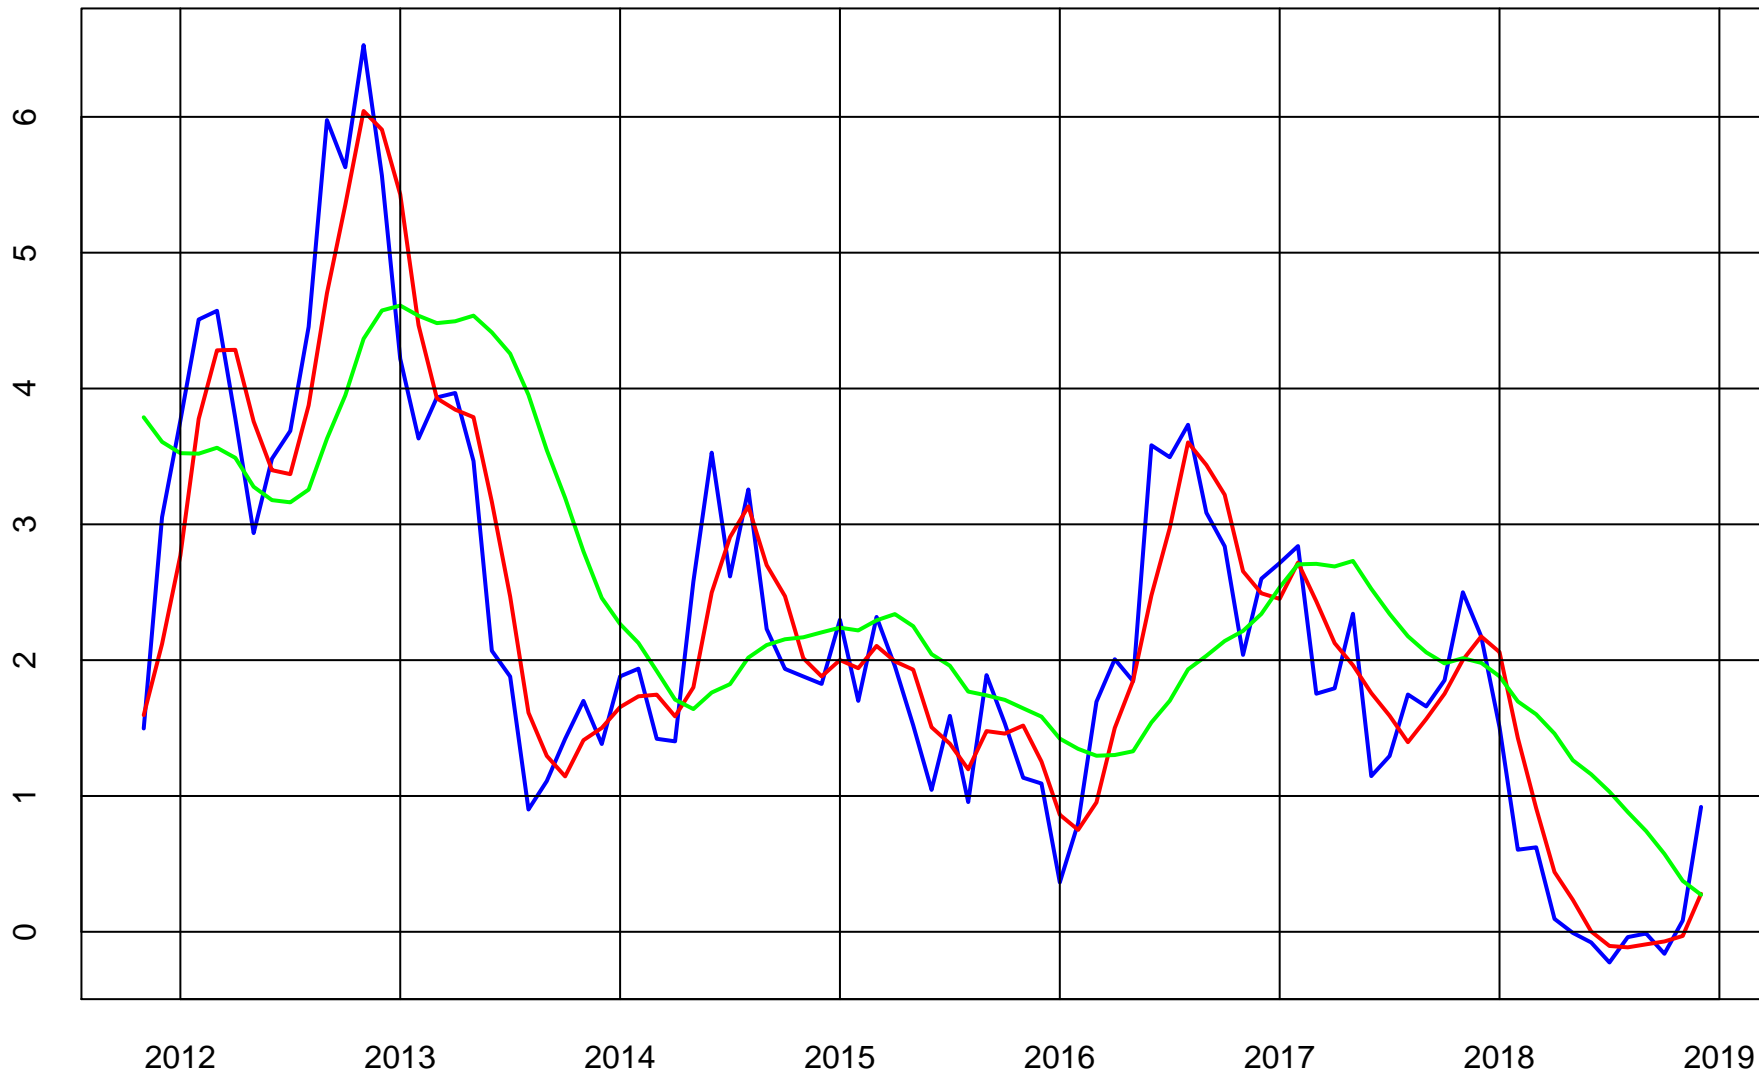

VANGUARD SHORT-TERM CORPORATE BOND ETF (VCSH) ADJUSTED PRICE

Series (Blue)

Trend & Simple Forecast (Red)

VANGUARD SHORT-TERM CORPORATE BOND ETF RATE-OF-CHANGE CURVES

ROC112 (Blue)

ROC312 (Red)

ROC1212 (Green)