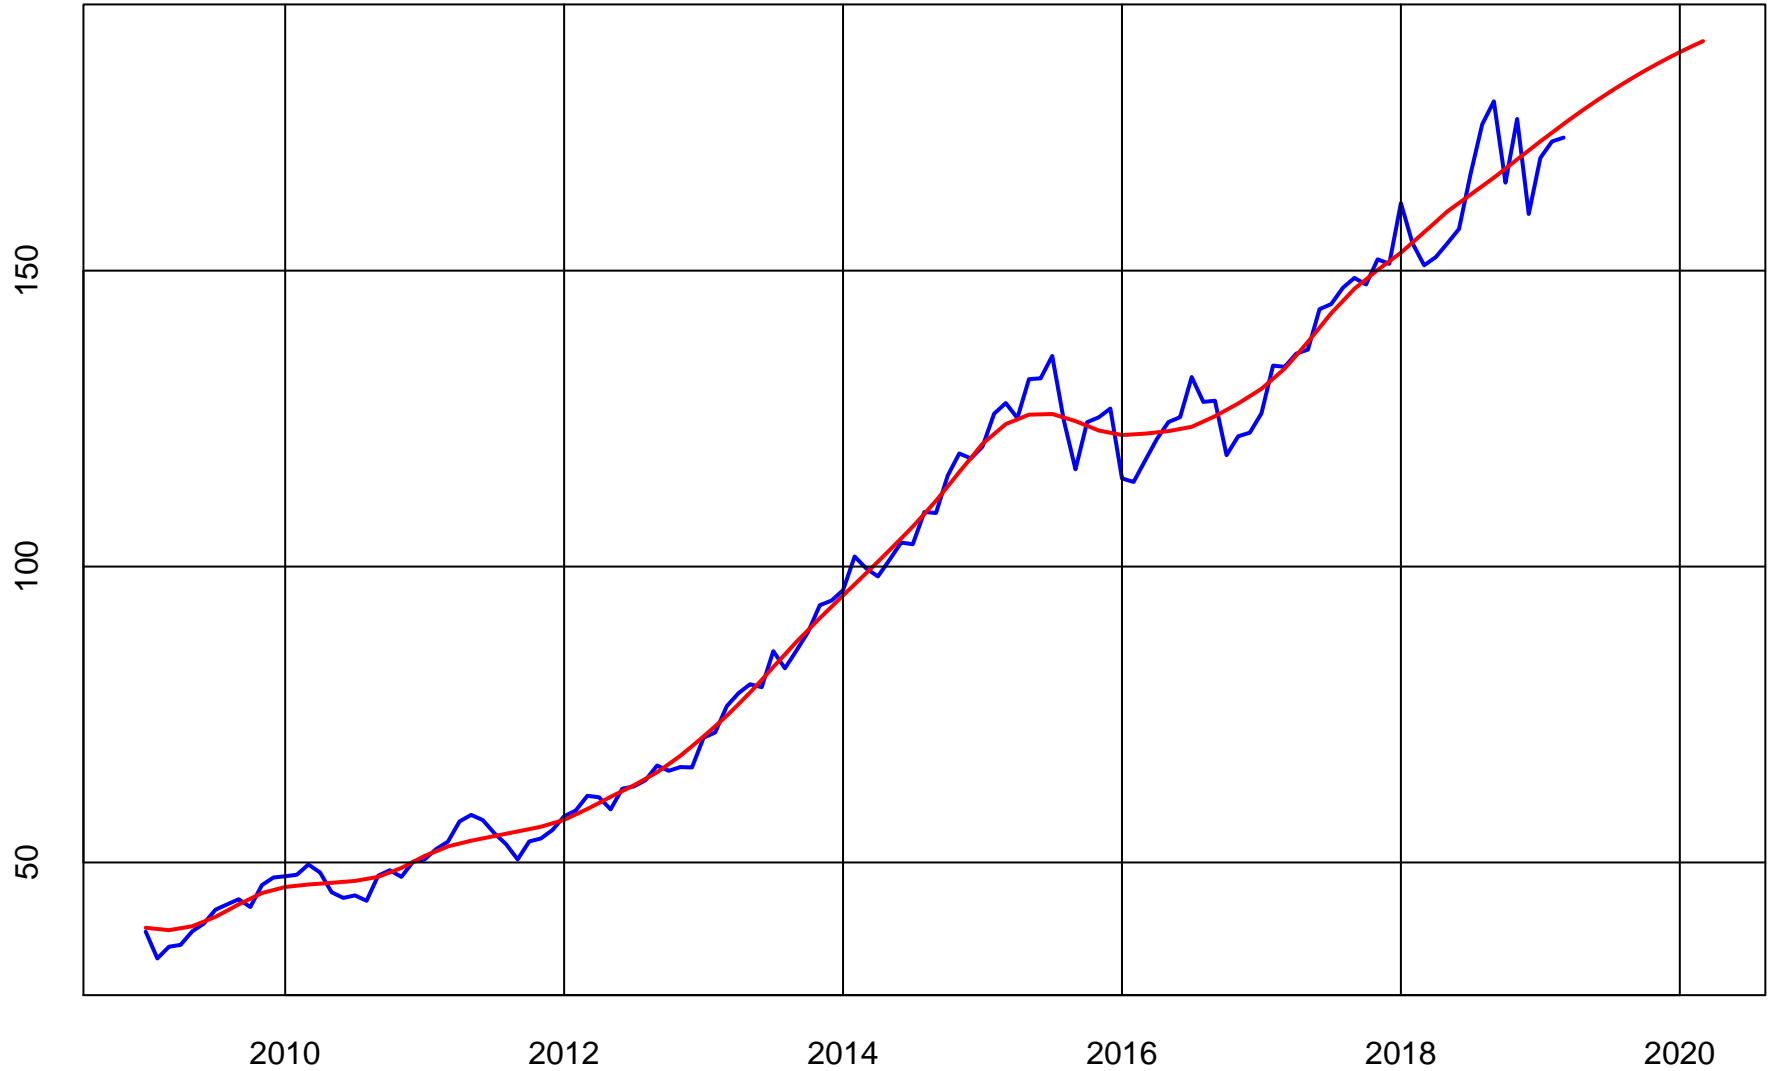

VANGUARD HEALTH CARE ETF (VHT) ADJUSTED STOCK PRICE

Series (Blue)

Trend & Simple Forecast (Red)

VANGUARD HEALTH CARE ETF (VHT) RATE-OF-CHANGE CURVES

ROC112 (Blue)

ROC312 (Red)

ROC1212 (Green)