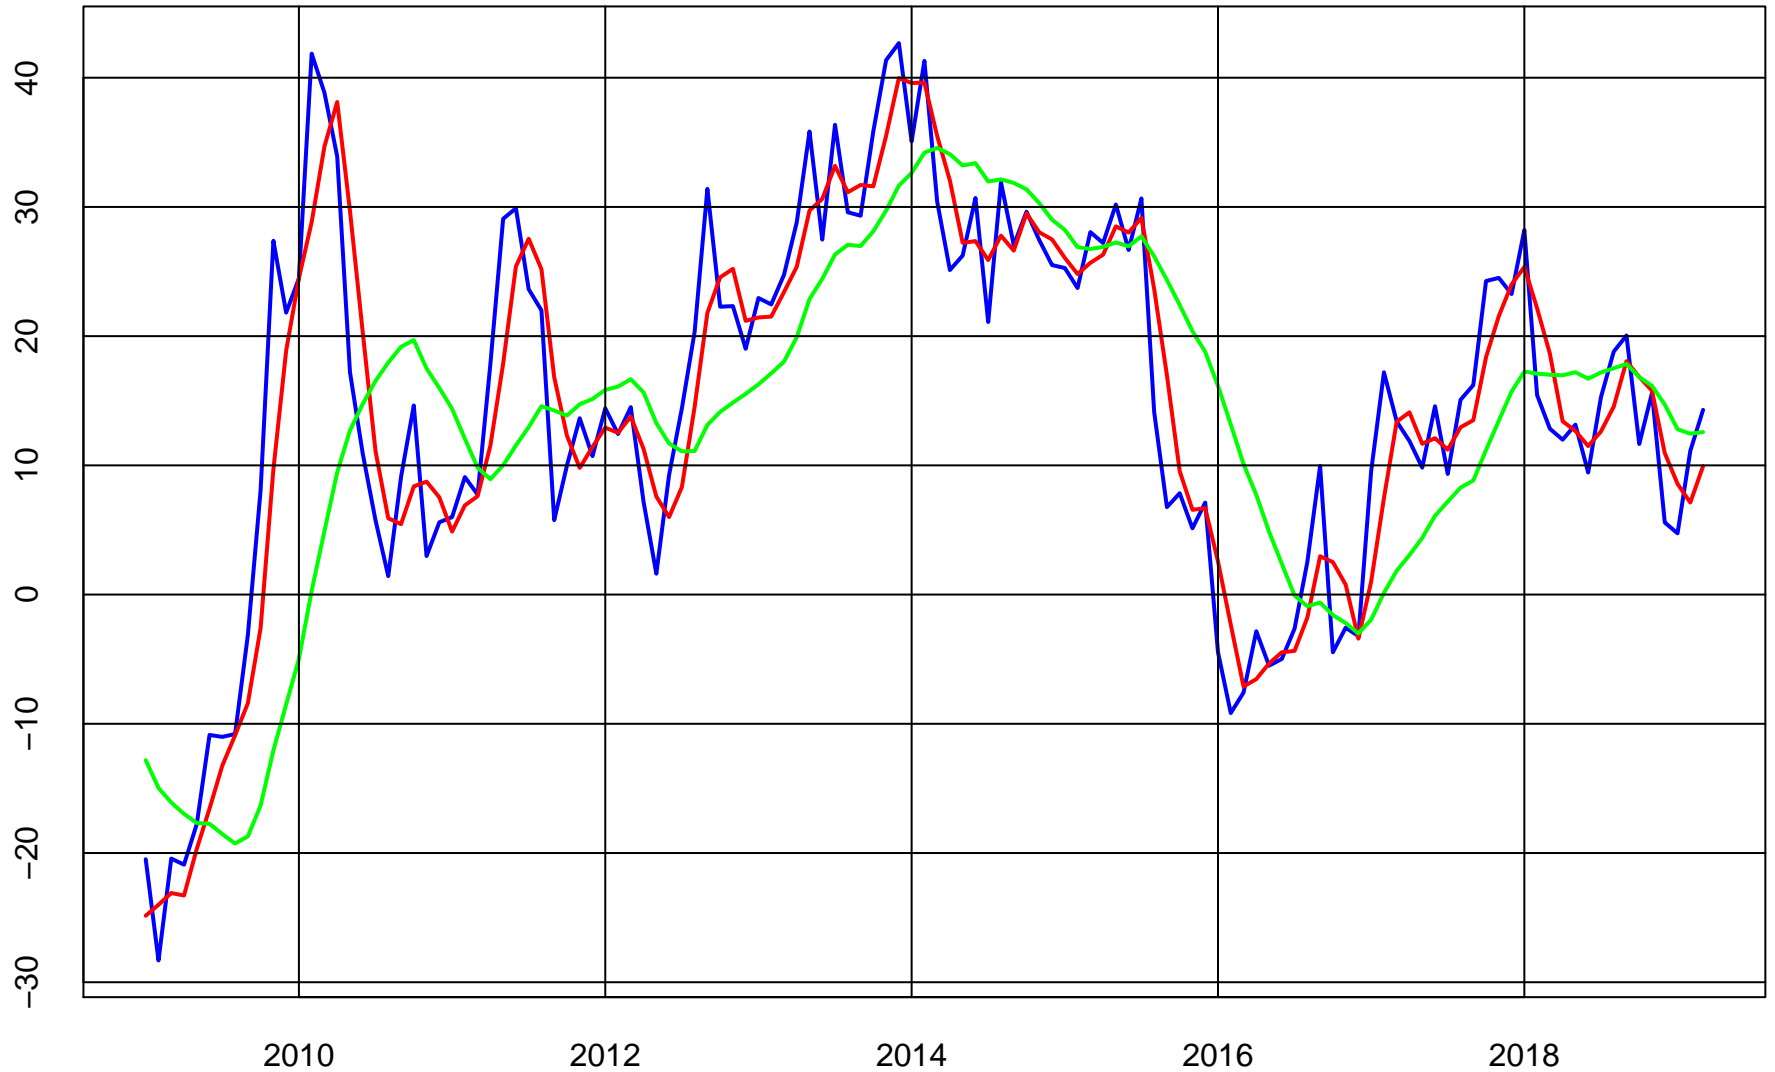

VANGUARD HEALTH CARE ETF (VHT) ADJUSTED STOCK PRICE

Series (Blue)

Trend & Simple Forecast (Red)

VANGUARD HEALTH CARE ETF (VHT) RATE-OF-CHANGE CURVES

ROC112 (Blue)

ROC312 (Red)

ROC1212 (Green)