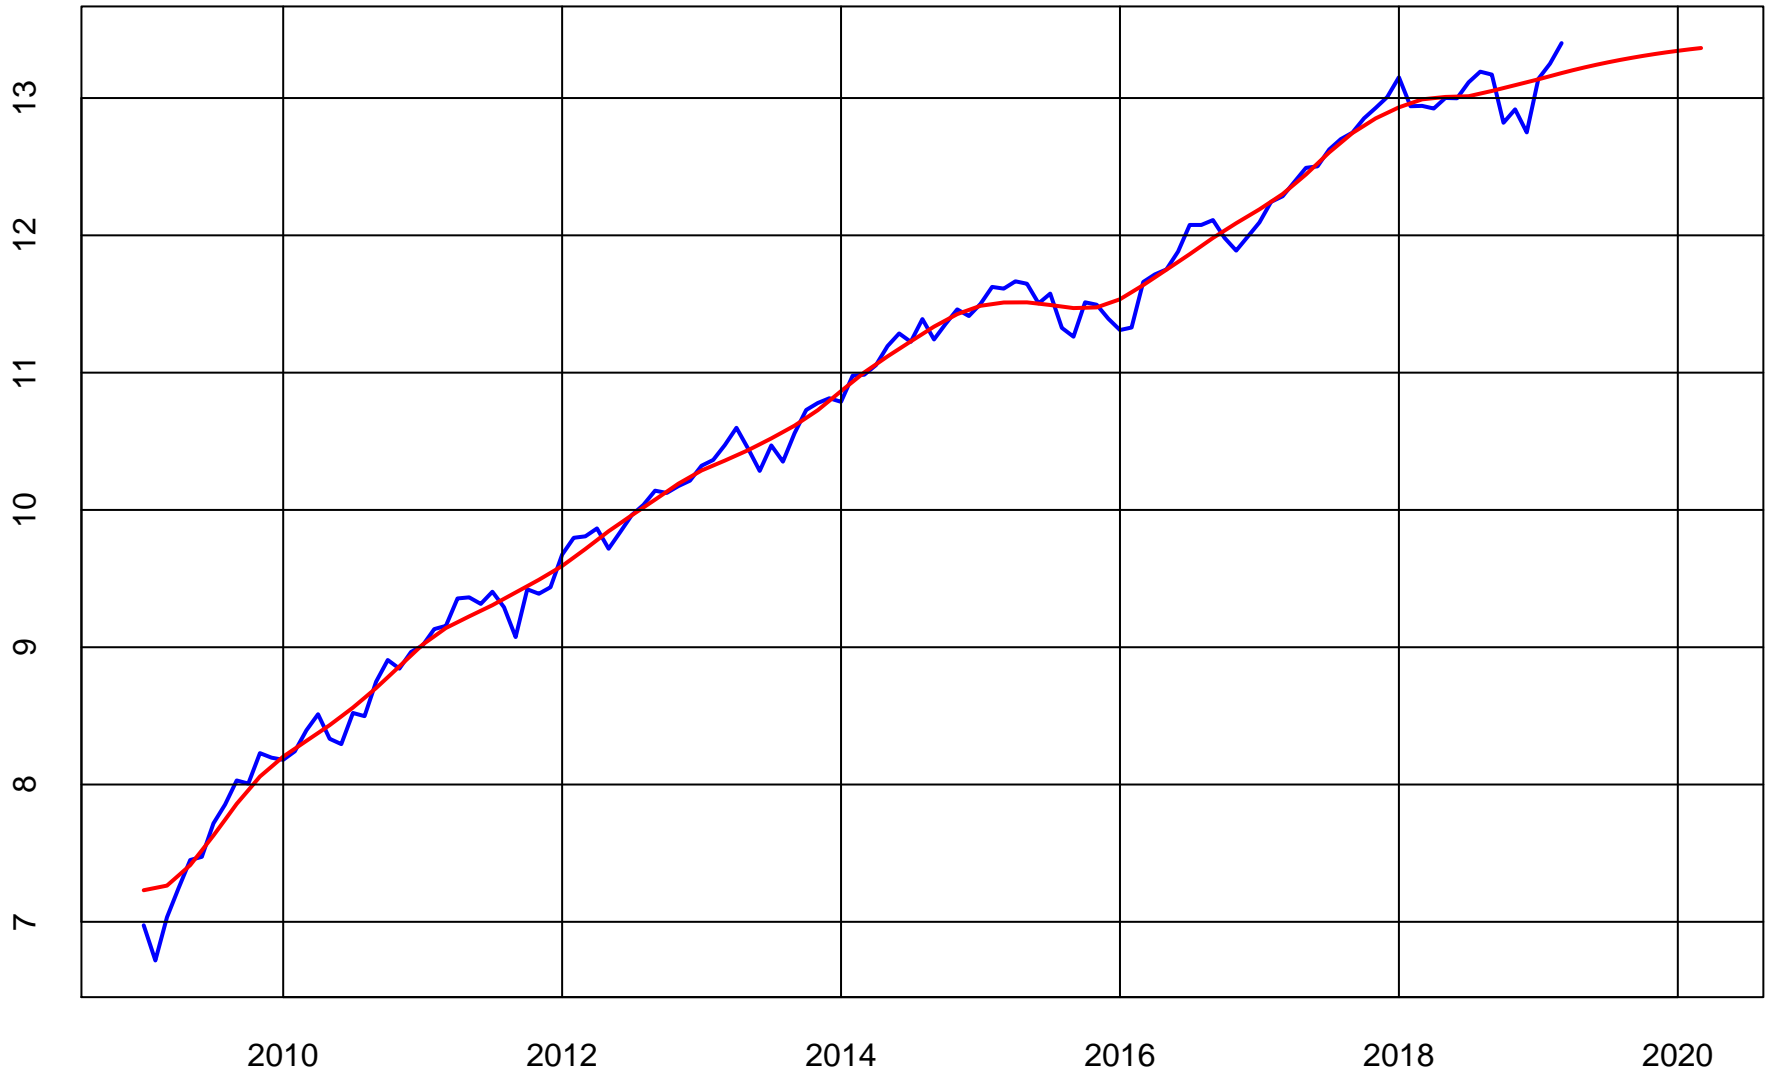

VANGUARD RETIREMENT FUND (VTINX) ADJUSTED PRICE

Series (Blue)

Trend & Simple Forecast (Red)

VANGUARD RETIREMENT RATE-OF-CHANGE CURVES

ROC112 (Blue)

ROC312 (Red)

ROC1212 (Green)