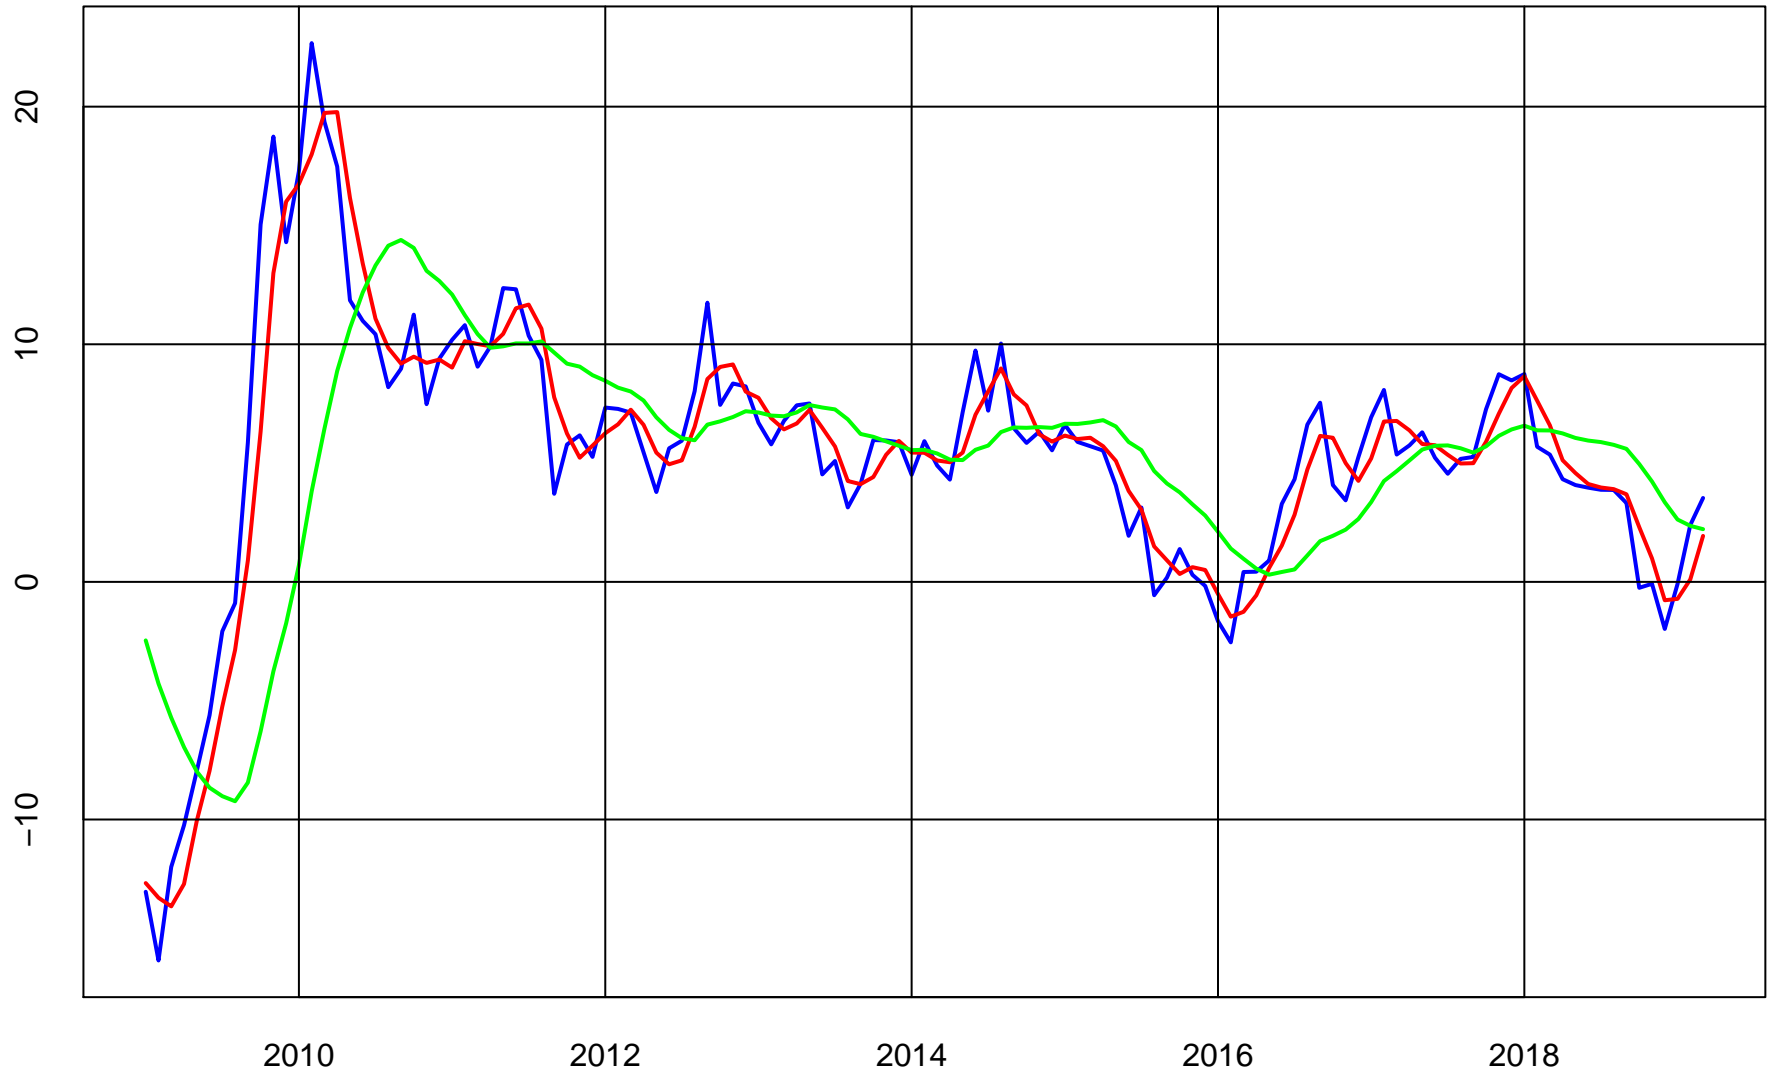

VANGUARD RETIREMENT FUND (VTINX) ADJUSTED PRICE

Series (Blue)

Trend & Simple Forecast (Red)

VANGUARD RETIREMENT RATE-OF-CHANGE CURVES

ROC112 (Blue)

ROC312 (Red)

ROC1212 (Green)