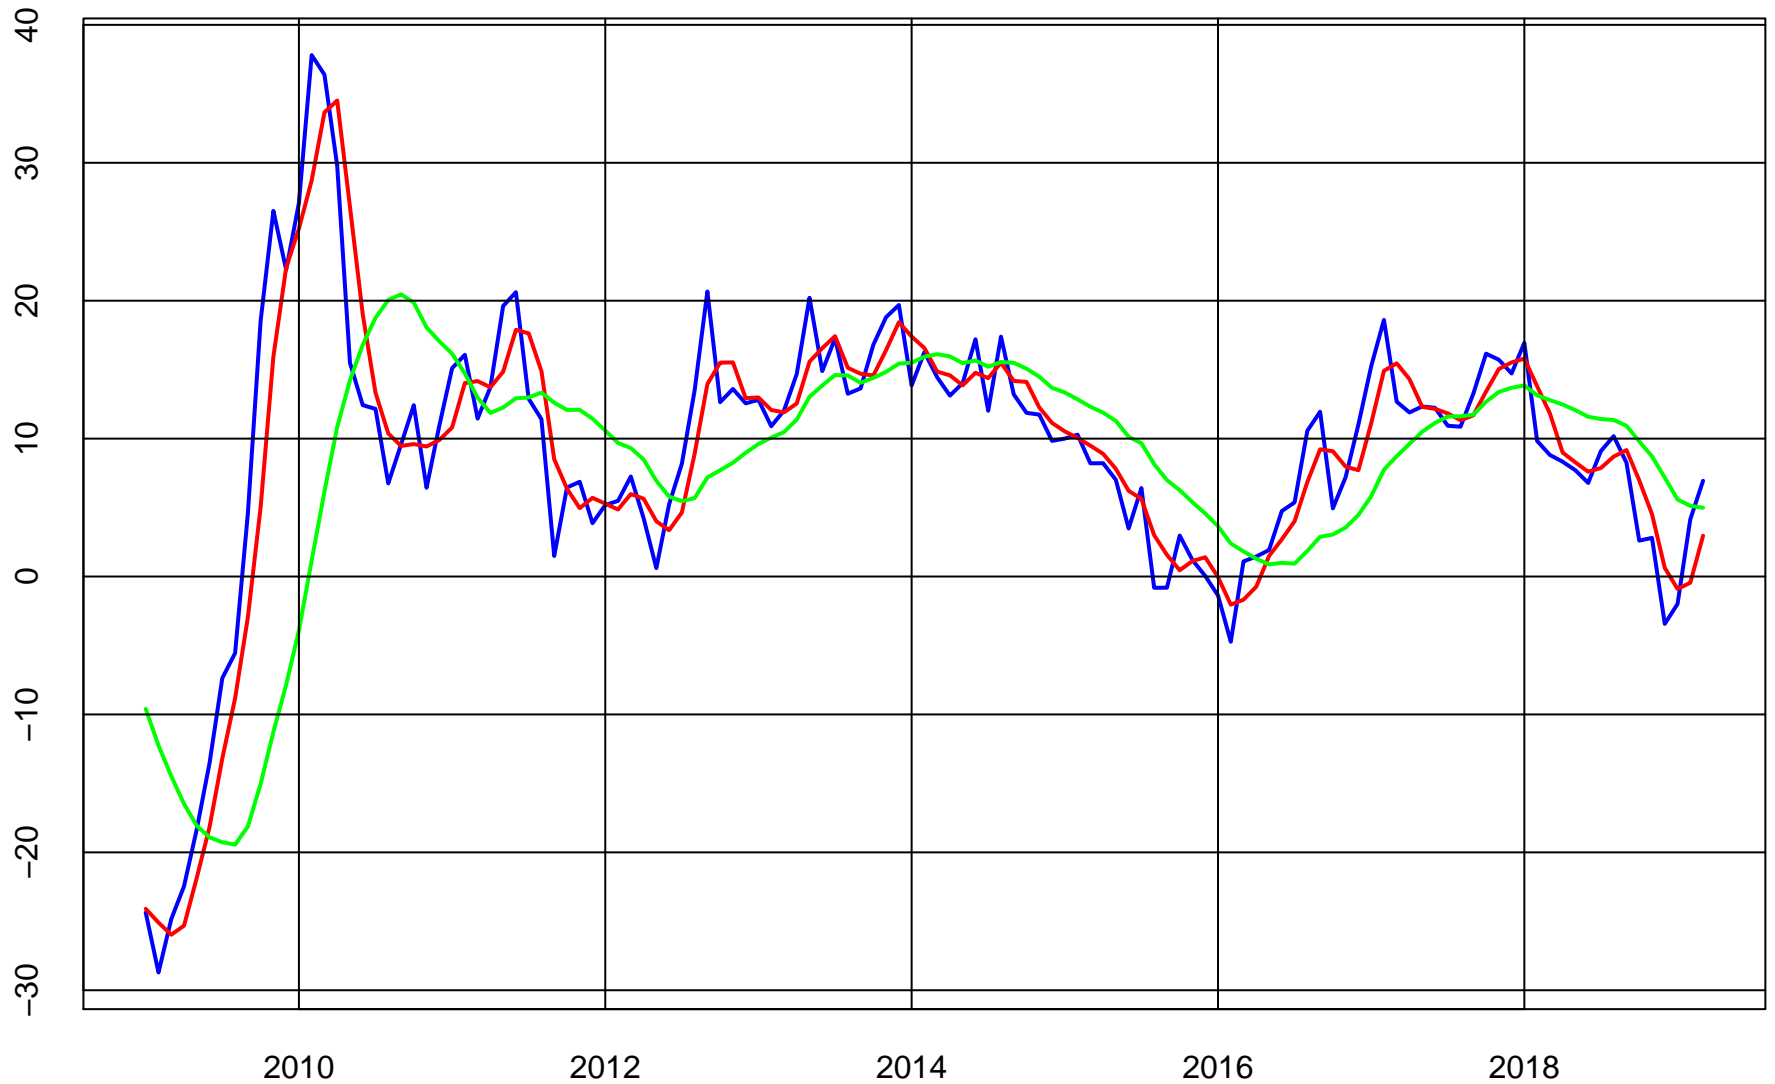

VANGUARD WELLINGTON FUND (VWELX) ADJUSTED PRICE

Series (Blue)

Trend & Simple Forecast (Red)

VANGUARD WELLINGTON RATE-OF-CHANGE CURVES

ROC112 (Blue)

ROC312 (Red)

ROC1212 (Green)