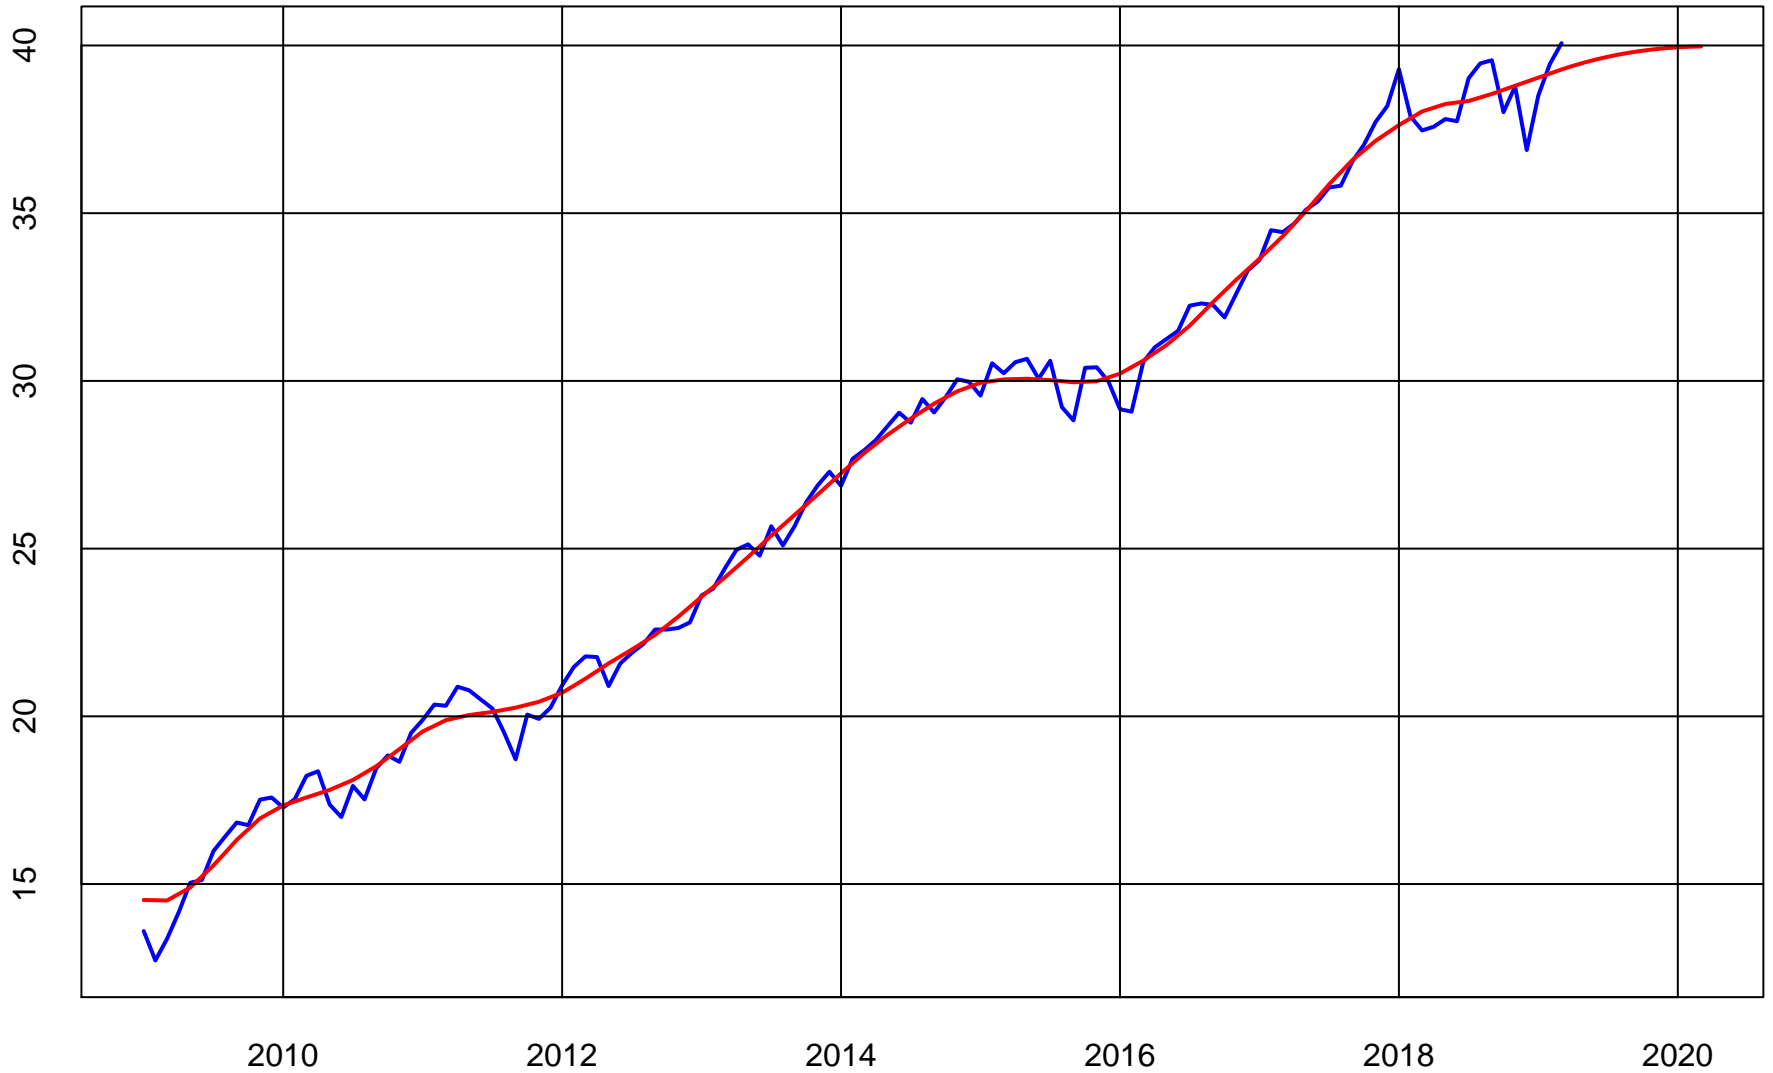

VANGUARD WELLINGTON FUND (VWELX) ADJUSTED PRICE

Series (Blue)

Trend & Simple Forecast (Red)

VANGUARD WELLINGTON RATE-OF-CHANGE CURVES

ROC112 (Blue)

ROC312 (Red)

ROC1212 (Green)