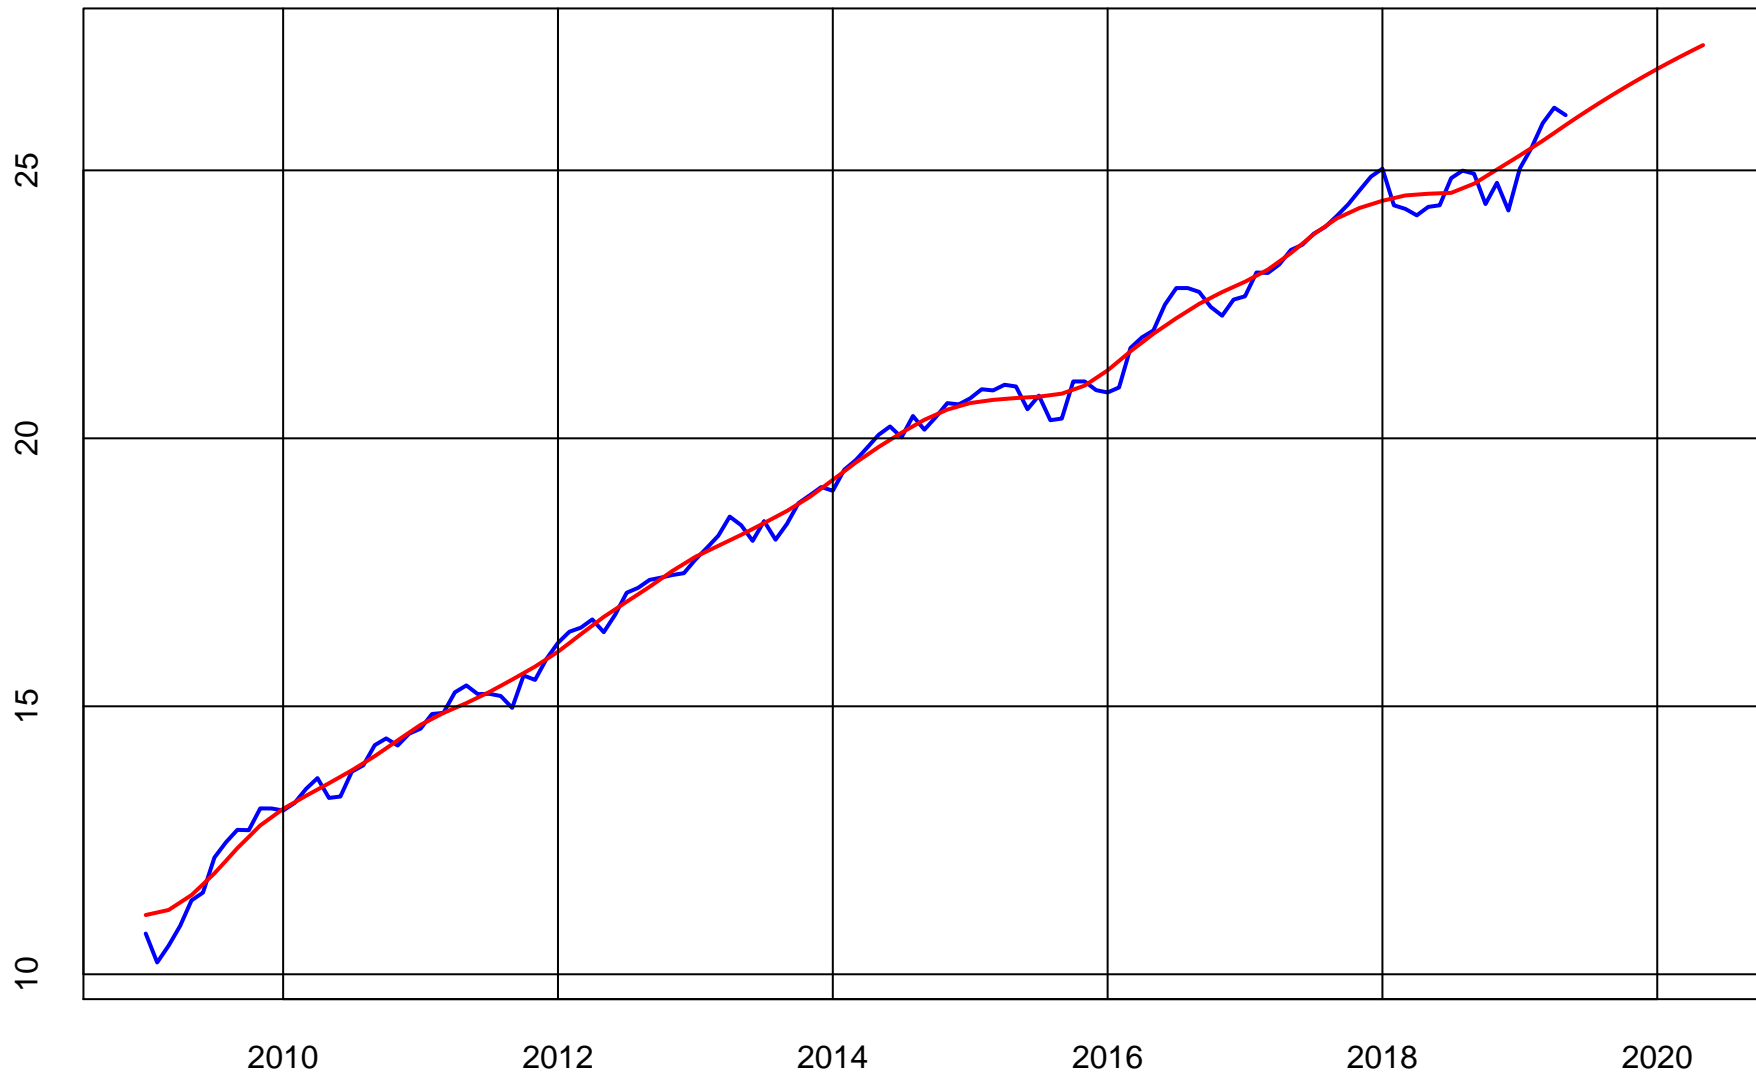

VANGUARD WELLESLEY INCOME FUND (VWINX) ADJUSTED STOCK PRICE

Series (Blue)

Trend & Simple Forecast (Red)

VANGUARD WELLESLEY INCOME FUND (VWINX) RATE-OF-CHANGE CURVES

ROC112 (Blue)

ROC312 (Red)

ROC1212 (Green)