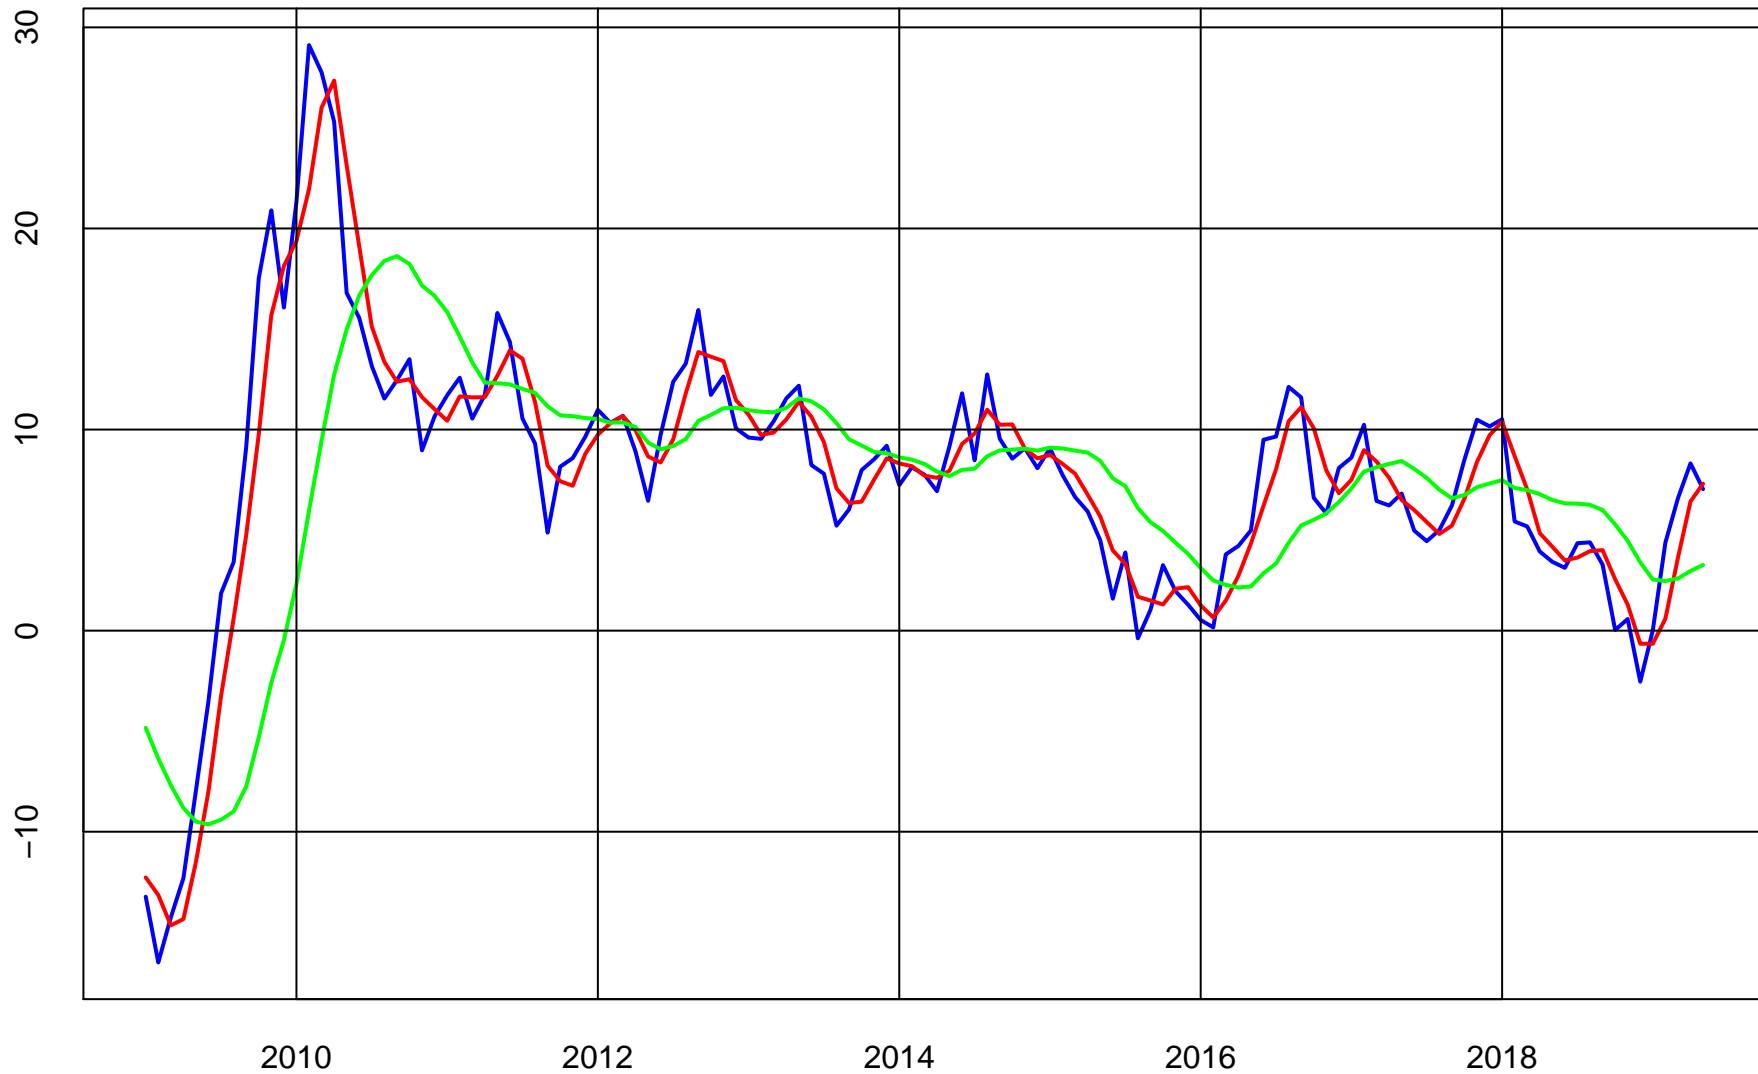

VANGUARD WELLESLEY INCOME FUND (VWINX) ADJUSTED STOCK PRICE

Series (Blue)

Trend & Simple Forecast (Red)

VANGUARD WELLESLEY INCOME FUND (VWINX) RATE-OF-CHANGE CURVES

ROC112 (Blue)

ROC312 (Red)

ROC1212 (Green)