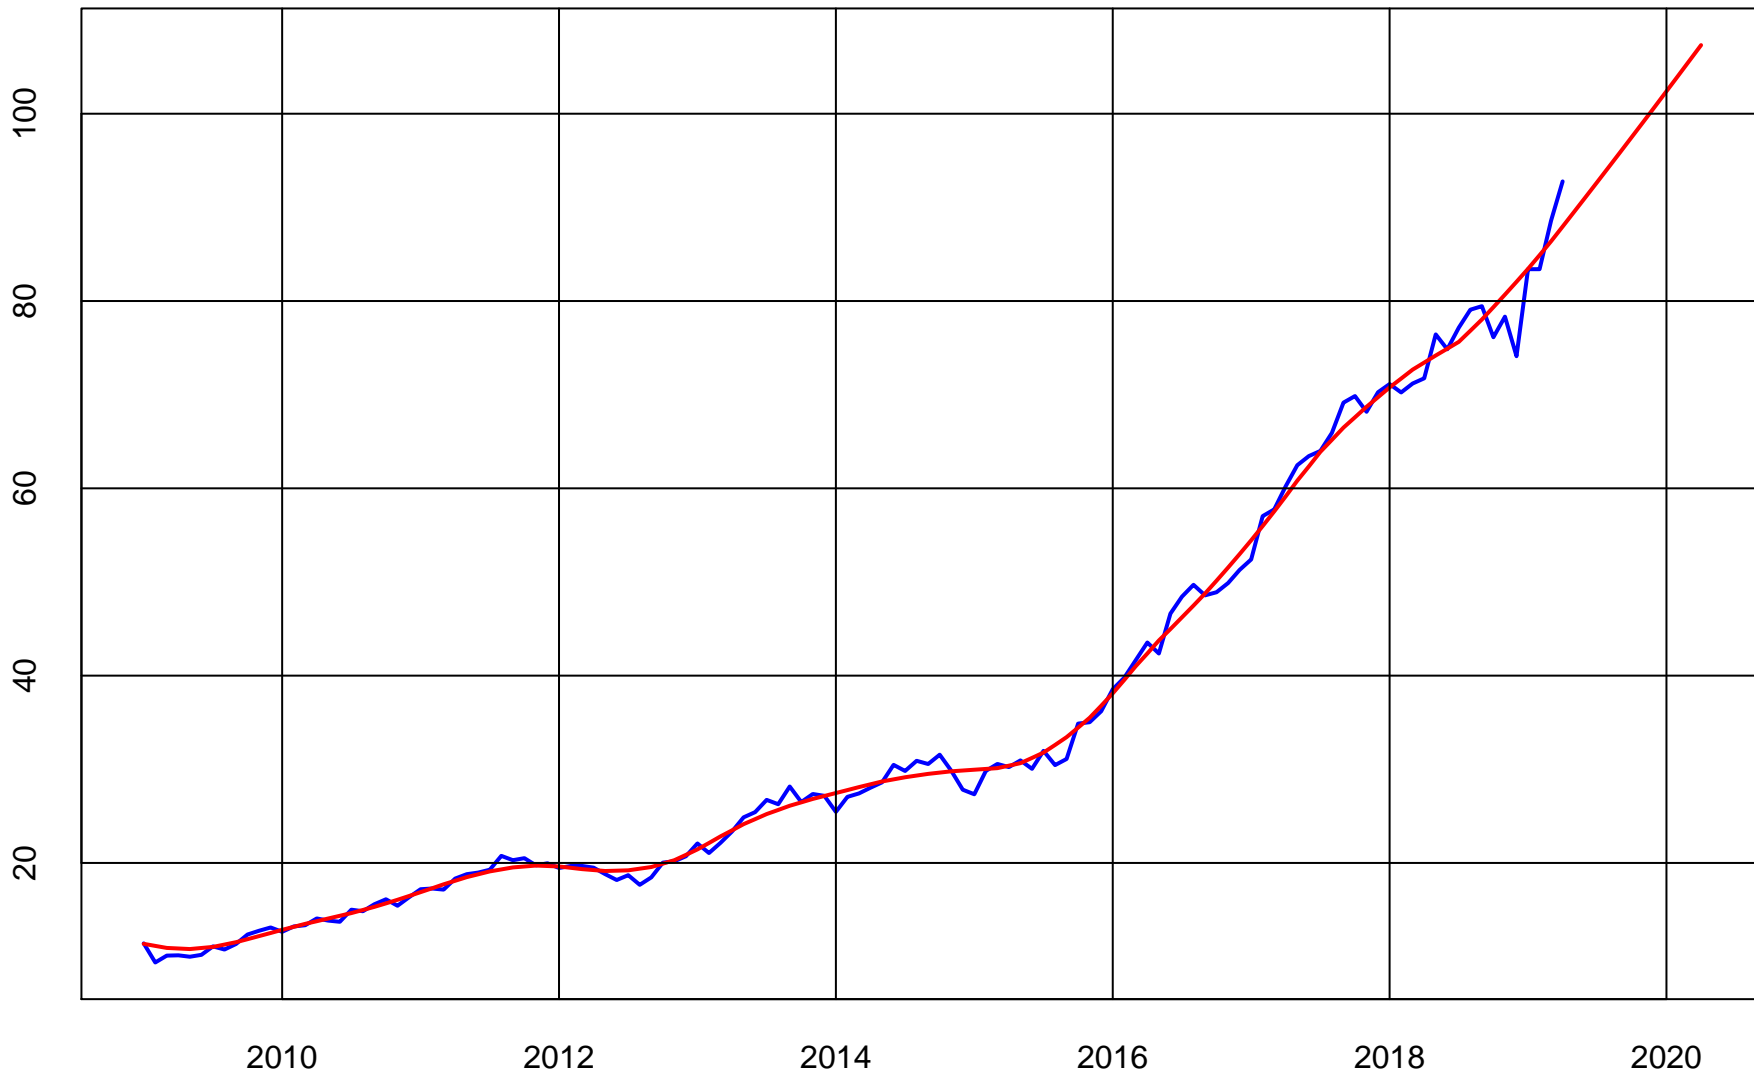

WASTE CONNECTIONS (WCN) ADJUSTED STOCK PRICE

Series (Blue)

Trend & Simple Forecast (Red)

WASTE CONNECTIONS (WCN) RATE-OF-CHANGE CURVES

ROC112 (Blue)

ROC312 (Red)

ROC1212 (Green)