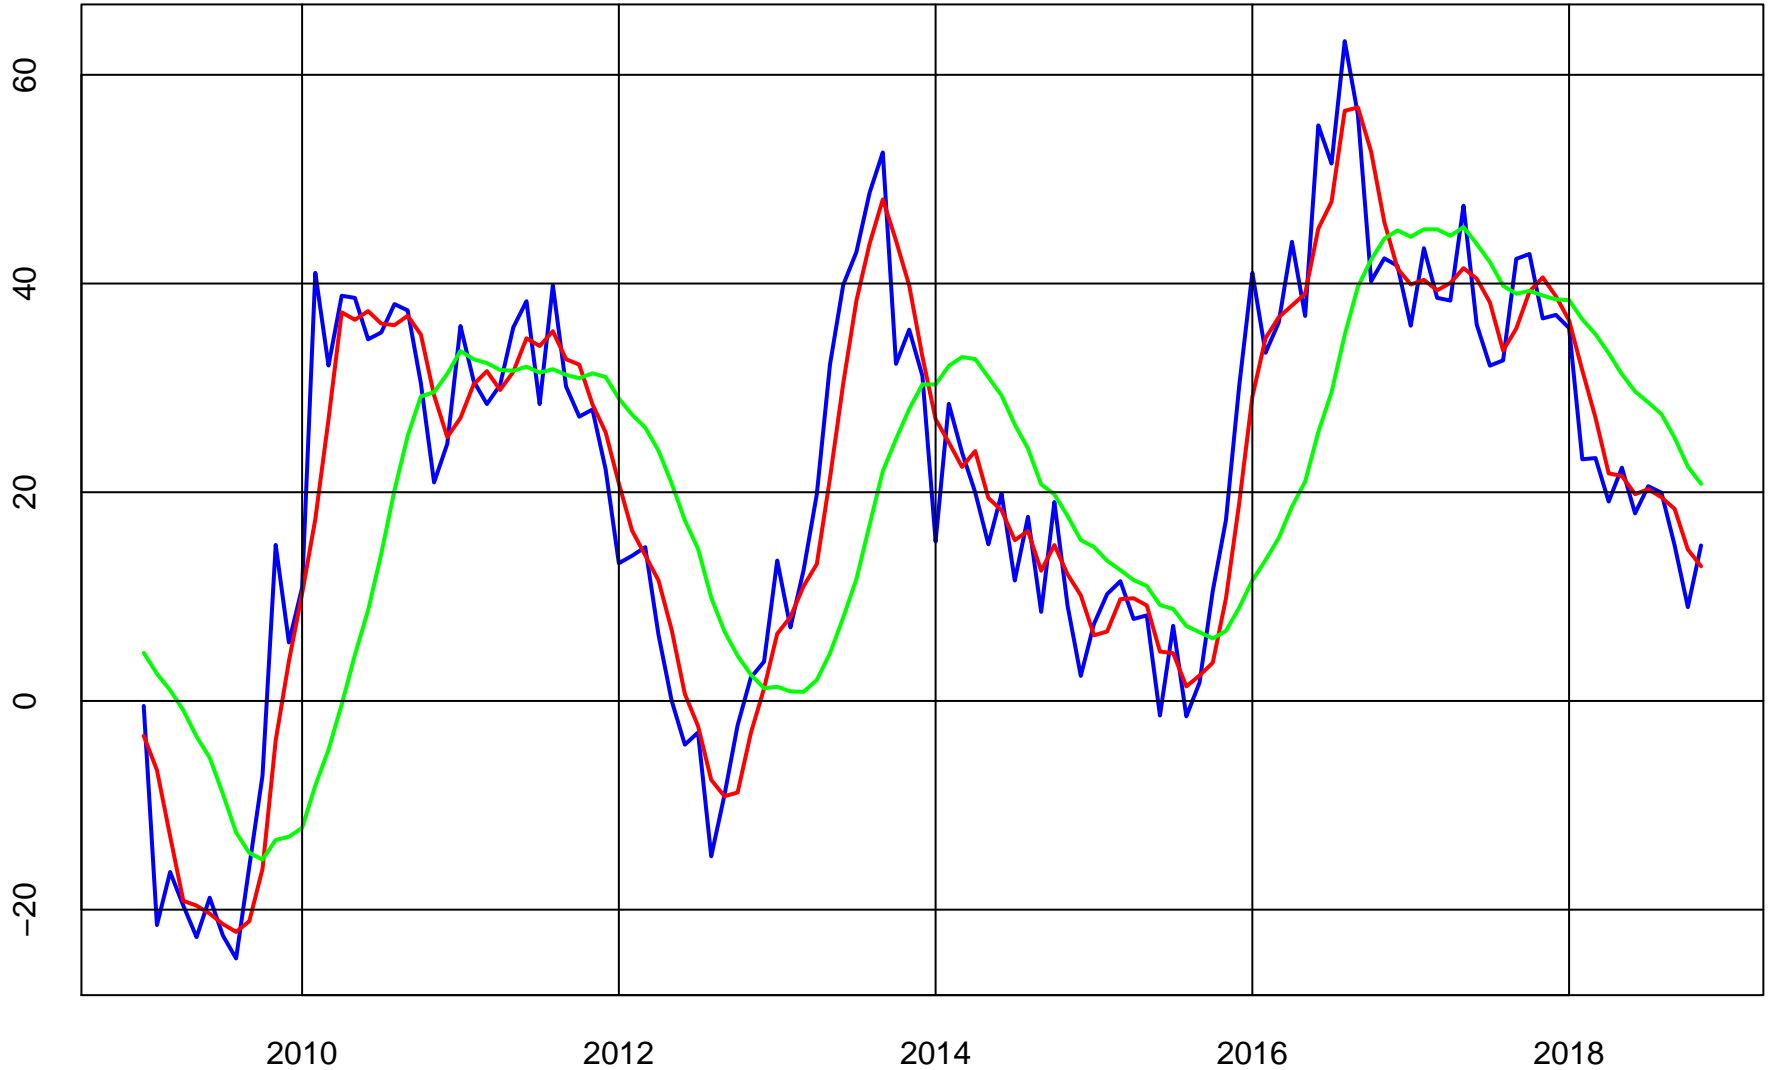

WASTE CONNECTIONS (WCN) ADJUSTED STOCK PRICE

Series (Blue)

Trend & Simple Forecast (Red)

WASTE CONNECTIONS (WCN) RATE-OF-CHANGE CURVES

ROC112 (Blue)

ROC312 (Red)

ROC1212 (Green)