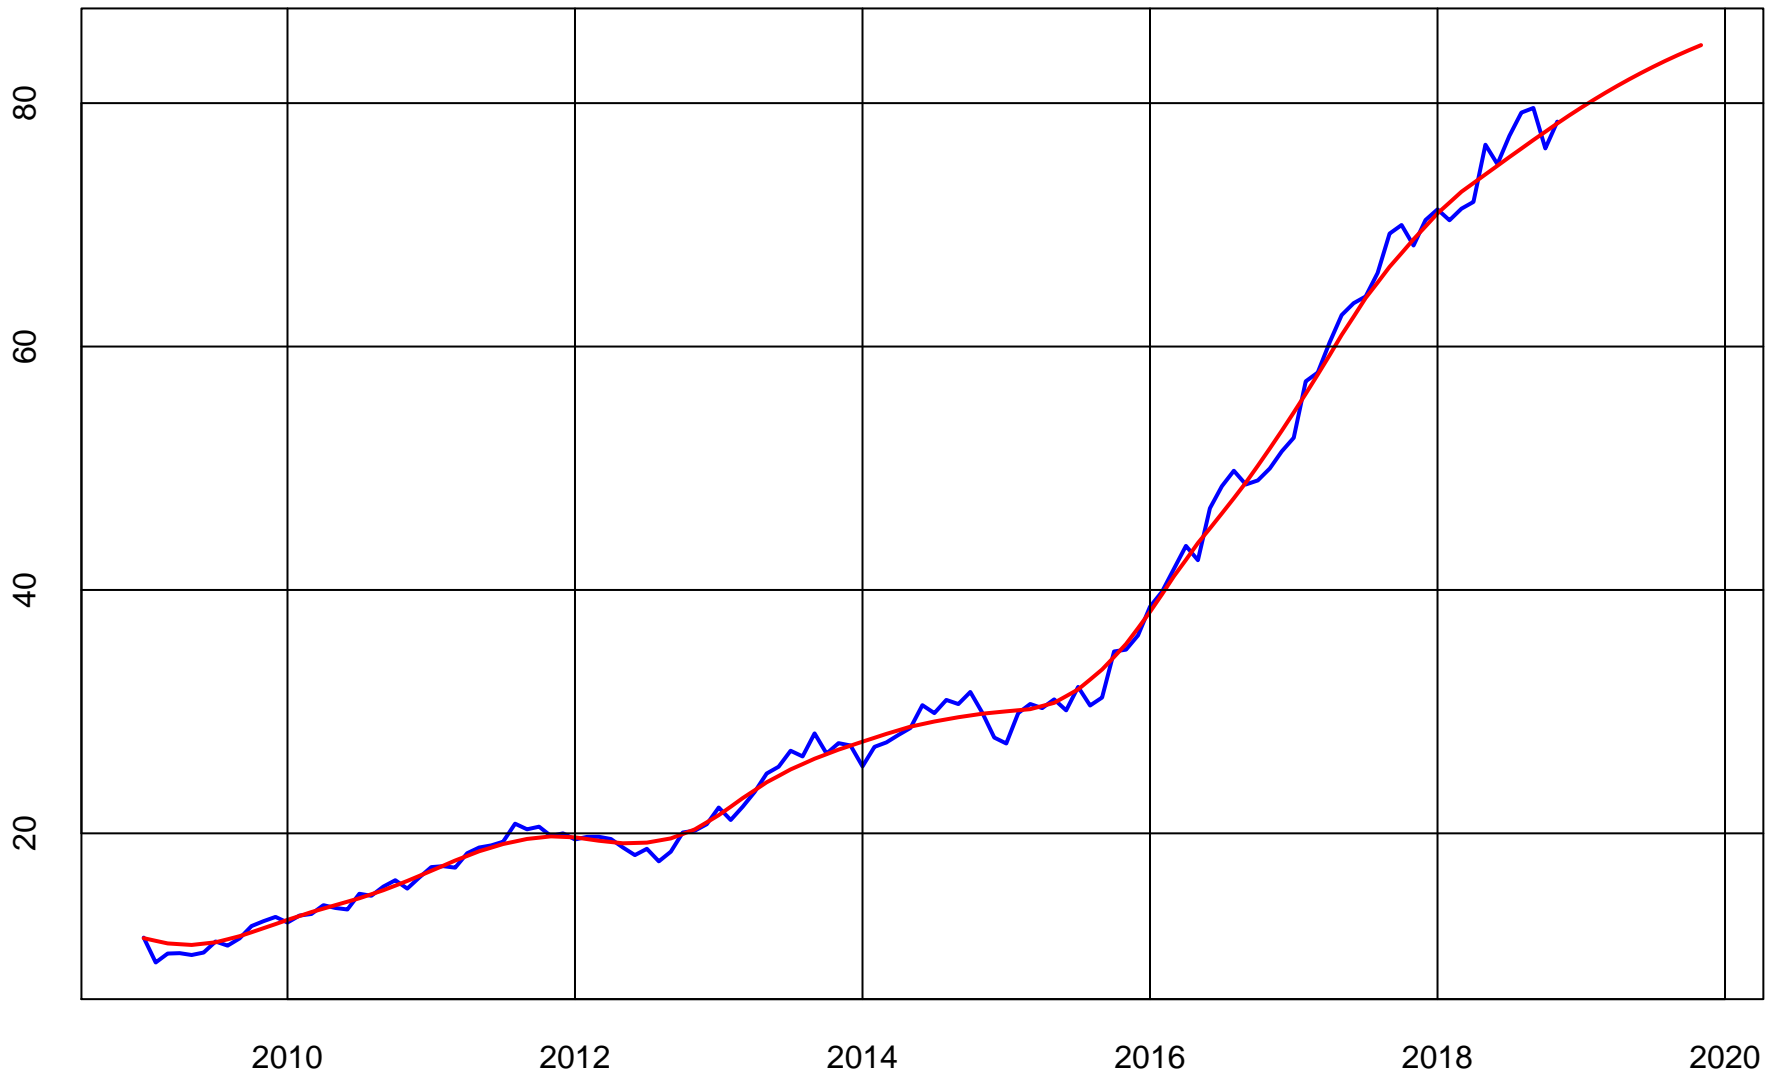

WASTE CONNECTIONS (WCN) ADJUSTED STOCK PRICE

Series (Blue)

Trend & Simple Forecast (Red)

WASTE CONNECTIONS (WCN) RATE-OF-CHANGE CURVES

ROC112 (Blue)

ROC312 (Red)

ROC1212 (Green)