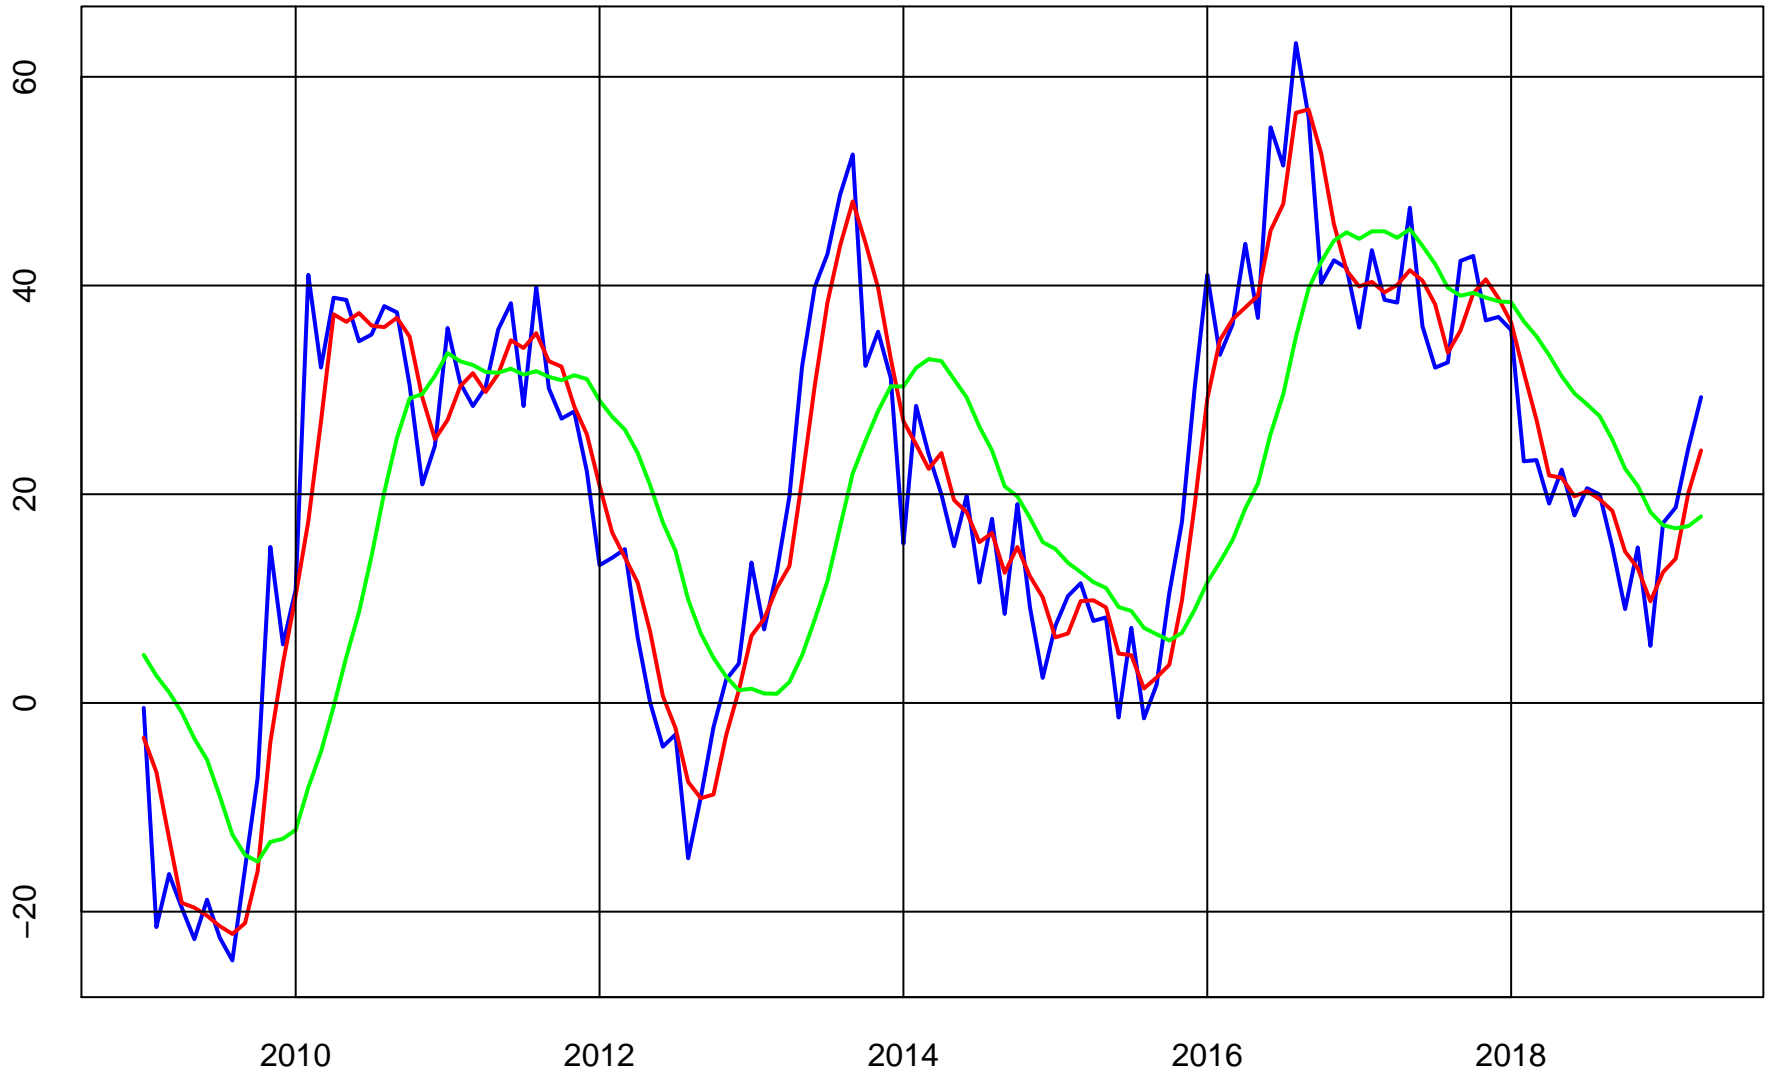

WASTE CONNECTIONS (WCN) ADJUSTED STOCK PRICE

Series (Blue)

Trend & Simple Forecast (Red)

WASTE CONNECTIONS (WCN) RATE-OF-CHANGE CURVES

ROC112 (Blue)

ROC312 (Red)

ROC1212 (Green)