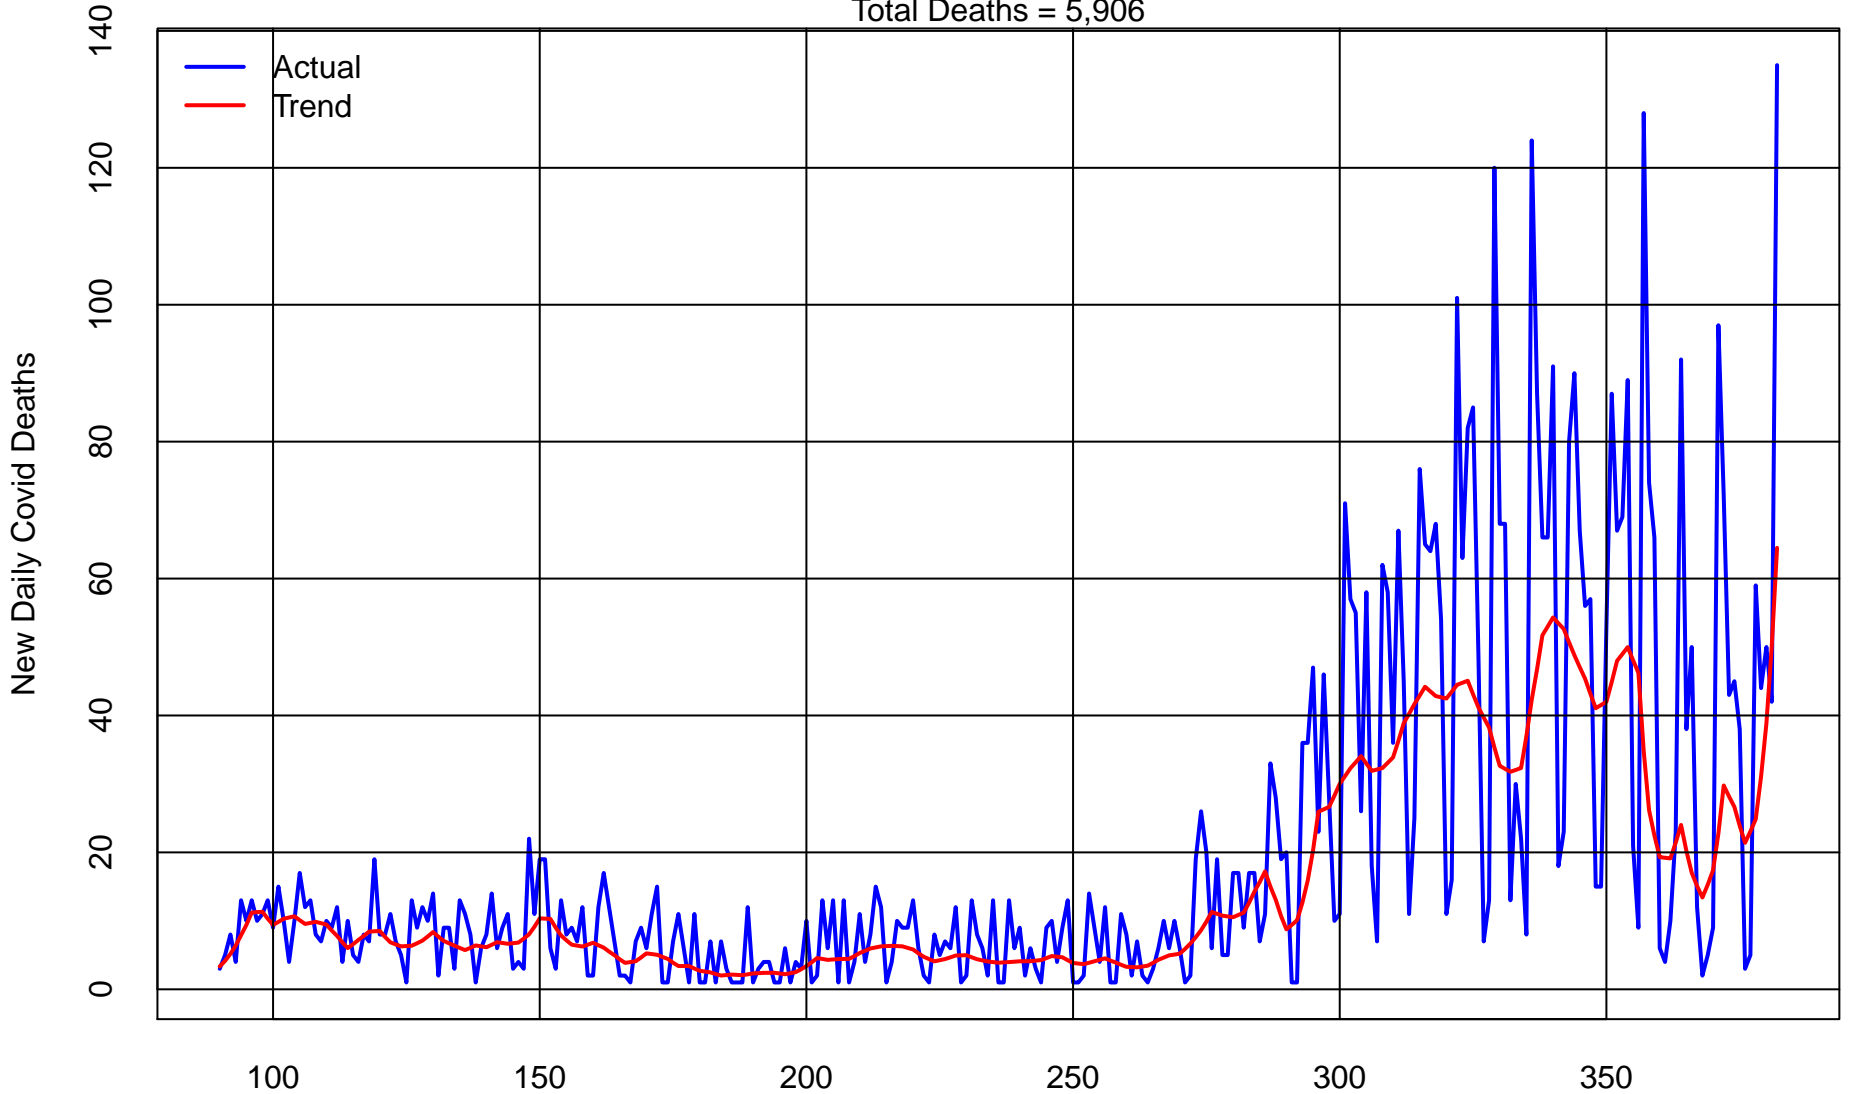

New Daily Wisconsin Covid Cases from Mar 9 2020 to Jan 16 2021

Total Cases = 566,275

Days since 2019

Data from New York Times : github.com/nytimes/covid-19-data

Total Wisconsin Covid Cases % of Population from Mar 8 2020 to Jan 16 2021

Total Cases = 566,275

Days since 2019

Data from New York Times : github.com/nytimes/covid-19-data

New Daily Wisconsin Covid Deaths from Mar 30 2020 to Jan 16 2021

Total Deaths = 5,906

Days since 2019

Data from New York Times : github.com/nytimes/covid-19-data

Rolling Wisconsin Covid Deaths % of Lagged Rolling Wisconsin Covid Cases to Jan 16 2021

Total Deaths = 5,906

28-Day Rolling Covid Deaths % of Rolling Covid Cases lagged 21 Days

Days since 2019

Data from New York Times : github.com/nytimes/covid-19-data