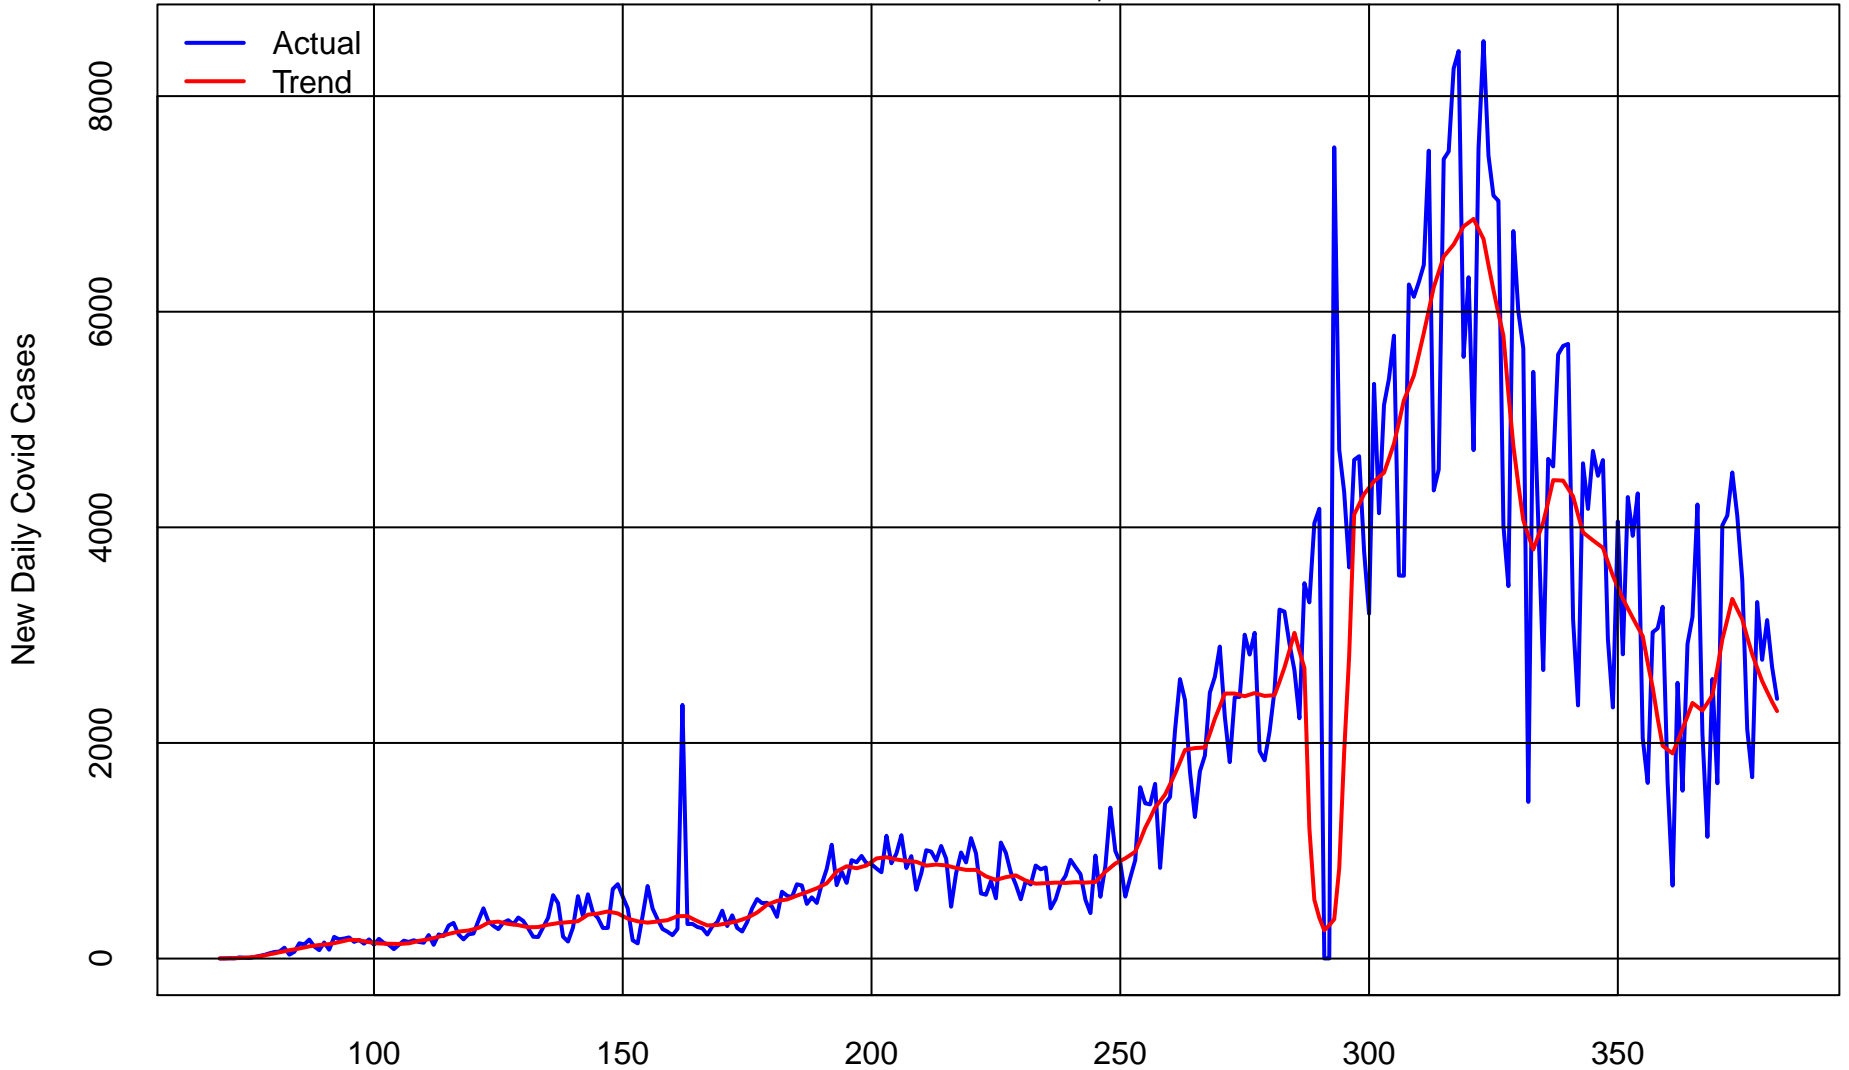

New Daily Wisconsin Covid Cases from Mar 9 2020 to Jan 16 2021

Total Cases = 566,275

Days since 2019

Data from New York Times : github.com/nytimes/covid-19-data

Total Wisconsin Covid Cases % of Population from Mar 8 2020 to Jan 16 2021

Total Cases = 566,275

Days since 2019

Data from New York Times : github.com/nytimes/covid-19-data

New Daily Wisconsin Covid Deaths from Mar 30 2020 to Jan 16 2021

Total Deaths = 5,906

Days since 2019

Data from New York Times : github.com/nytimes/covid-19-data

Rolling Wisconsin Covid Deaths % of Lagged Rolling Wisconsin Covid Cases to Jan 16 2021

Total Deaths = 5,906

28-Day Rolling Covid Deaths % of Rolling Covid Cases lagged 21 Days

Days since 2019

Data from New York Times : github.com/nytimes/covid-19-data