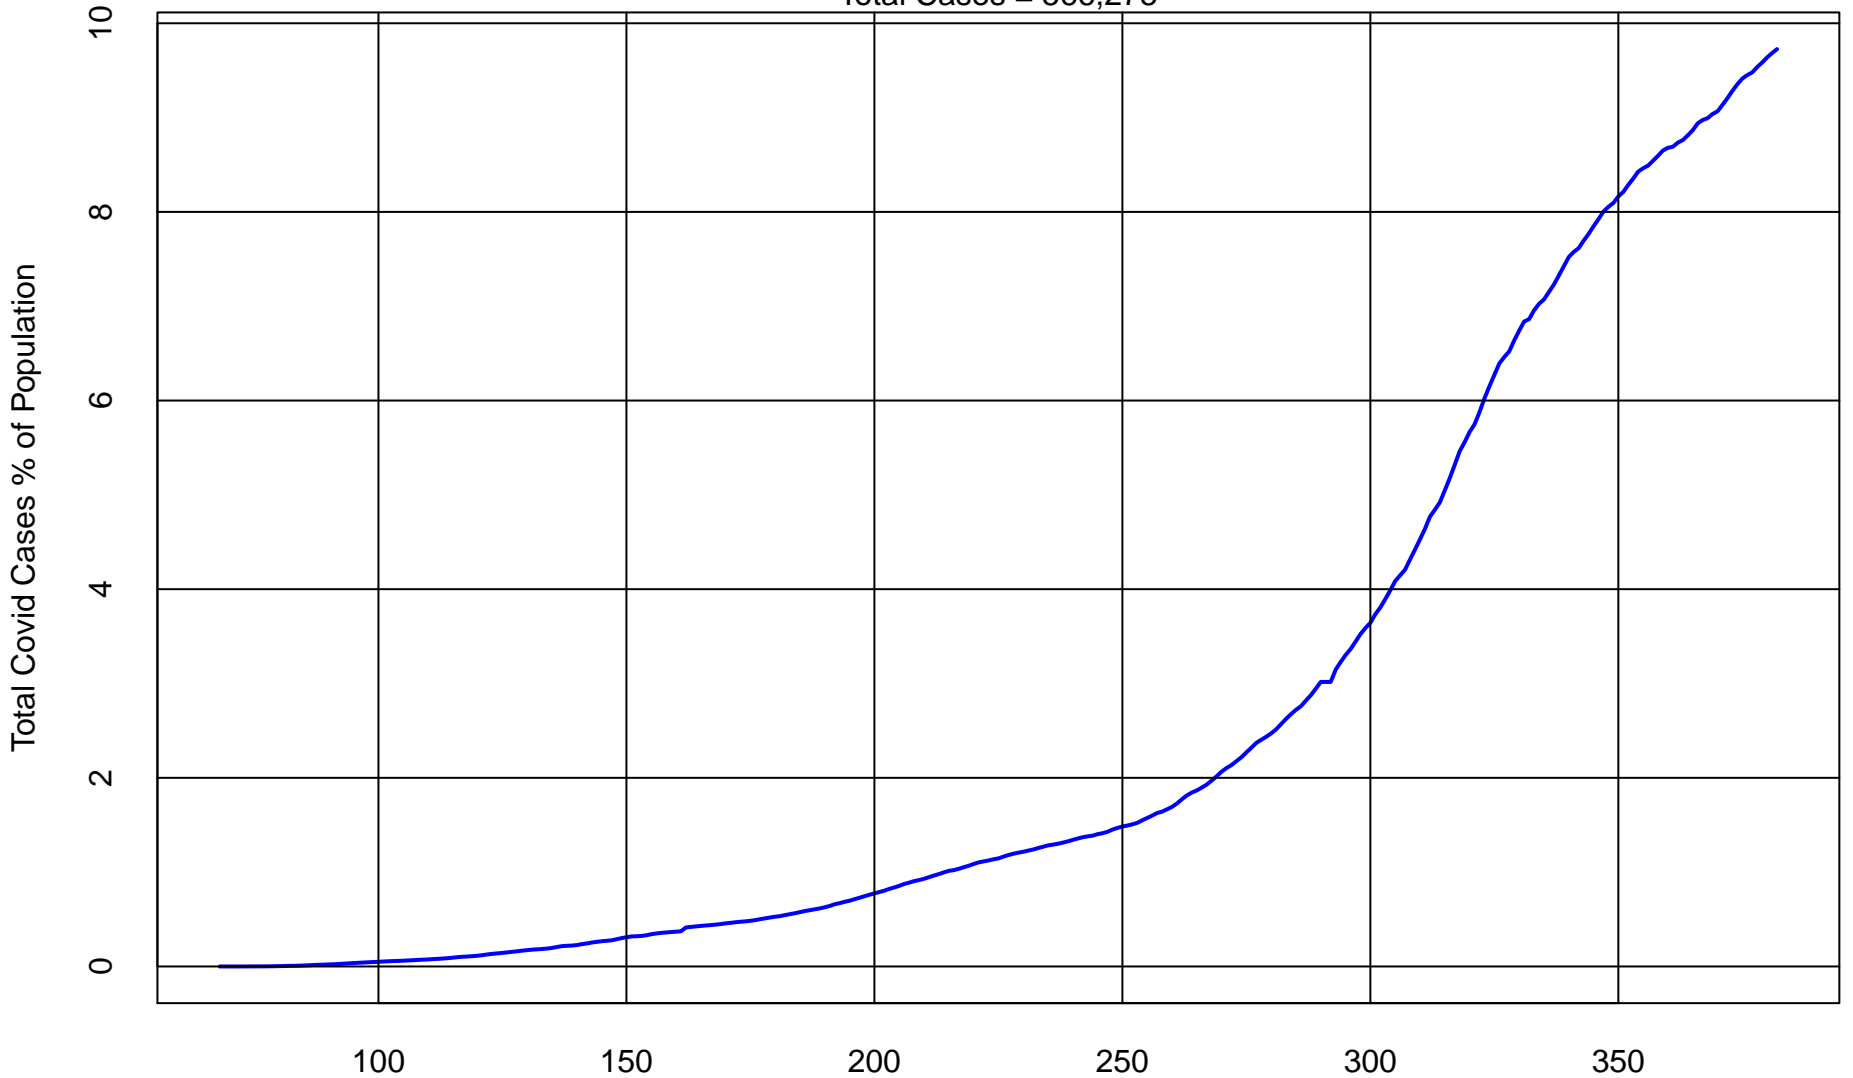

New Daily Wisconsin Covid Cases from Mar 9 2020 to Jan 16 2021

Total Cases = 566,275

Days since 2019

Data from New York Times : github.com/nytimes/covid-19-data

Total Wisconsin Covid Cases % of Population from Mar 8 2020 to Jan 16 2021

Total Cases = 566,275

Days since 2019

Data from New York Times : github.com/nytimes/covid-19-data

New Daily Wisconsin Covid Deaths from Mar 30 2020 to Jan 16 2021

Total Deaths = 5,906

Days since 2019

Data from New York Times : github.com/nytimes/covid-19-data