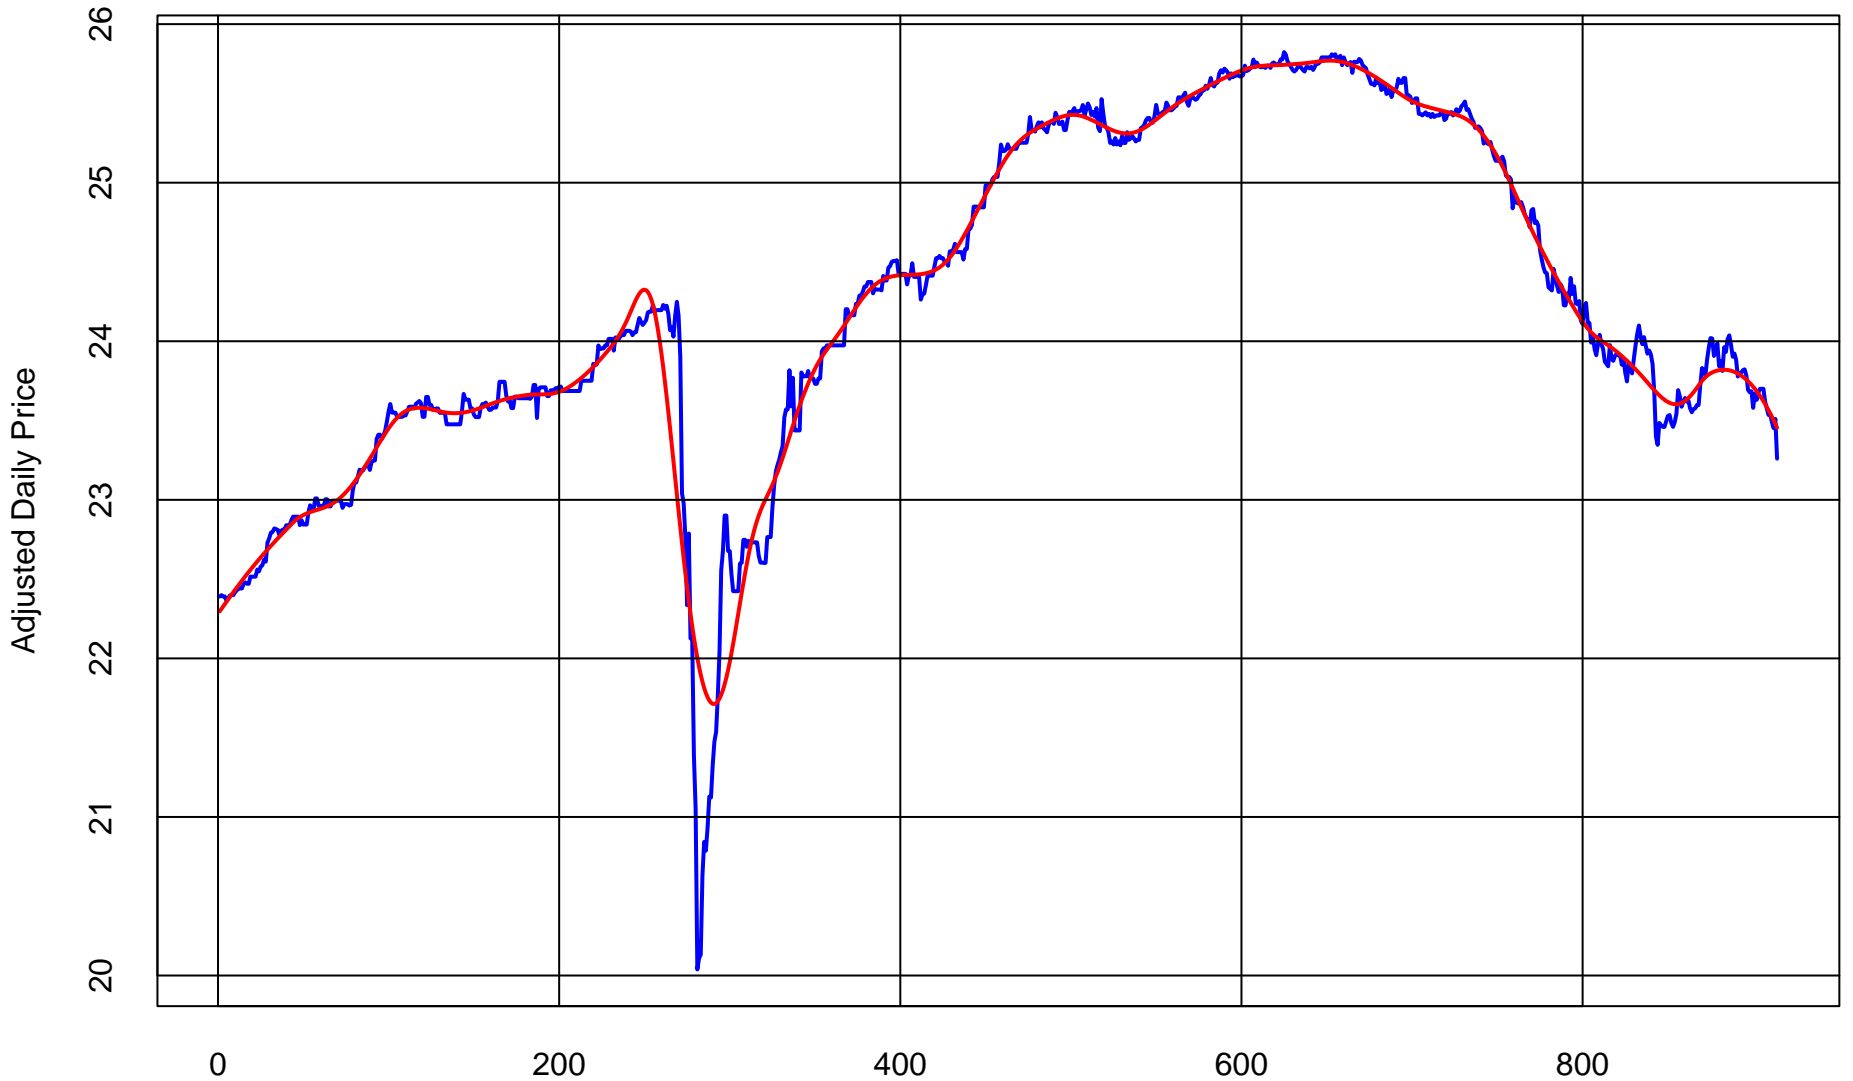

# WESTERN ASSET SHORT DURATION INCOME ETF (WINC)

Trading Days Jan 1 2010 to Present  
Price (Blue) Smoothed Trend (Red)

# WESTERN ASSET SHORT DURATION INCOME ETF (WINC)