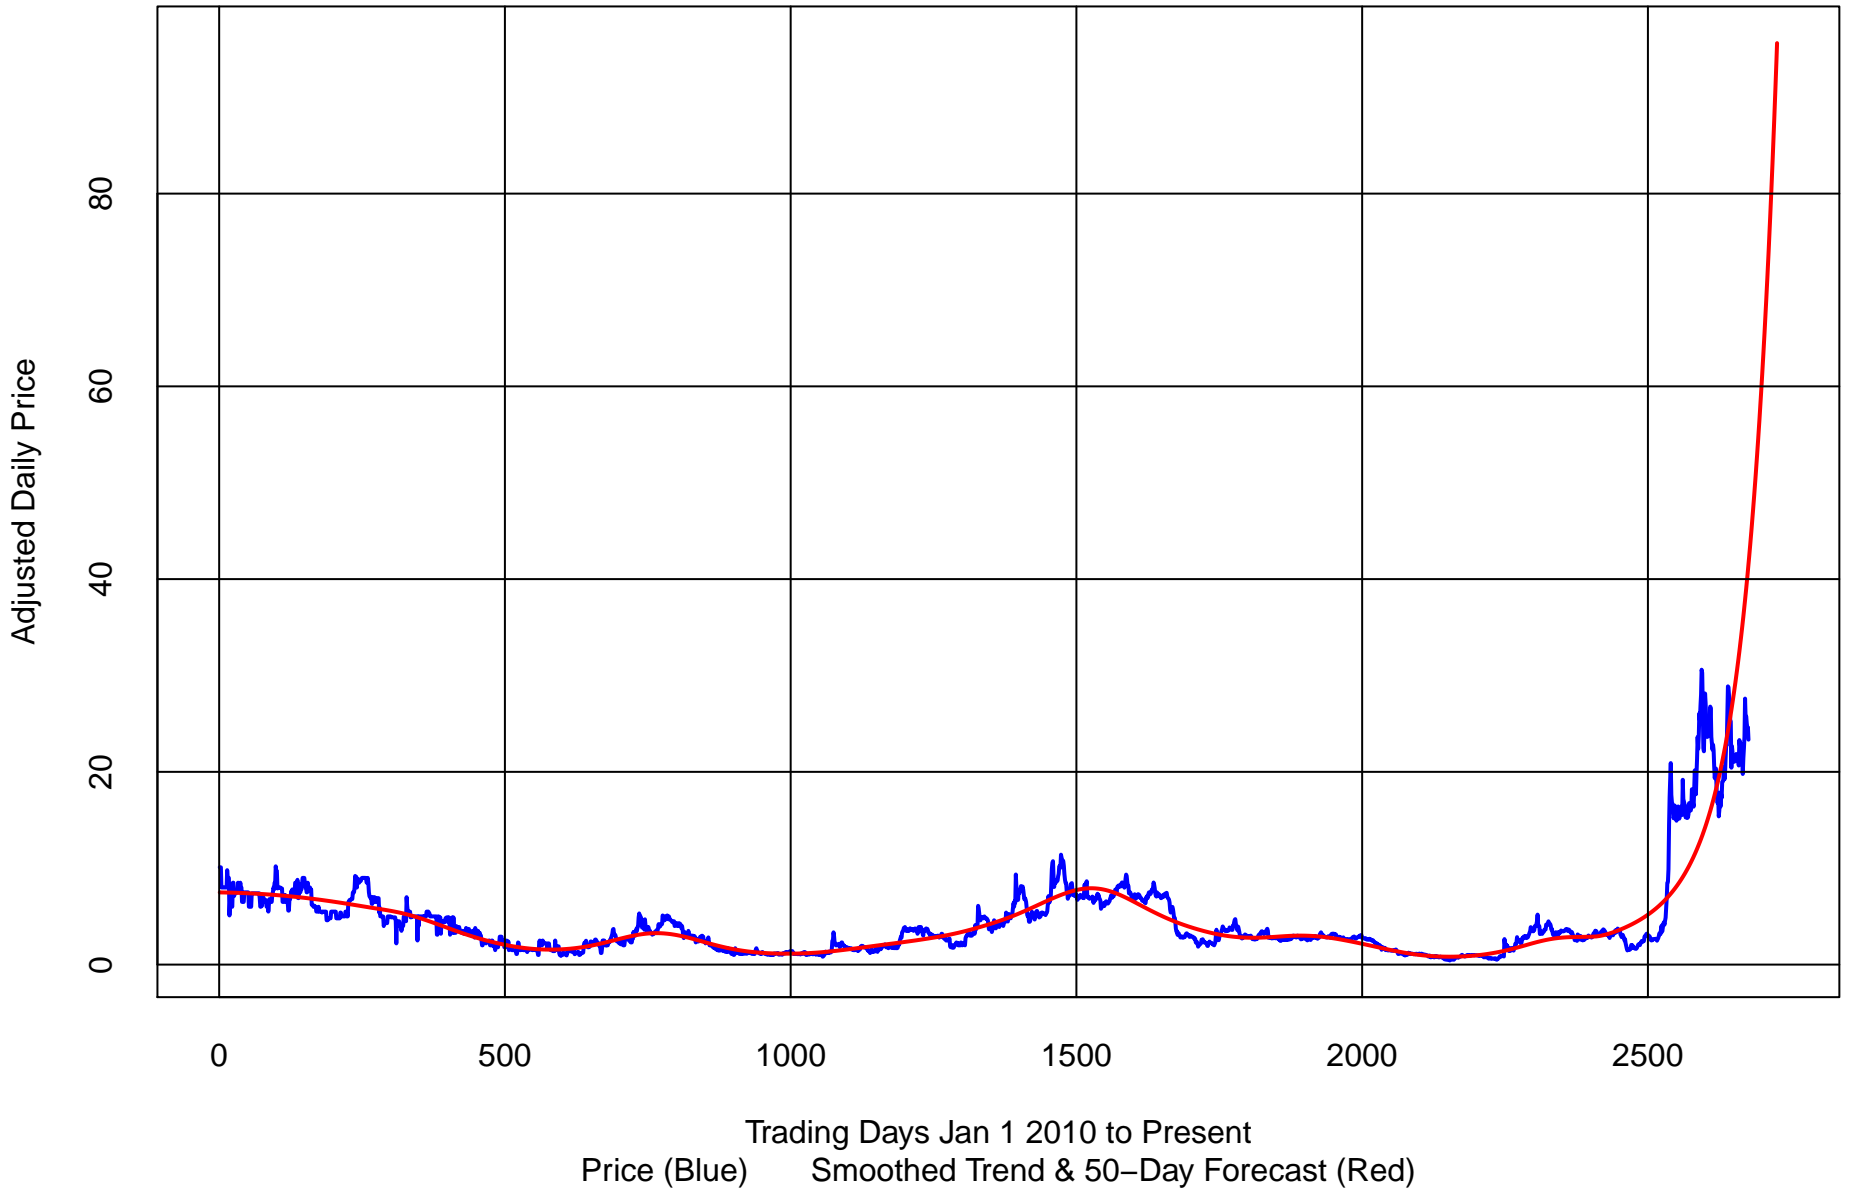

WORKHORSE (WKHS) : 50-DAY POTL = 310%

WORKHORSE (WKHS)