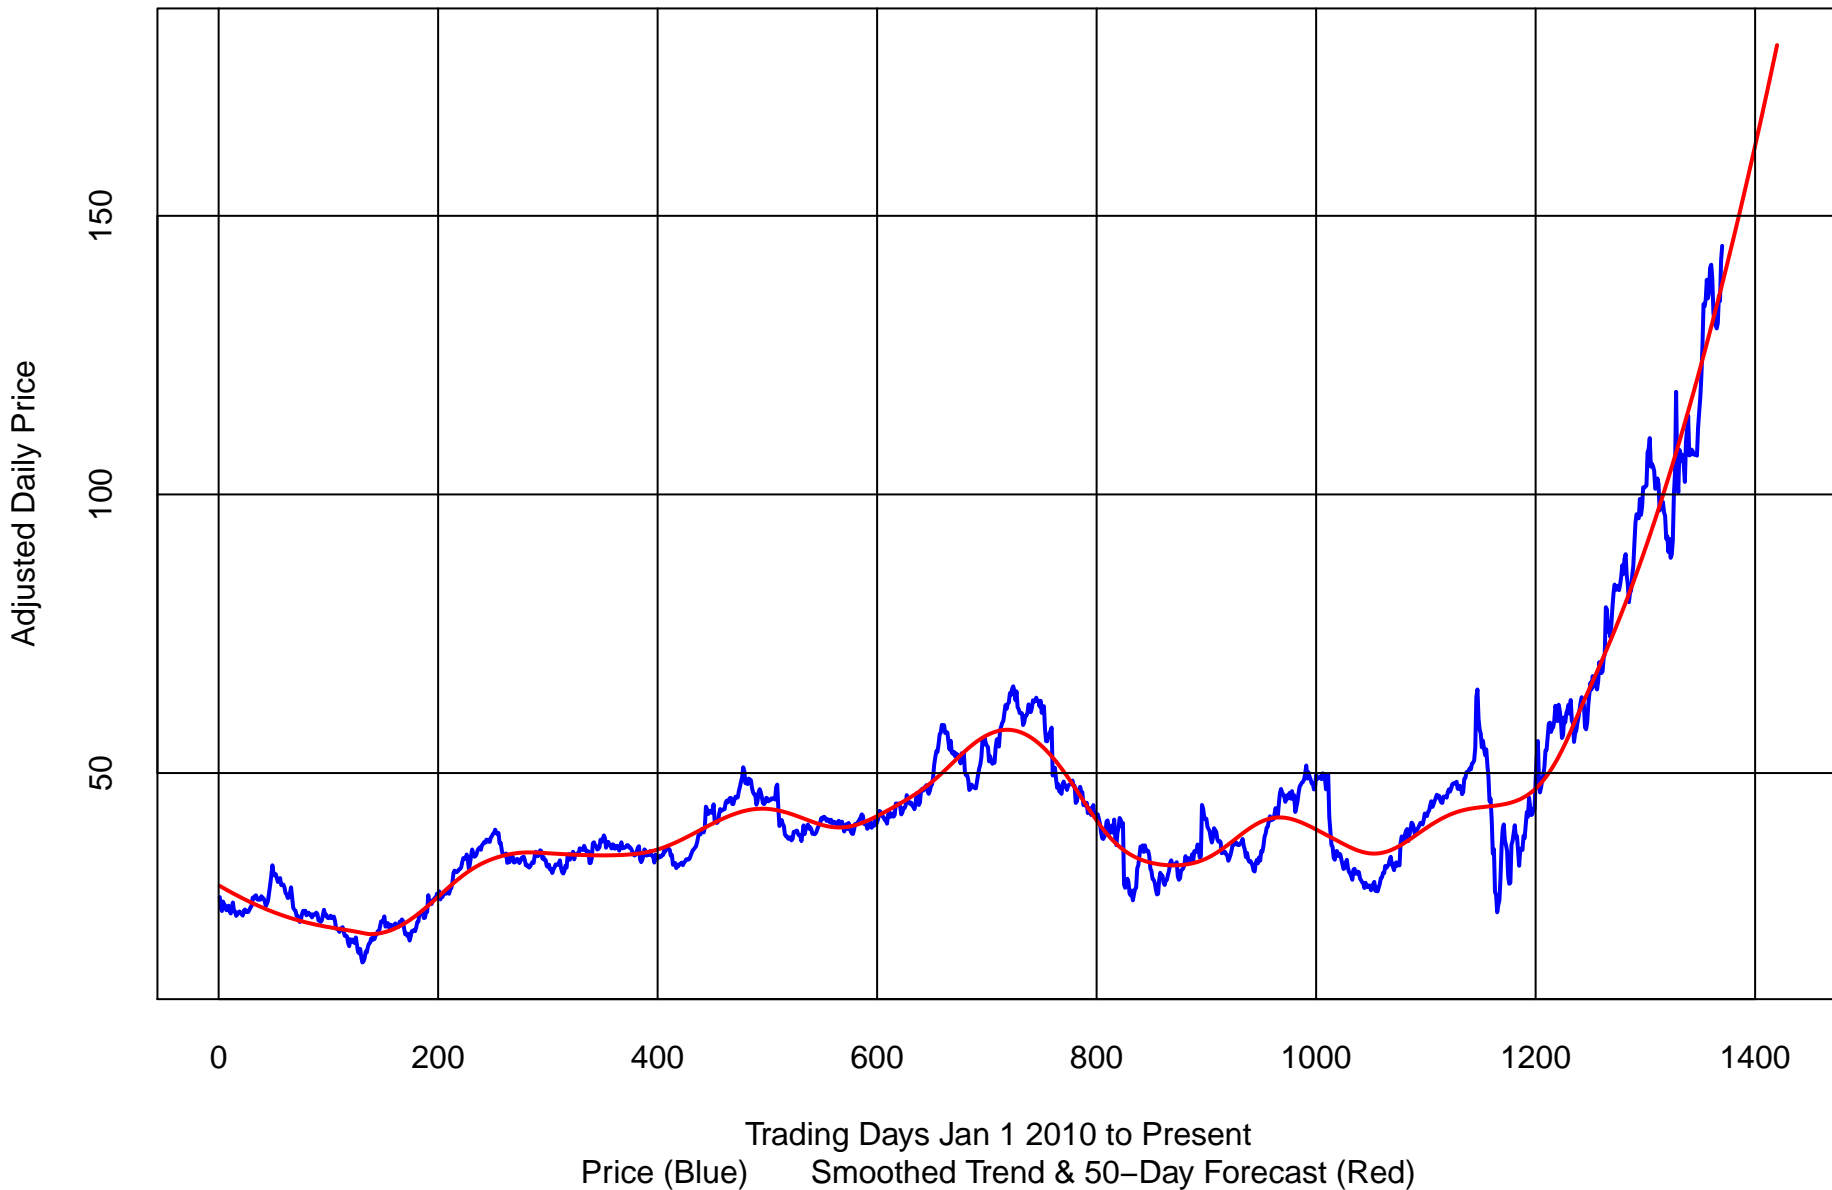

# ZILLOW (Z) : 50-DAY POTL = 25%

# ZILLOW (Z)