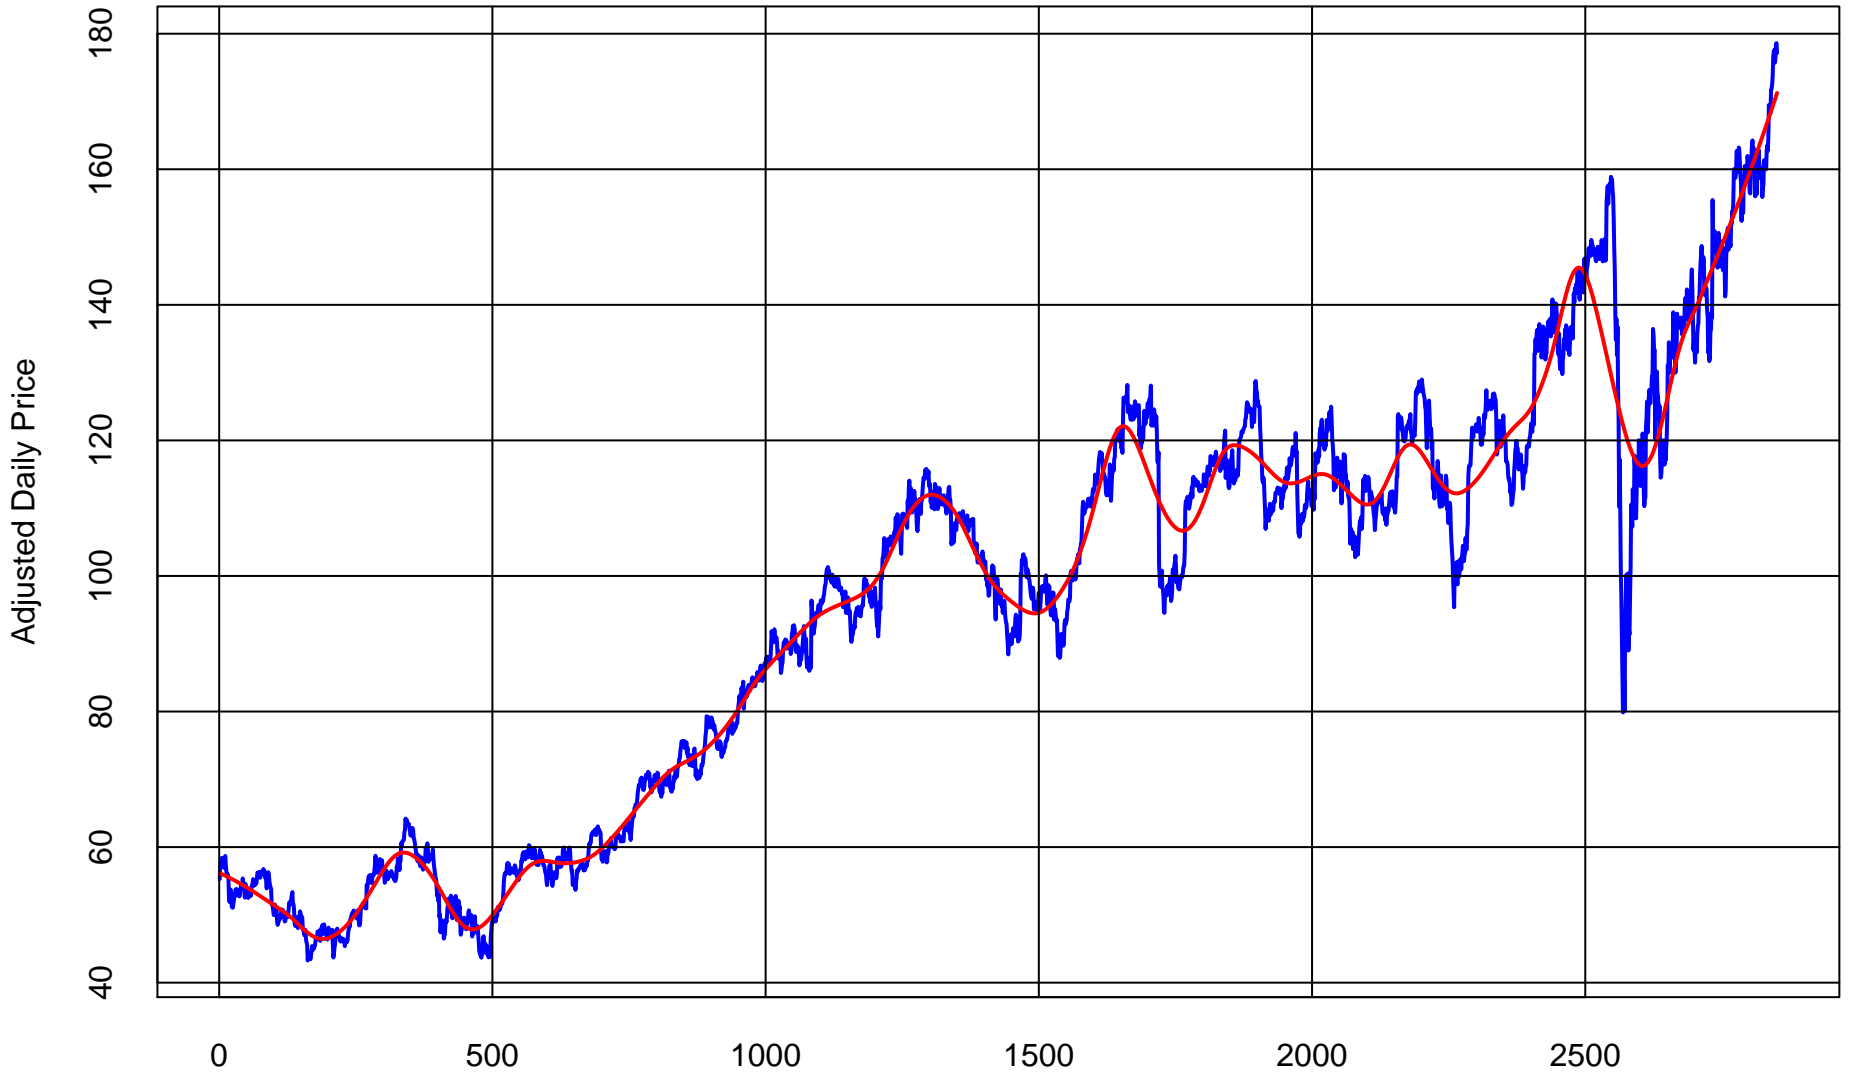

# ZIMMER BIOMET (ZBH)

Trading Days Jan 1 2010 to Present  
Price (Blue) Smoothed Trend (Red)

# ZIMMER BIOMET (ZBH)