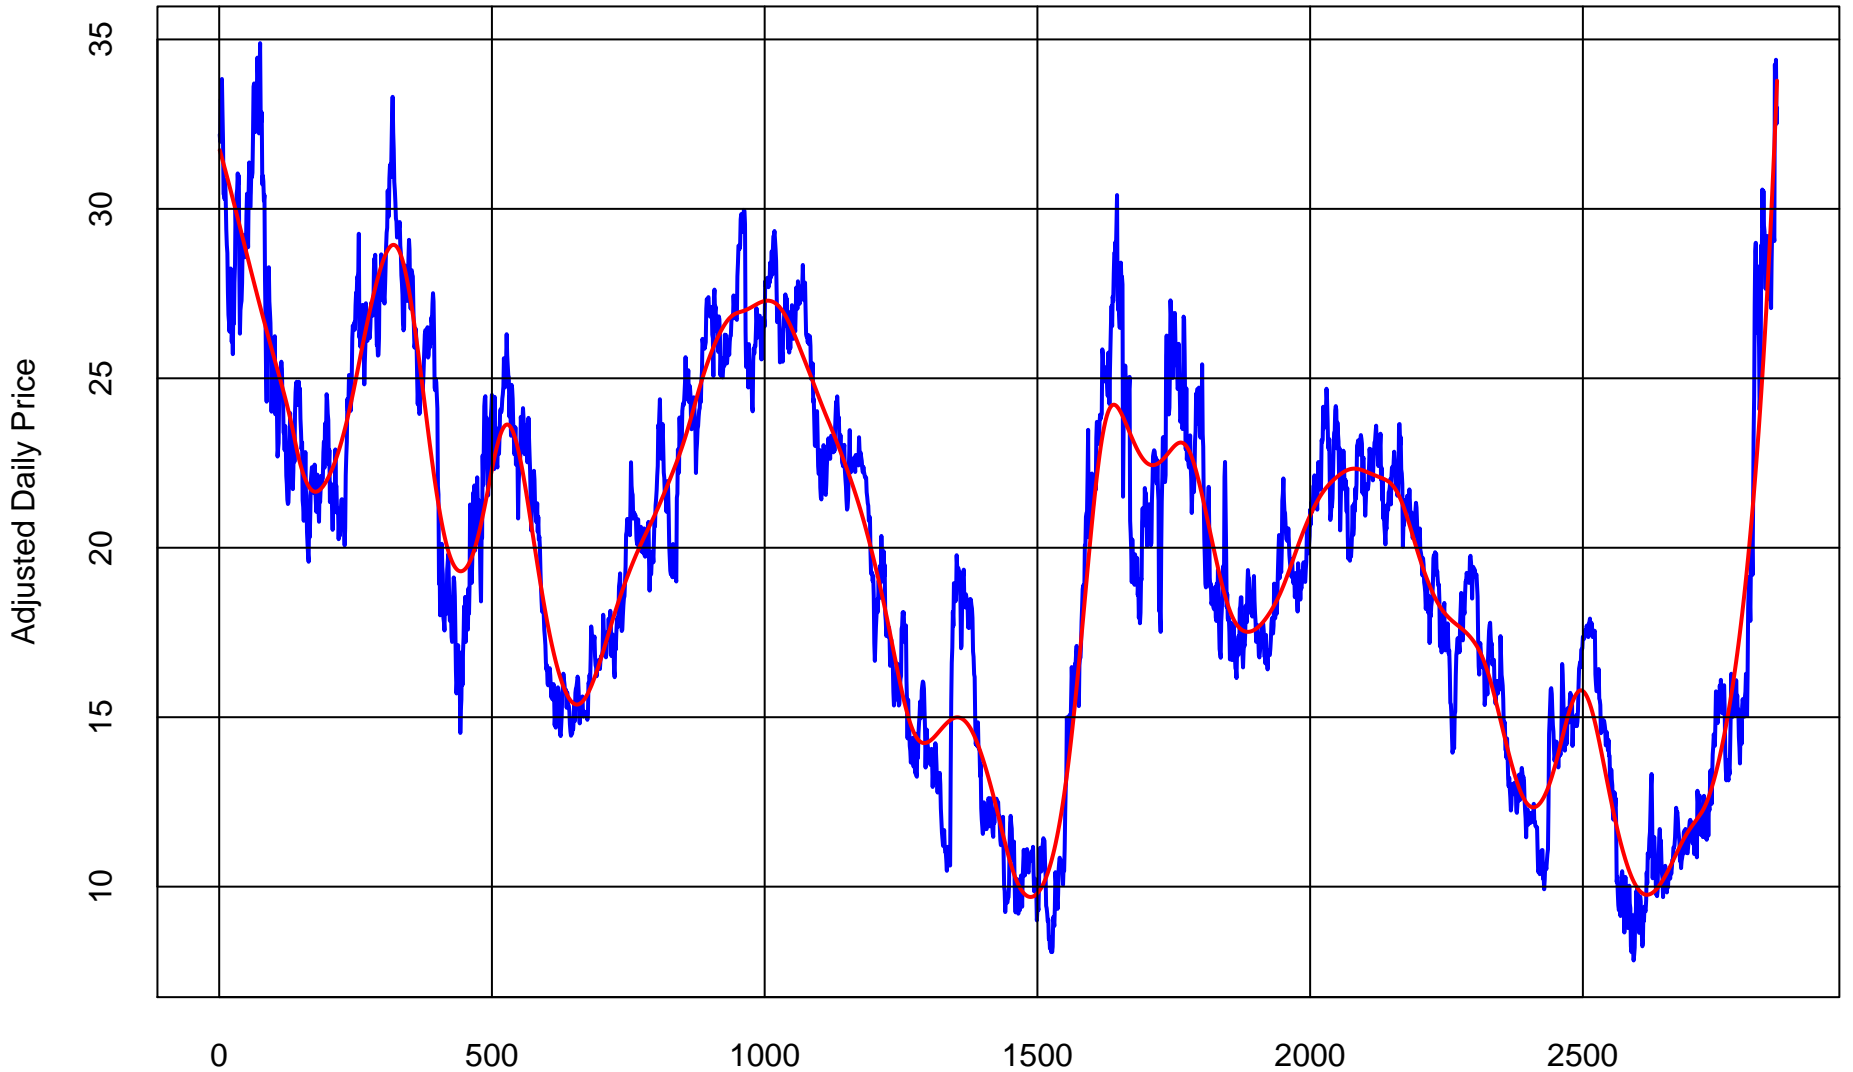

OLYMPIC STEEL (ZEUS)

Trading Days Jan 1 2010 to Present
Price (Blue) Smoothed Trend (Red)

OLYMPIC STEEL (ZEUS)