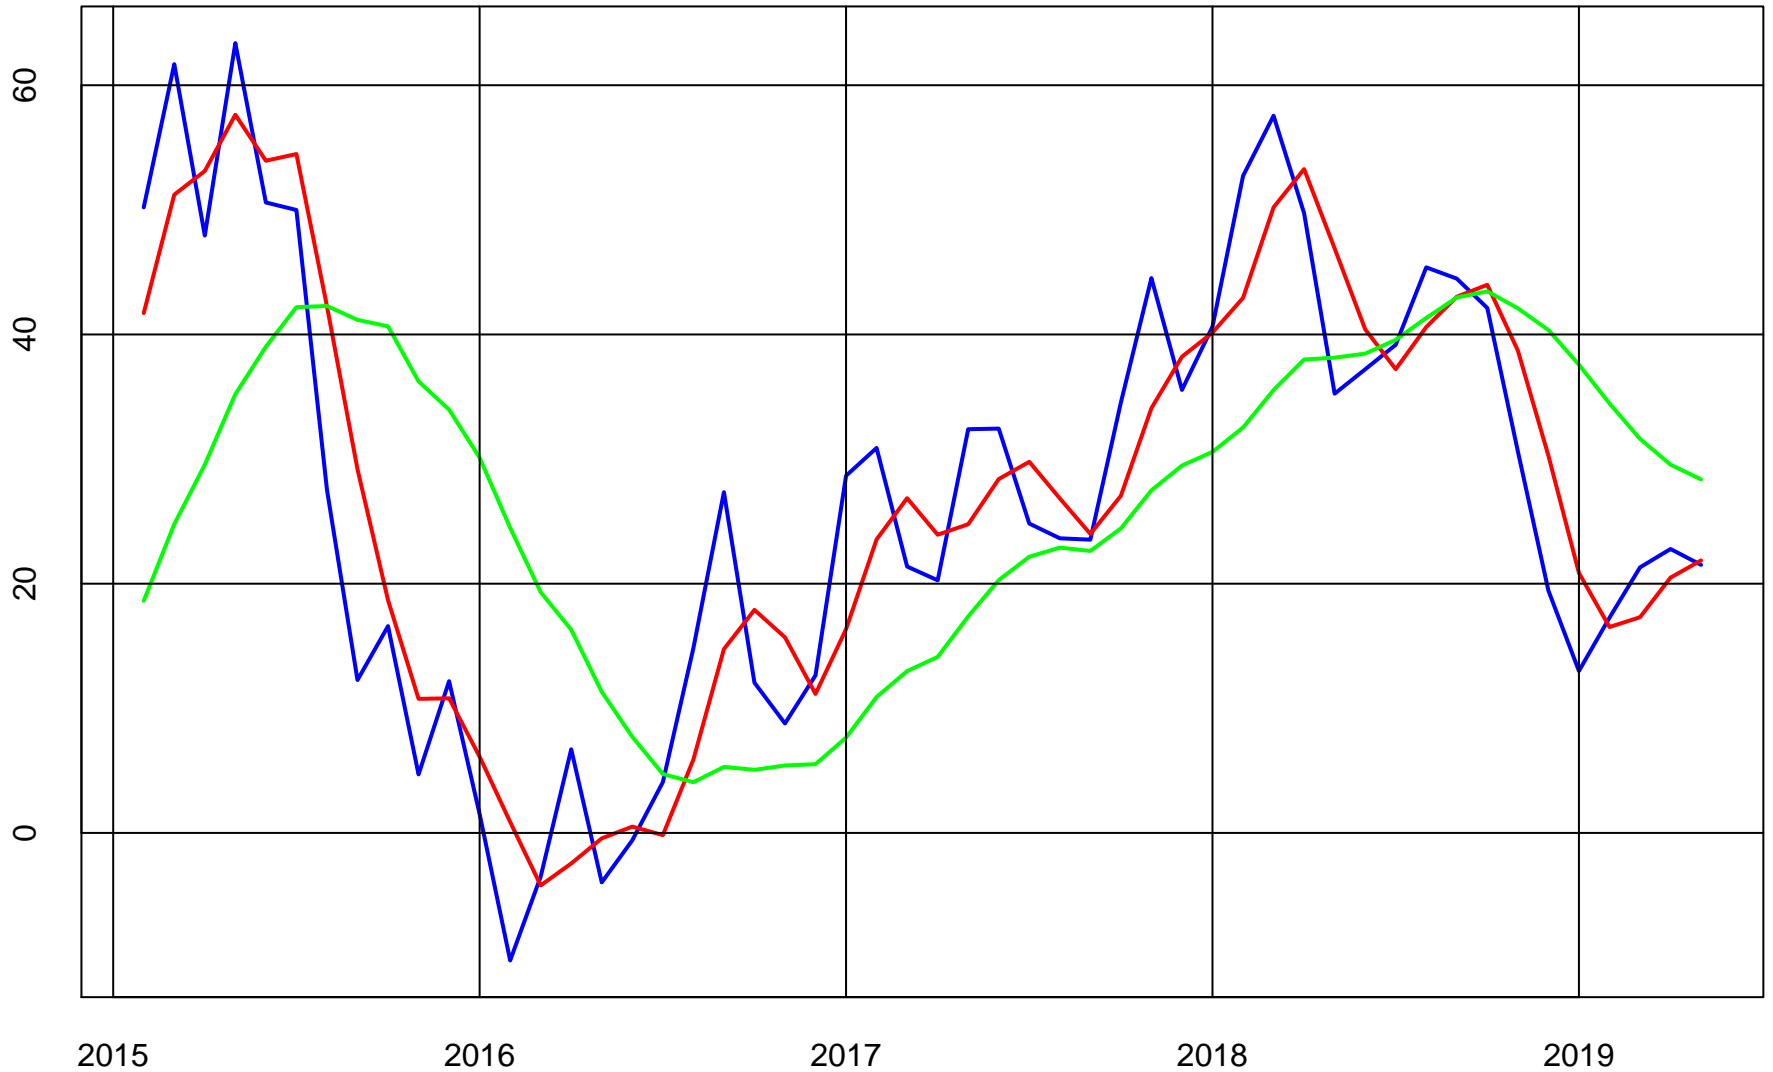

# ZOETIS (ZTS) ADJUSTED STOCK PRICE

Series (Blue)

Trend & Simple Forecast (Red)

# ZOETIS (ZTS) RATE-OF-CHANGE CURVES

ROC112 (Blue)

ROC312 (Red)

ROC1212 (Green)