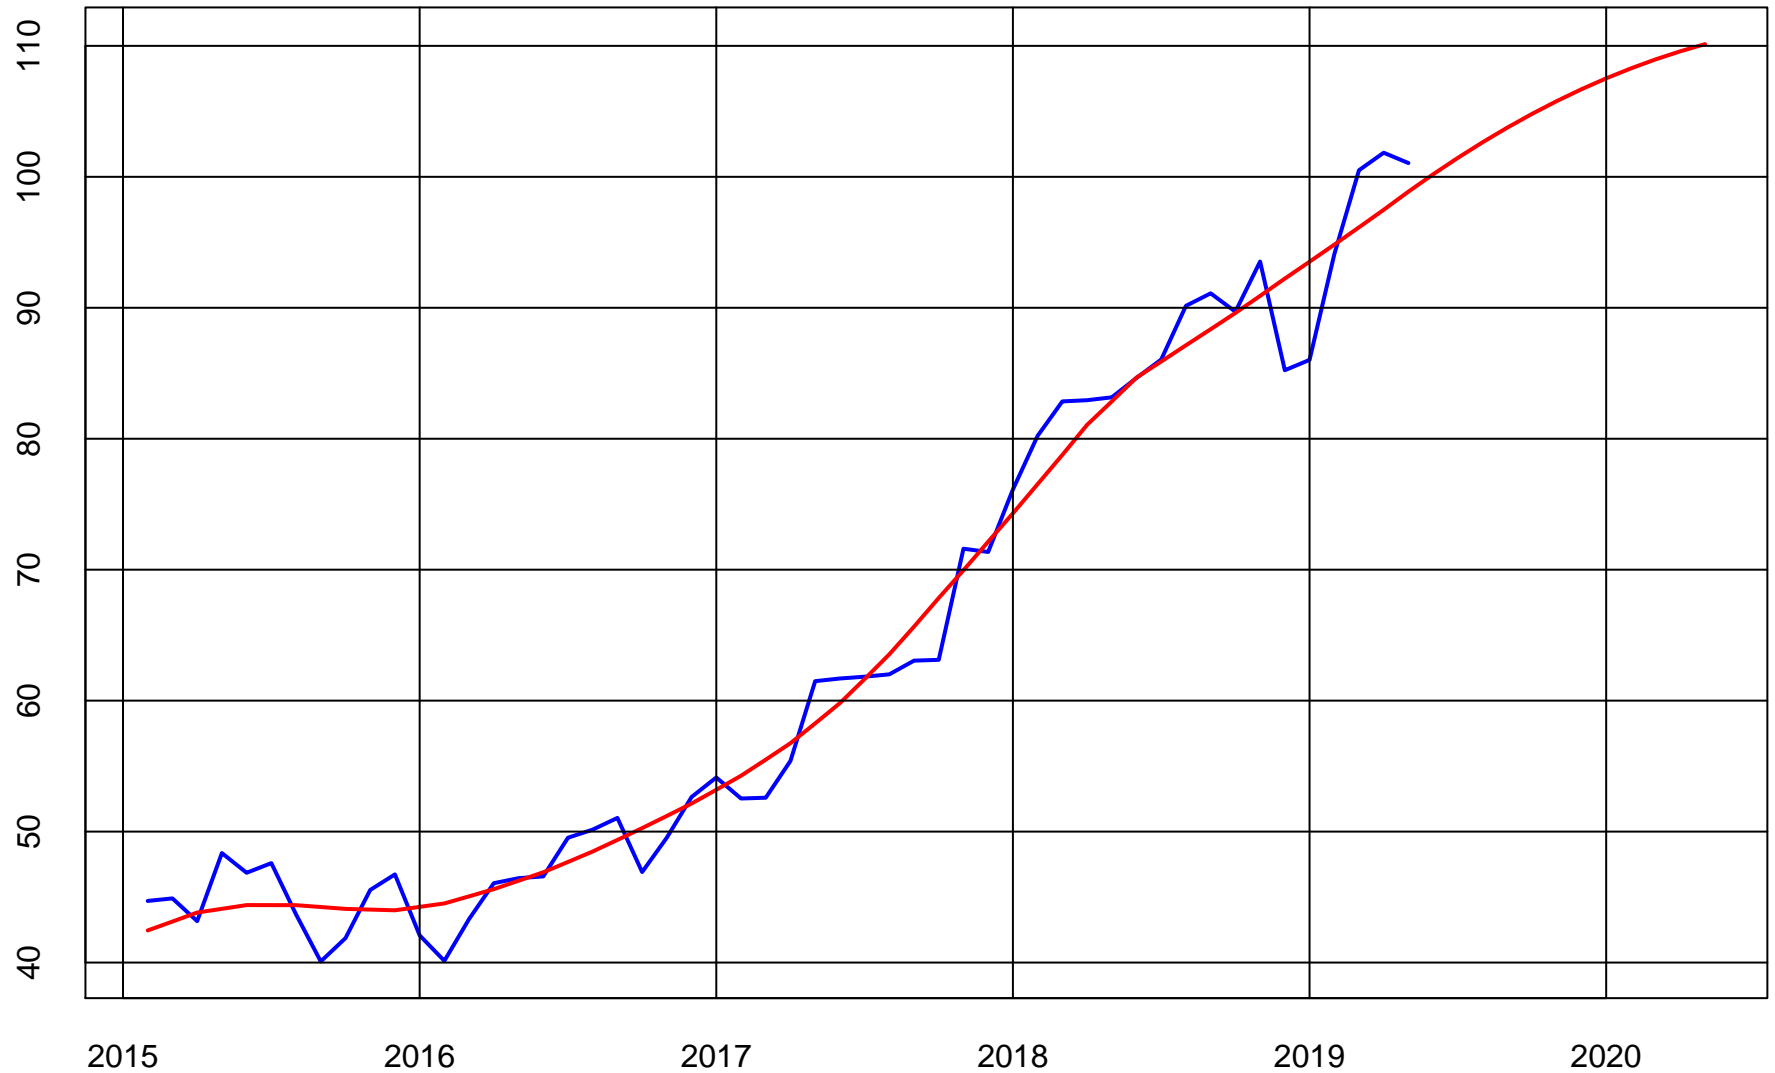

# ZOETIS (ZTS) ADJUSTED STOCK PRICE

Series (Blue)

Trend & Simple Forecast (Red)

# ZOETIS (ZTS) RATE-OF-CHANGE CURVES

ROC112 (Blue)

ROC312 (Red)

ROC1212 (Green)